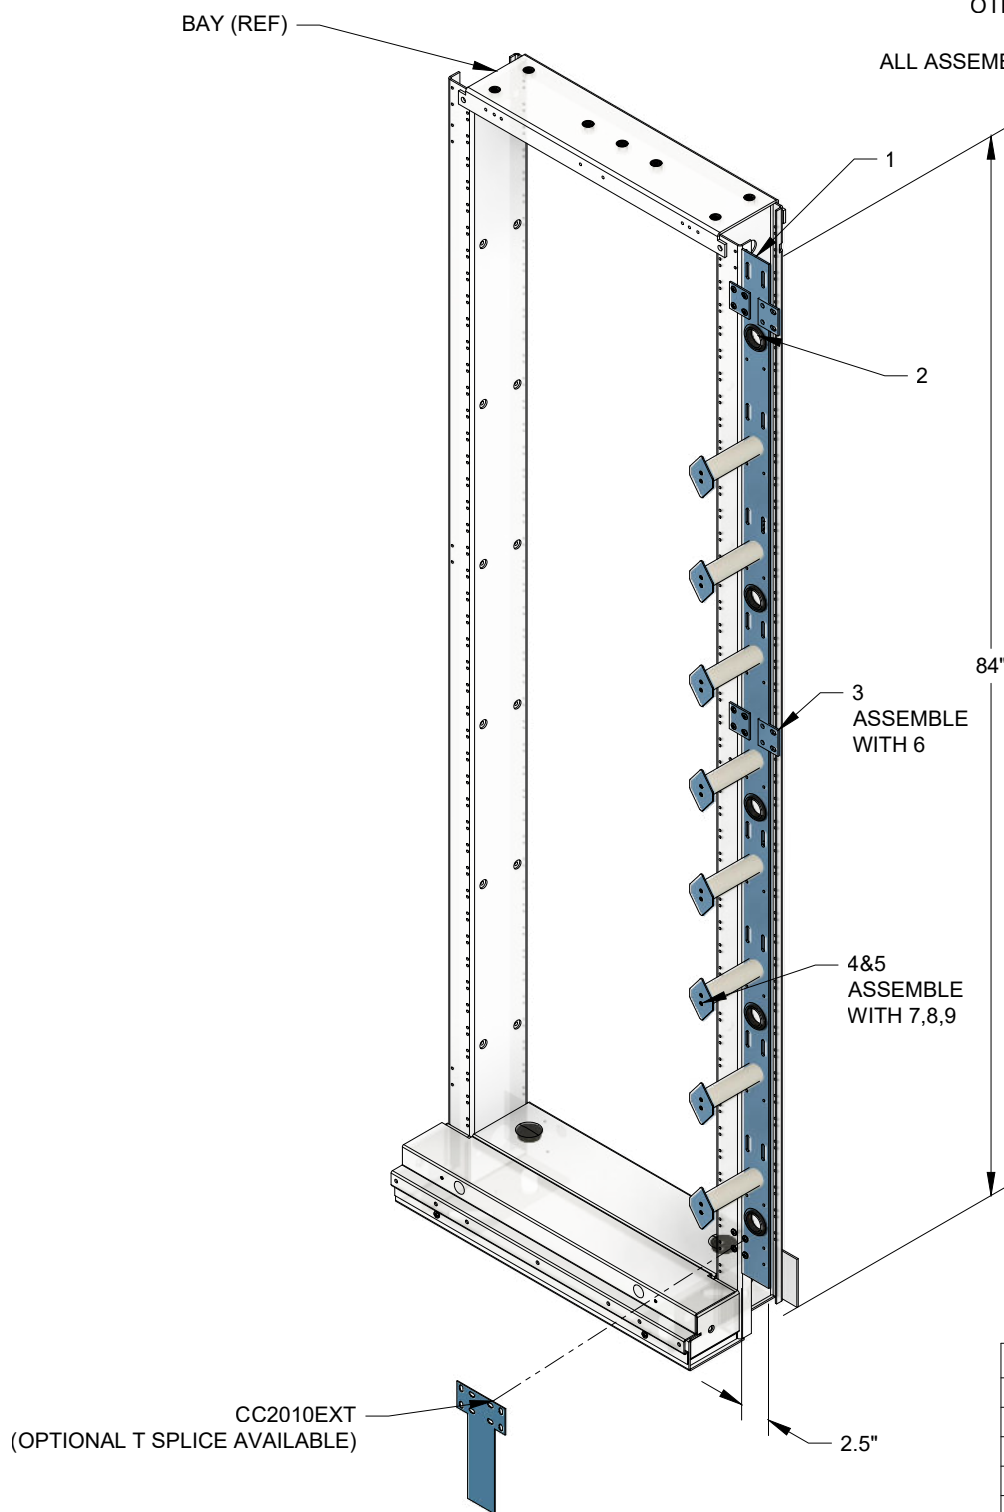

FIBER MOUNTING SPACER DOWEL KIT: LESS BASE: WITH OPTIONAL T BRACKET SPLICE

MATERIAL: CARBON STEEL

FINISH OPTIONS:

- STANDARD IS MTP GRAY
- x = 3: NETWORK BLUE
- OTHER FINISHES AVAILABLE

ALL ASSEMBLY HARDWARE INCLUDED

ITEM	DESCRIPTION	CC2010D
1	84" RING/DOWEL PANEL	1
2	RUBBER GROMMET	5
3	JUNCTION PLATE	6
4	PLASTIC DOWEL COMBO	4
5	DOWEL RETAINER	4
6	12-24 x 5/16" PHMS, ZC	24
7	8-32 X 3/8 FHMS UNDERCUT	8
8	8-32 X 3/8 PHMS, ZC	8
9	#8 EXT LOCK WASHER, ZC	8