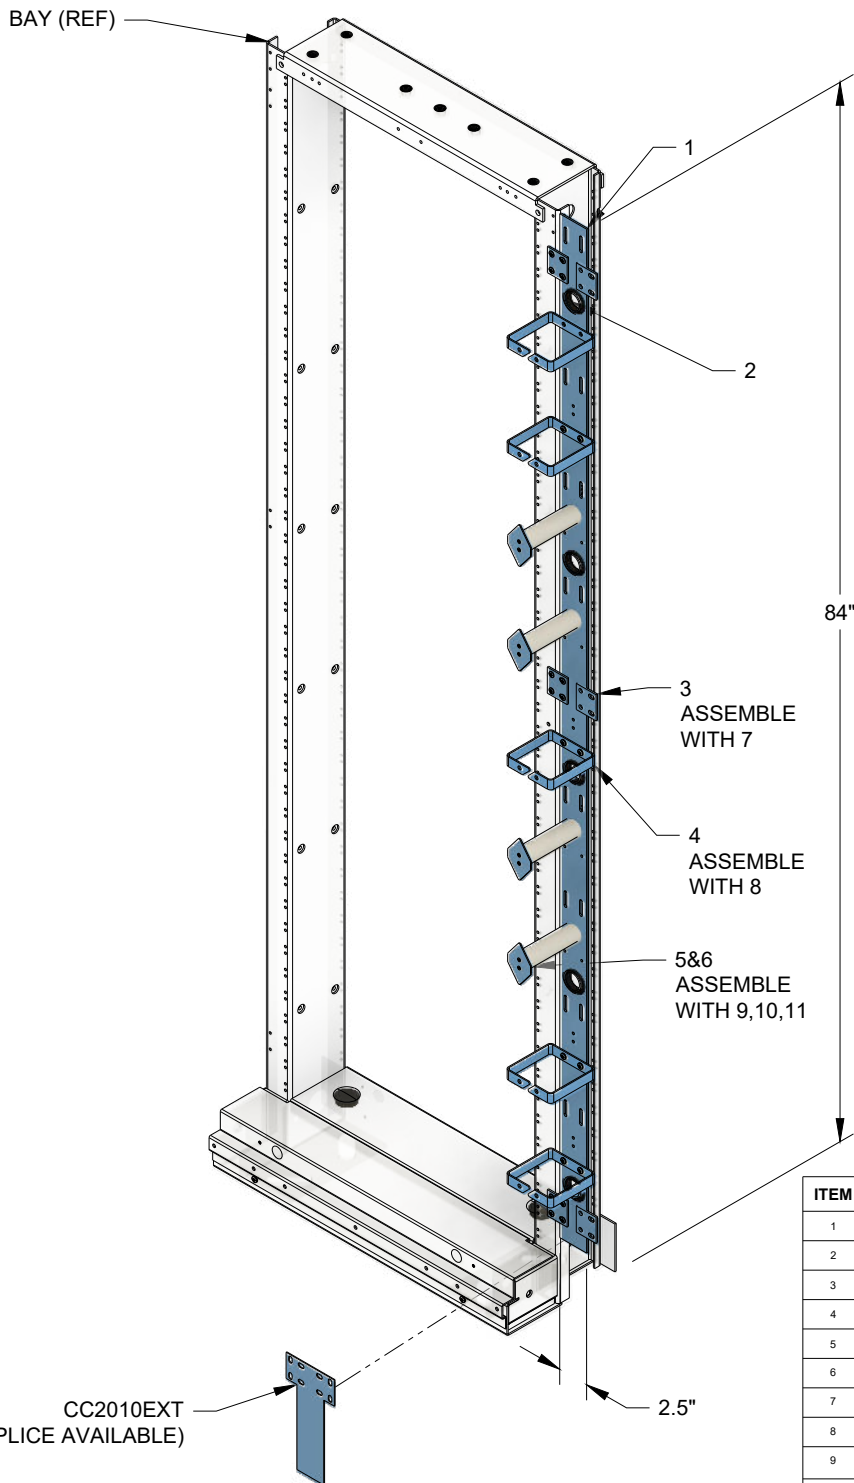

**FIBER MOUNTING SPACER COMBO
DOWEL AND RING KIT:
LESS BASE: WITH OPTIONAL T BRACKET SPLICE**

MATERIAL: CARBON STEEL

FINISH OPTIONS:

STANDARD IS MTP GRAY

x = 3: NETWORK BLUE

OTHER FINISHES AVAILABLE

ALL ASSEMBLY HARDWARE INCLUDED

ITEM	DESCRIPTION	CC2010C
1	84" RING/DOWEL PANEL	1
2	RUBBER GROMET	5
3	JUNCTION PLATE	6
4	4" X 4" RING	5
5	BRACKET/SPOOL COMBO	4
6	DOWEL RETAINER	4
7	12-24 X 5/16" PHMS, ZC	24
8	12-24 X 1/4" PHMS, ZC	10
9	8-32 X 3/8 FHMS UNDERCUT	8
10	8-32 X 3/8 PHMS, ZC	8
11	#8 EXT LOCK WASHER, ZC	8