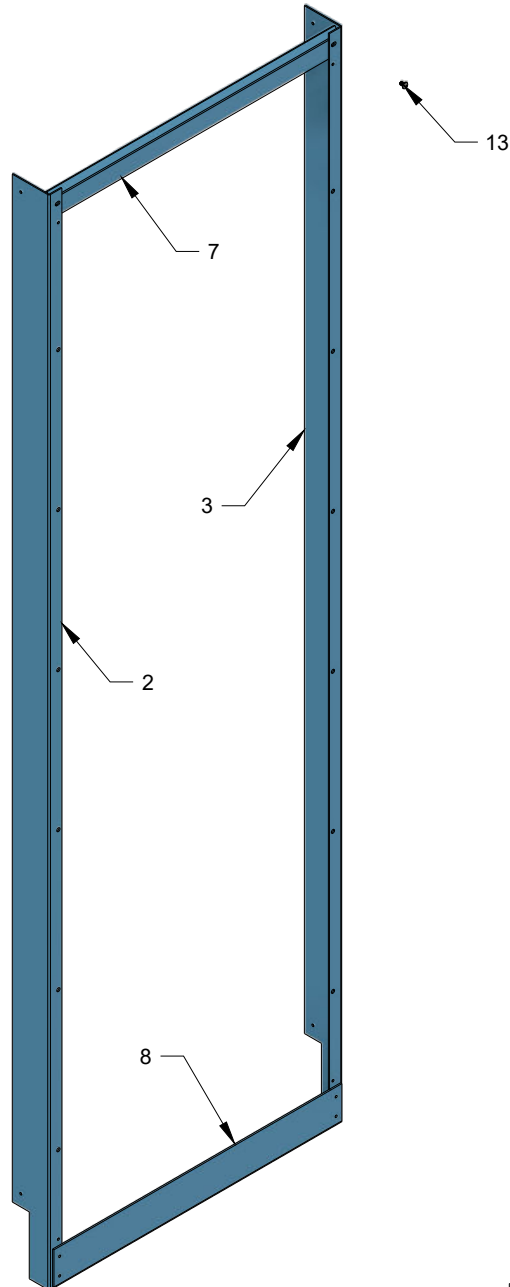

FIBER DISTRIBUTION BAYS (FOT - 12" DEEP - SEISMIC)

FRONT VIEW

SHEET 1 OF 2

REAR VIEW ON SHEET 2

ITEM LIST ON SHEET 2

R7LG084R-3

(01/07/25)

Moreng Telecom Products
973-237-2001
www.morengtel.com

FIBER DISTRIBUTION BAYS (FOT - 12" DEEP - SEISMIC)

ITEM	DESCRIPTION	R7LG084R-3
1	NETWORK BAY KIT, SEE 5-24	1
2	LEFT UPRIGHT	1
3	RIGHT UPRIGHT	1
4	12" BRACKET	14
5	12" BRACKET	12
6	CABLE TIE BAR(SEISMIC)	1
7	TOP PLATE	1
8	BOTTOM PLATE	1
9	UPPER TROUGH	1
10	JUMP SUPPORT BRACKET	1
11	LOWER TROUGH	1
12	12-24 x 5/16" PHMS, ZC	100
13	12-24 x 3/8" PHMS, ZC	7

REAR VIEW

SHEET 2 OF 2

R7LG084R-3

(01/07/26)

Moreng Telecom Products
973-237-2001
www.morengtel.com