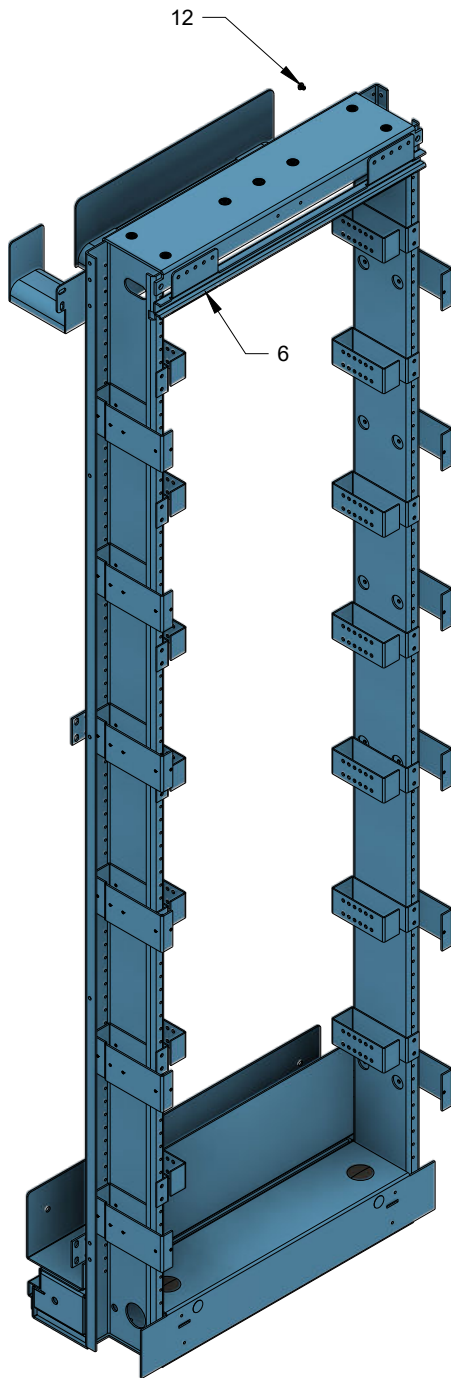

FIBER DISTRIBUTION BAYS (FOT - 12" DEEP - SEISMIC)

FRONT VIEW

SHEET 1 OF 2

REAR VIEW ON SHEET 2

ITEM LIST ON SHEET 2

R7LG084R-3

(01/07/25)

Moreng Telecom Products
973-237-2001
www.morengtel.com

FIBER DISTRIBUTION BAYS (FOT - 12" DEEP - SEISMIC)

ITEM	DESCRIPTION	R7LG084R-3
1	NETWORK BAY KIT, SEE 5-24	1
2	LEFT UPRIGHT	1
3	RIGHT UPRIGHT	1
4	12" BRACKET	14
5	12" BRACKET	12
6	CABLE TIE BAR(SEISMIC)	1
7	TOP PLATE	1
8	BOTTOM PLATE	1
9	UPPER TROUGH	1
10	JUMP SUPPORT BRACKET	1
11	LOWER TROUGH	1
12	12-24 x 5/16" PHMS, ZC	100
13	12-24 x 3/8" PHMS, ZC	7

REAR VIEW

SHEET 2 OF 2

R7LG084R-3

(01/07/26)

Moreng Telecom Products
973-237-2001
www.morengtel.com