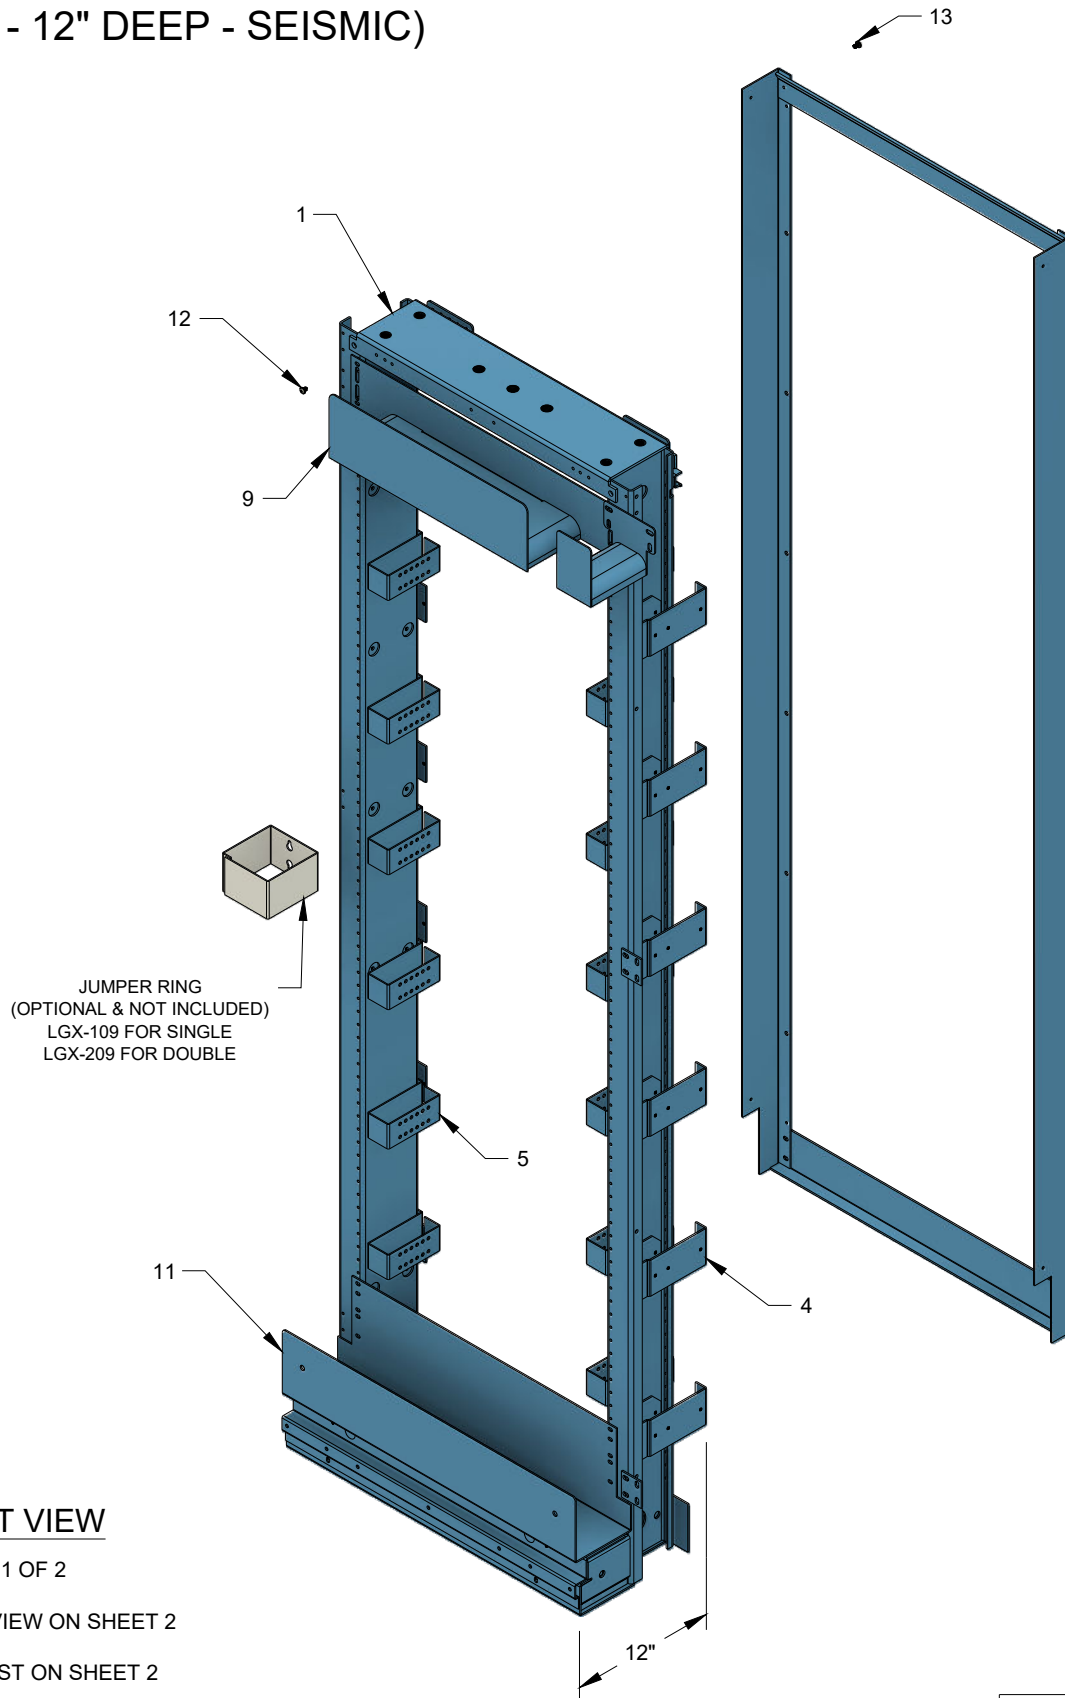

FIBER DISTRIBUTION BAYS (FOT - 12" DEEP - SEISMIC)

FRONT VIEW

SHEET 1 OF 2

REAR VIEW ON SHEET 2

ITEM LIST ON SHEET 2

R7LG084R-3

(01/07/25)

Moreng Telecom Products
973-237-2001
www.morengtel.com

FIBER DISTRIBUTION BAYS (FOT - 12" DEEP - SEISMIC)

ITEM	DESCRIPTION	R7LG084R-3
1	NETWORK BAY KIT, SEE 5-24	1
2	LEFT UPRIGHT	1
3	RIGHT UPRIGHT	1
4	12" BRACKET	14
5	12" BRACKET	12
6	CABLE TIE BAR(SEISMIC)	1
7	TOP PLATE	1
8	BOTTOM PLATE	1
9	UPPER TROUGH	1
10	JUMP SUPPORT BRACKET	1
11	LOWER TROUGH	1
12	12-24 x 5/16" PHMS, ZC	100
13	12-24 x 3/8" PHMS, ZC	7