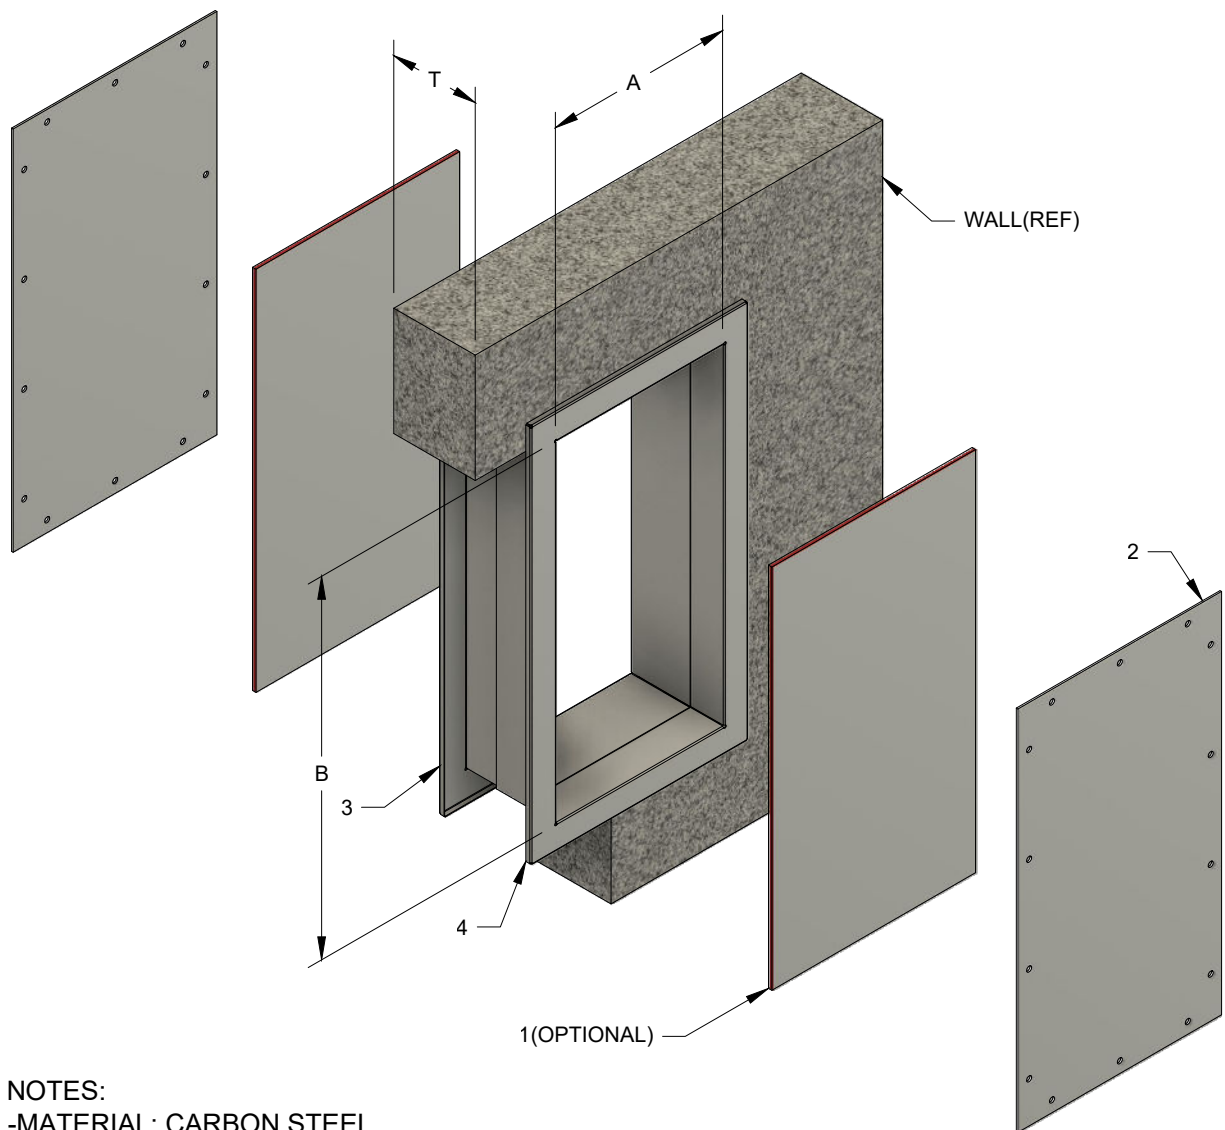

CABLE HOLE SLEEVE KITS (HOLE THRU WALL)

NOTES:
 -MATERIAL: CARBON STEEL
 - FINISH: MTP GRAY
 -INSTALLER TO DRILL ALL HOLES AND FURNISH SCREWS

ORDERING NOTES:
 -SPECIFY A, B, & T DIMS
 -ORDER CWS-100F IF 3-M SHEETS ARE NEEDED

| ITEM | DESCRIPTION | CWS-100 | CWS-100F |
|------|---------------------------------|---------|----------|
| 1 | 3M FIRE BARRIER SHEET 16" x 28" | | 2 |
| 2 | COVER NEED A & B | 2 | 2 |
| 3 | INNER SLEEVE | 1 | 1 |
| 4 | OUTER SLEEVE | 1 | 1 |