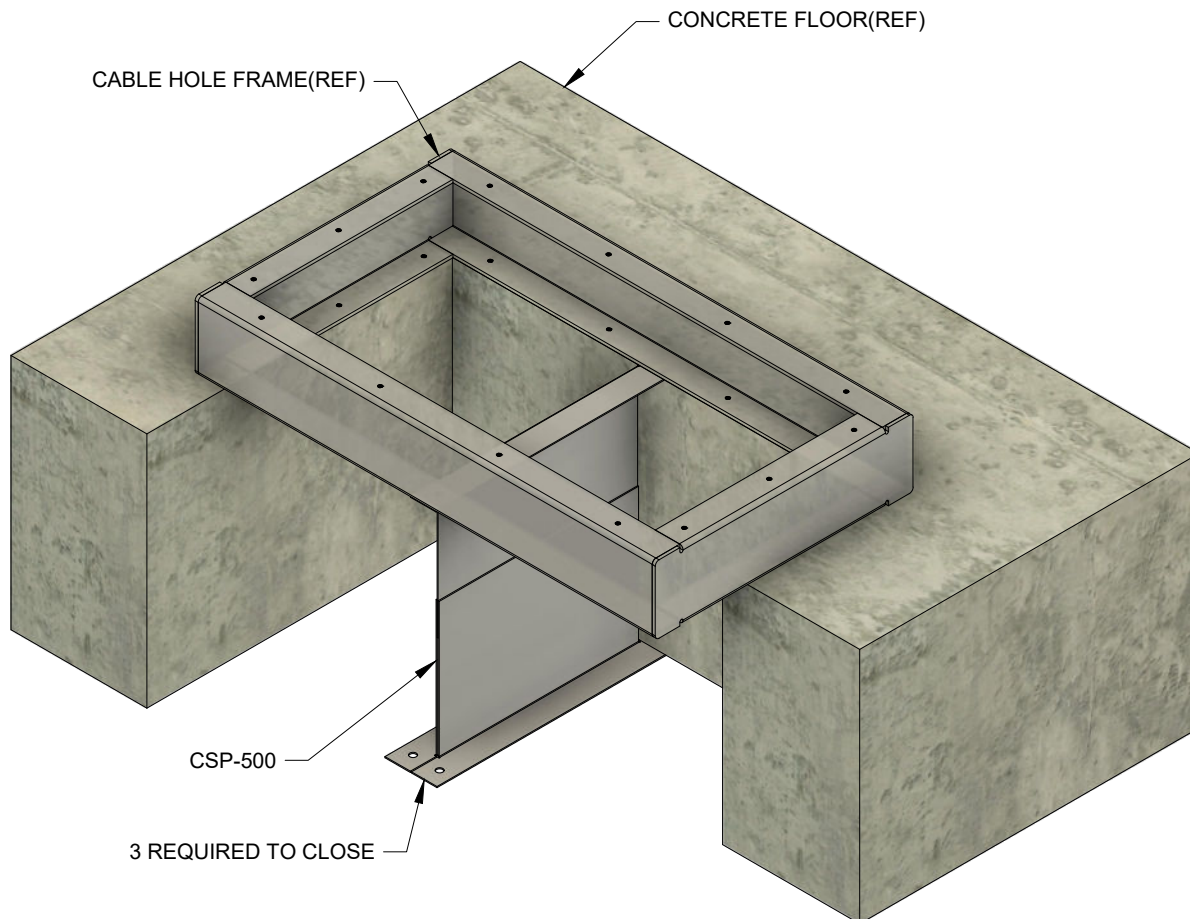

CABLE SLOT PARTITIONS

MATERIAL: 0.048 CARBON STEEL

FINISH: MTP GRAY

MAY BE ORDERED TO ANY SIZE BY SPECIFYING THE X (WIDTH OF SLOT) AND Y DIM

CSP-500

(04/27/23)

Moreng Telecom Products
973-237-2001
www.morengtel.com