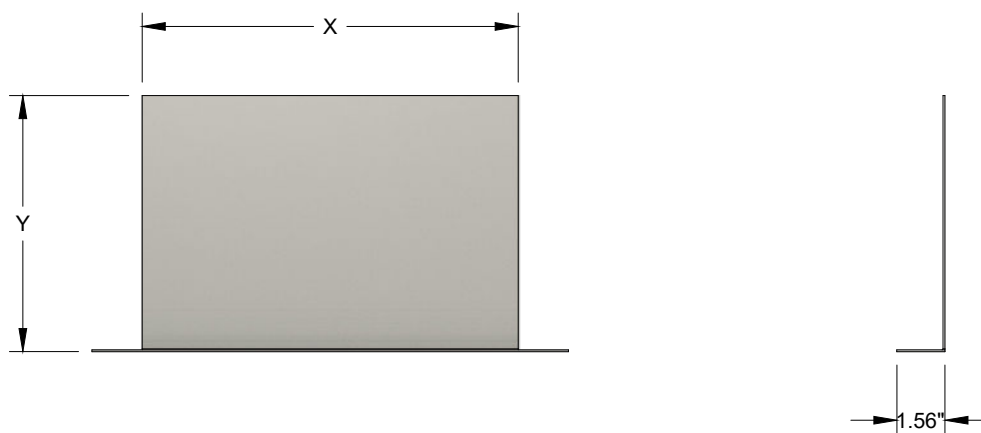

CABLE SLOT PARTITIONS

MATERIAL: 0.048 CARBON STEEL

FINISH: MTP GRAY

MAY BE ORDERED TO ANY SIZE BY SPECIFYING THE X (WIDTH OF SLOT) AND Y DIM

CSP-500

(04/27/23)

Moreng Telecom Products
973-237-2001
www.morengtel.com