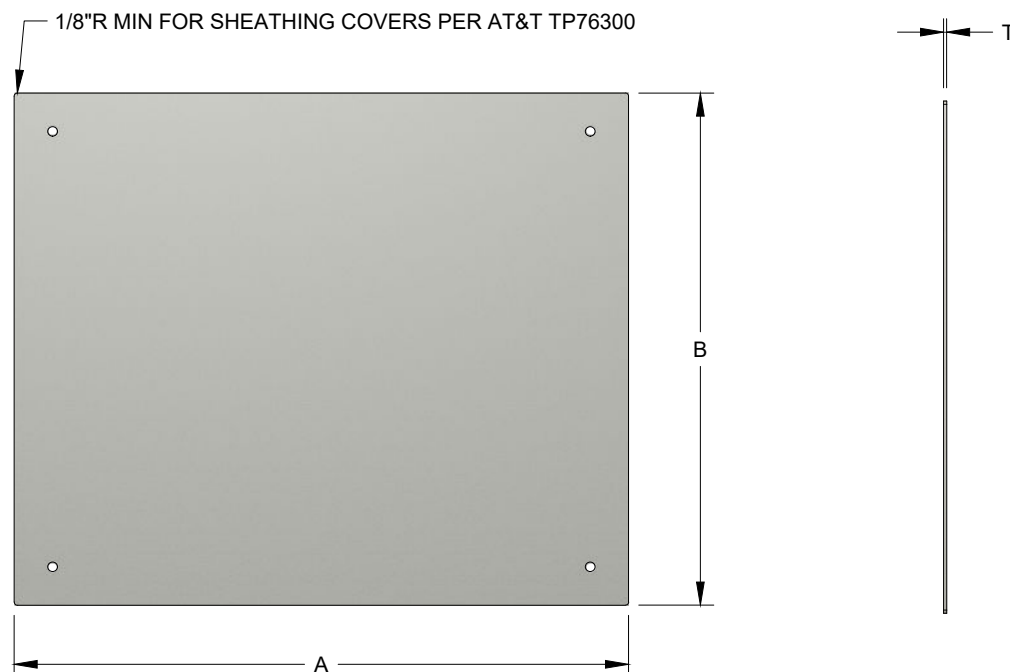

CABLE HOLE COVERS

MATERIAL: CARBON STEEL

FINISH: MTP GRAY

OPTIONS:

-3-M FIRE BARRIER SHEET MAY BE ADDED
BY ADDING F TO PART #

-MAY BE ORDERED TO ANY SIZE BY SPECIFYING
THE FOLLOWING PART # AND SIZES:

LOCATION	PART #	A	B	T
FLOOR	CHC-200 OR CHC-200F	PER ORDER	PER ORDER	0.112
CEILING	CHC-200 OR CHC-200F	PER ORDER	PER ORDER	0.112
WALL	CWC-200 OR CWC-200F	PER ORDER	PER ORDER	0.060