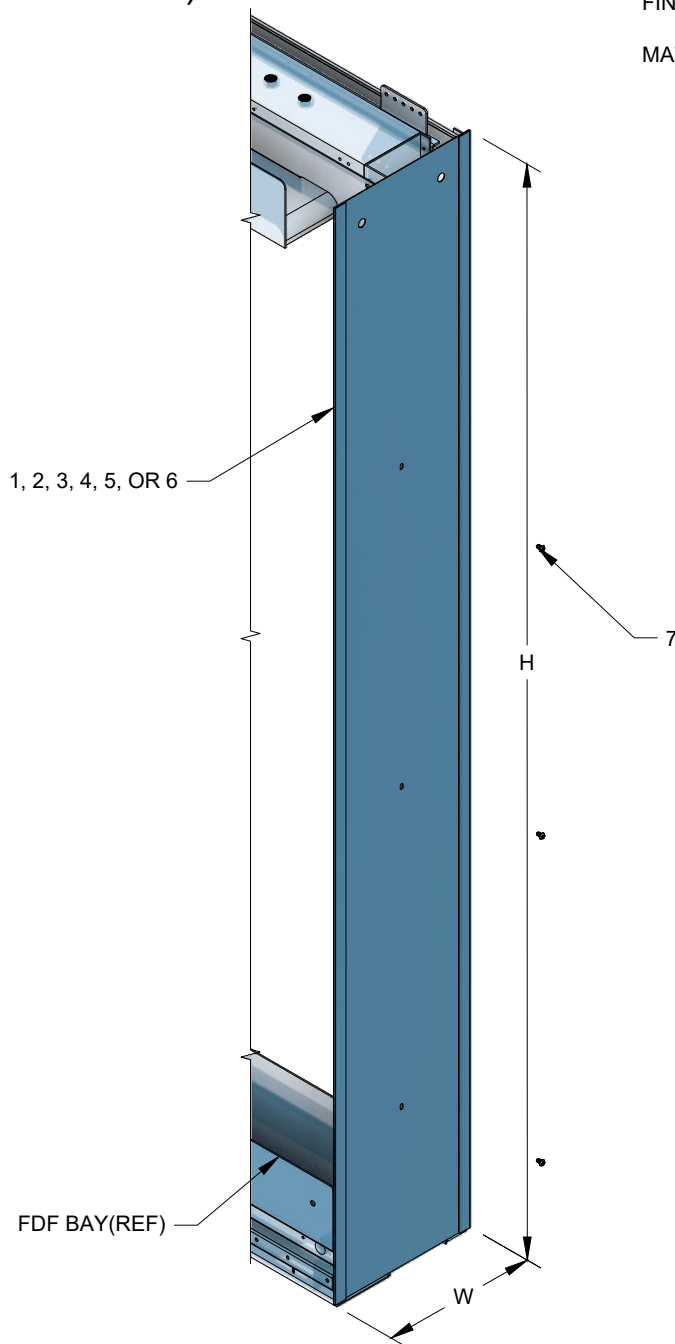

FIBER DISTRIBUTION BAYS (BAY END COVERS)

FOR USE WHERE SPACE IS LIMITED AT END OF LGX LINE UP

FINISH: NETWORK BLUE

MATERIAL: CARBON STEEL

ITEM	DESCRIPTION	Dimensions											
		W	H	W	H	W	H	W	H				
		12"	84"	15"	84"	12"	108"	15"	108"	12"	138"	15"	138"
		R8LG084EC	R8LG084EC15	R8LG108EC	R8LG108EC15	R8LG138EC	R8LG138EC15						
1	84" x 15" END COVER	1											
2	84" x 15" END COVER		1										
3	108" x 12" END COVER			1									
4	108" x 15" END COVER				1								
5	138" x 12" END COVER					1							
6	138" x 15" END COVER						1						
7	12-24 x 3/8" PHMS, ZC	3	6	4	8	6	12						