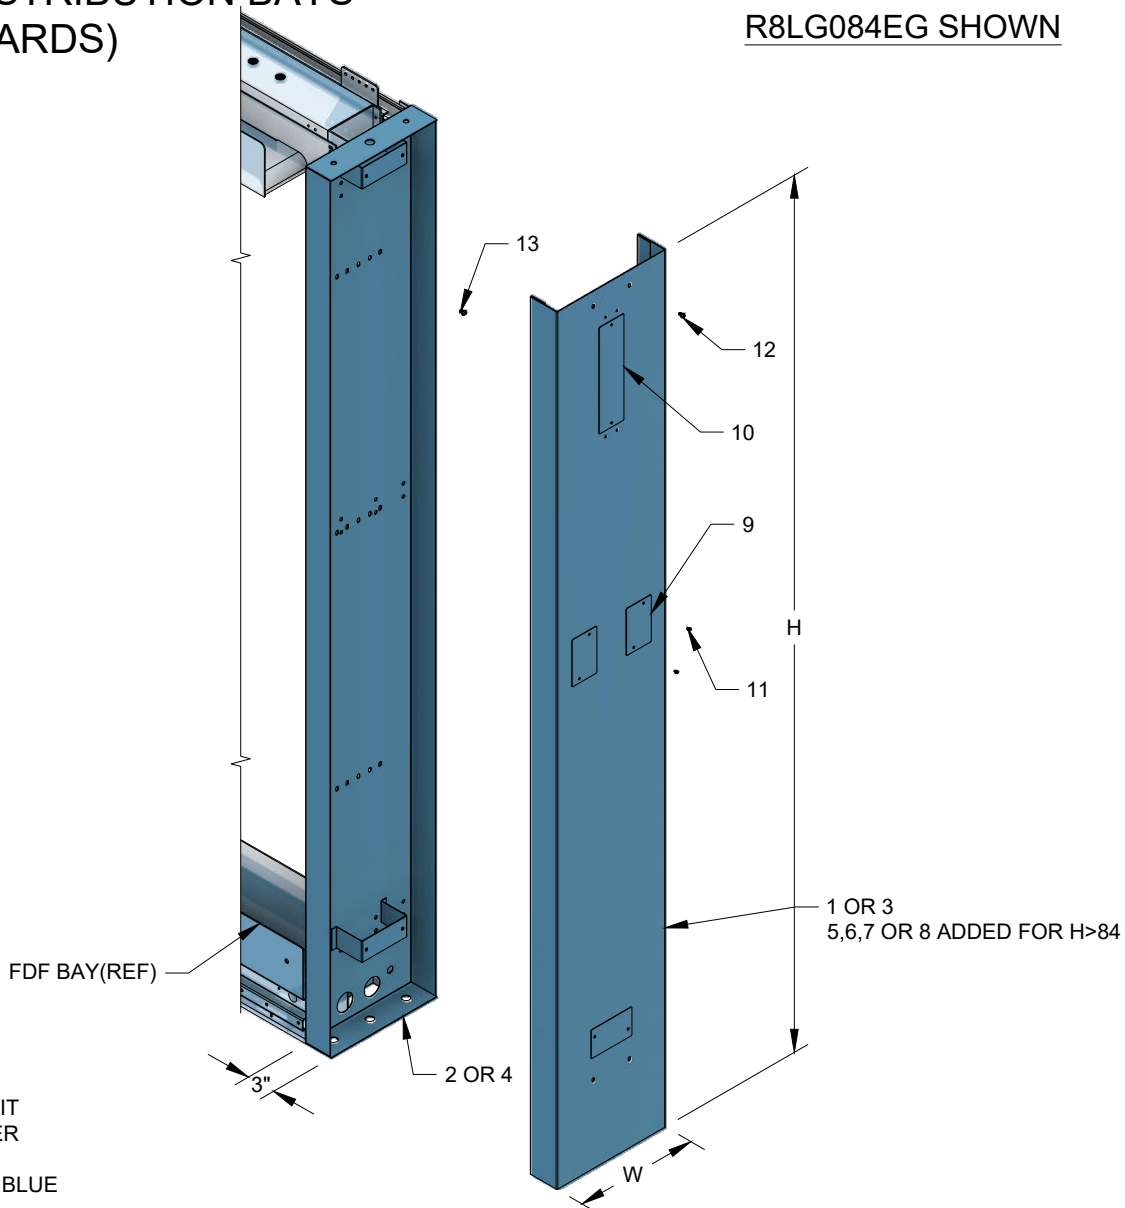

FIBER DISTRIBUTION BAYS (END GUARDS)

R8LG084EG SHOWN

OVER 7' HAS A 7' KIT WITH AN EXTENDER

FINISH: NETWORK BLUE

MATERIAL: CARBON STEEL

		W	12"	15"	12"	15"	12"	15"
		H	84"	84"	108"	108"	138"	138"
ITEM	DESCRIPTION	R8LG084EG	R8LG084EG15	R8LG108EG	R8LG108EG15	R8LG138EG	R8LG138EG15	
1	84" x 12" END GD PANEL	1		1		1		
2	84" x 12" END GD BACK PANEL	1		1		1		
3	84" x 15" END GD PANEL		1		1		1	
4	84" x 15" END GD BACK PANEL		1		1		1	
5	24" x 12" LGX END EXTENSION KIT			1				
6	24" x 15" LGX END EXTENSION KIT				1			
7	54" x 12" LGX END EXTENSION KIT					1		
8	54" x 15" LGX END EXTENSION KIT						1	
9	SMALL COVER PLATE	3	3	3	3	3	3	
10	LARGE COVER PLATE	1	1	1	1	1	1	
11	6-32 x 3/16" PHMS TYPE F, ZY	8	8	8	8	8	8	
12	10-24 x 3/8" PHMS, ZC	4	4	4	4	4	4	
13	12-24 x 3/8" PHMS, ZC	6	6	6	6	6	6	