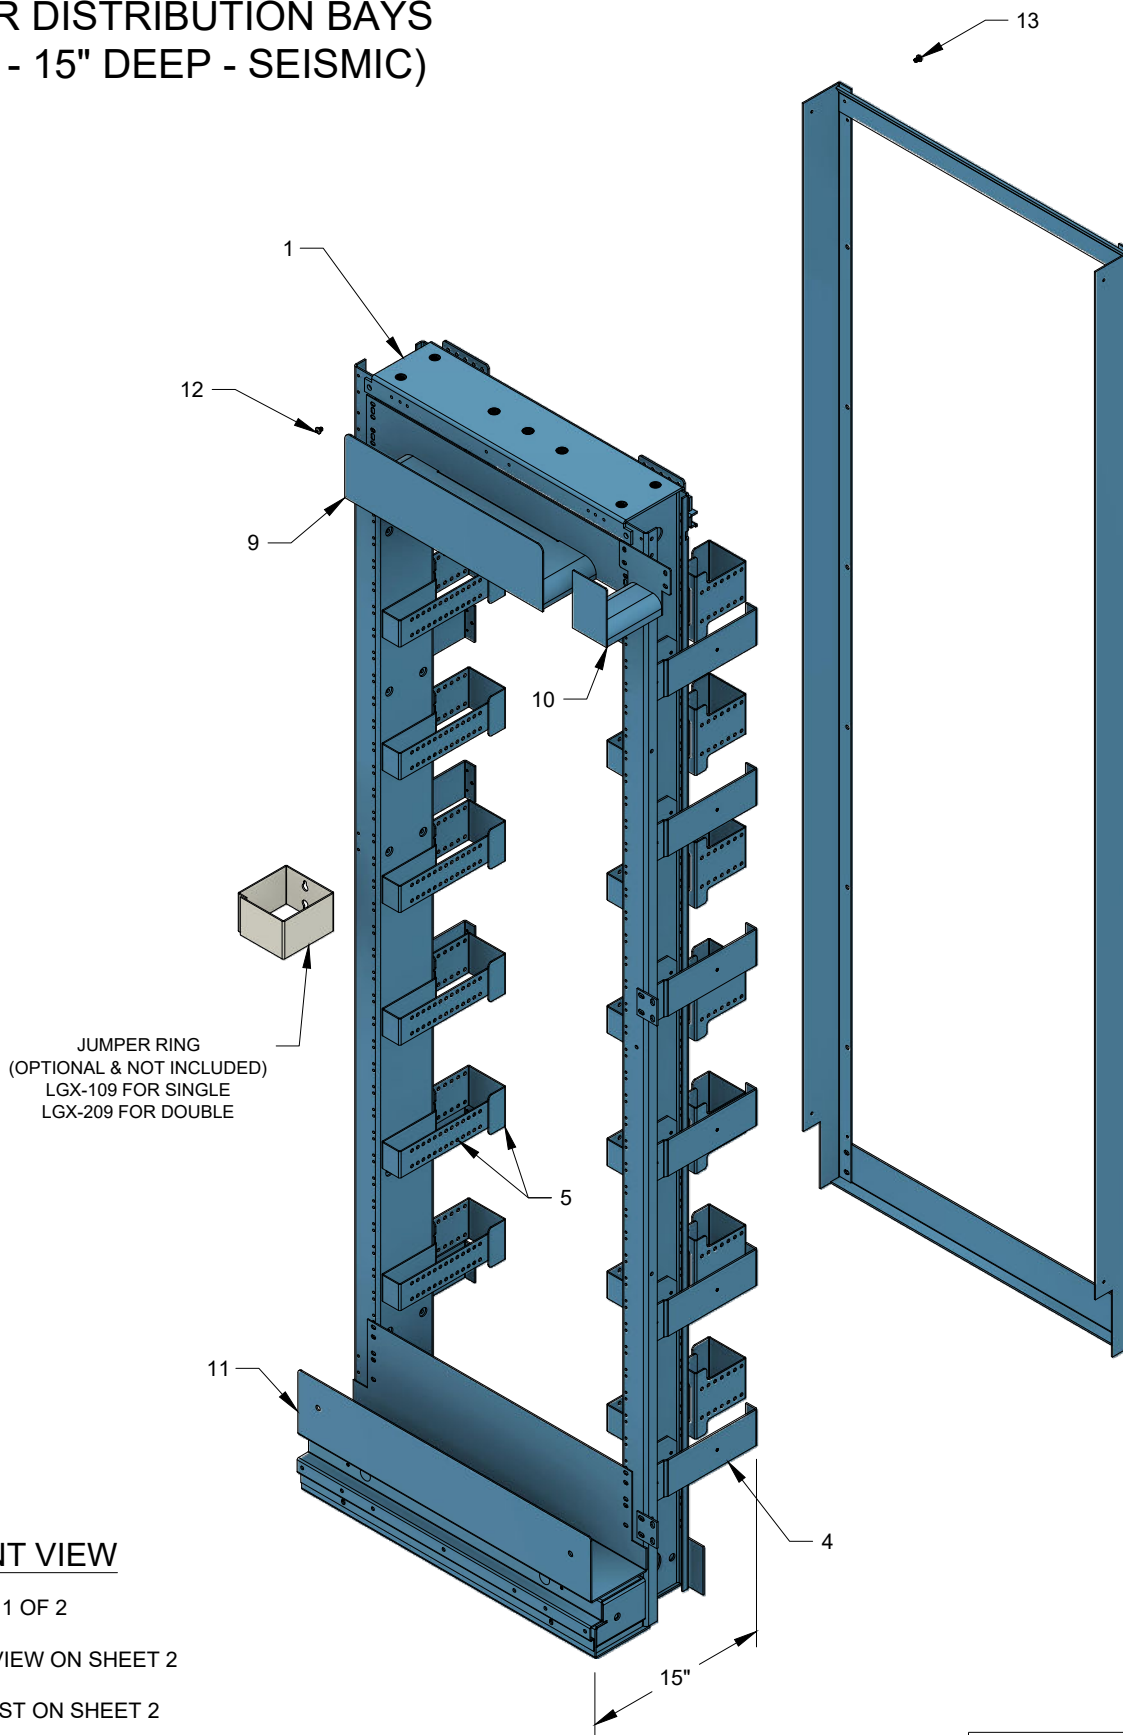

FIBER DISTRIBUTION BAYS (FOT - 15" DEEP - SEISMIC)

FRONT VIEW

SHEET 1 OF 2

REAR VIEW ON SHEET 2

ITEM LIST ON SHEET 2

R7LG084R15-3

(04/27/23)

Moreng Telecom Products
973-237-2001
www.morengtel.com

FIBER DISTRIBUTION BAYS (FOT - 15" DEEP - SEISMIC)

ITEM	DESCRIPTION	R7LG084R15-3
1	NETWORK BAY KIT, SEE 5-04	1
2	LEFT UPRIGHT	1
3	RIGHT UPRIGHT	1
4	15" BRACKET	14
5	15" BRACKET KIT	12
6	CABLE TIE BAR(SEISMIC)	1
7	TOP PLATE	1
8	BOTTOM PLATE	1
9	UPPER TROUGH	1
10	JUMP SUPPORT BRACKET	1
11	LOWER TROUGH	1
12	12-24 x 5/16" PHMS, ZC	94
13	12-24 x 3/8" PHMS, ZC	12

REAR VIEW

SHEET 2 OF 2

R7LG084R15-3

(04/27/23)

Moreng Telecom Products
973-237-2001
www.morengtel.com