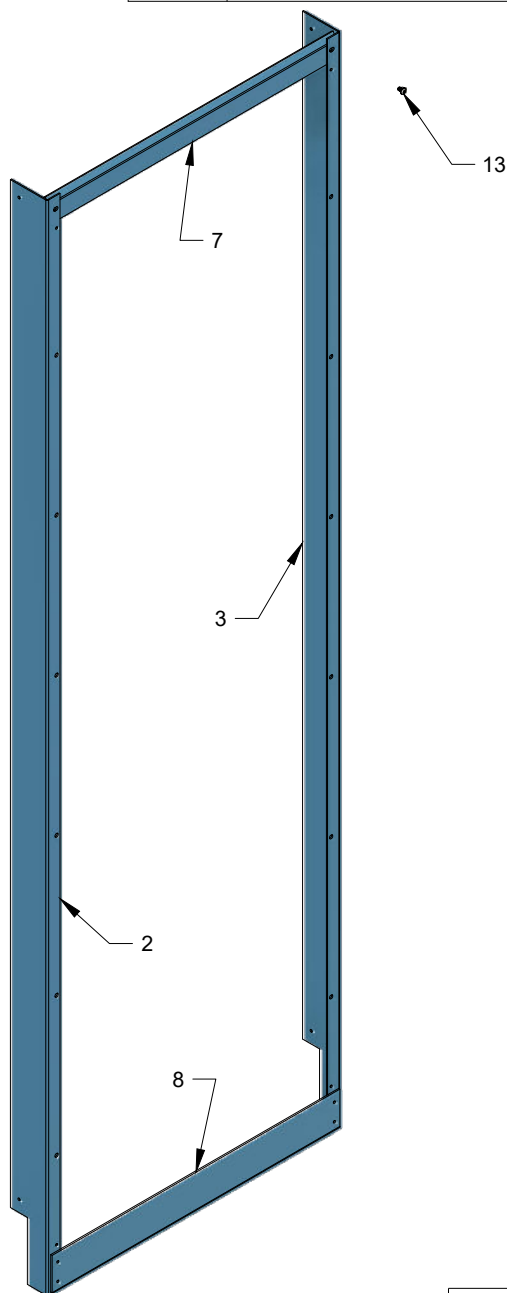

FIBER DISTRIBUTION BAYS (FOT - 15" DEEP - SEISMIC)

FRONT VIEW

SHEET 1 OF 2

REAR VIEW ON SHEET 2

ITEM LIST ON SHEET 2

R7LG084R15-3

(04/27/23)

Moreng Telecom Products
973-237-2001
www.morengtel.com

FIBER DISTRIBUTION BAYS (FOT - 15" DEEP - SEISMIC)

ITEM	DESCRIPTION	R7LG084R15-3
1	NETWORK BAY KIT, SEE 5-04	1
2	LEFT UPRIGHT	1
3	RIGHT UPRIGHT	1
4	15" BRACKET	14
5	15" BRACKET KIT	12
6	CABLE TIE BAR(SEISMIC)	1
7	TOP PLATE	1
8	BOTTOM PLATE	1
9	UPPER TROUGH	1
10	JUMP SUPPORT BRACKET	1
11	LOWER TROUGH	1
12	12-24 x 5/16" PHMS, ZC	94
13	12-24 x 3/8" PHMS, ZC	12

REAR VIEW

SHEET 2 OF 2

R7LG084R15-3

(04/27/23)

Moreng Telecom Products
973-237-2001
www.morengtel.com