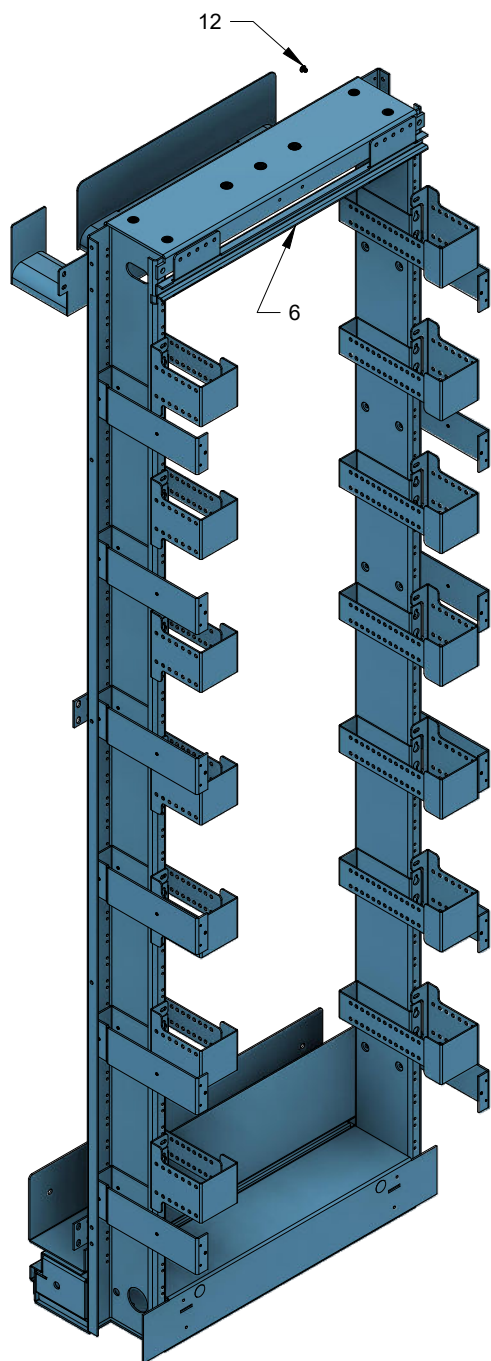

FIBER DISTRIBUTION BAYS (FOT - 15" DEEP - SEISMIC)

FRONT VIEW

SHEET 1 OF 2

REAR VIEW ON SHEET 2

ITEM LIST ON SHEET 2

R7LG084R15-3

(04/27/23)

Moreng Telecom Products
973-237-2001
www.morengtel.com

FIBER DISTRIBUTION BAYS (FOT - 15" DEEP - SEISMIC)

ITEM	DESCRIPTION	R7LG084R15-3
1	NETWORK BAY KIT, SEE 5-04	1
2	LEFT UPRIGHT	1
3	RIGHT UPRIGHT	1
4	15" BRACKET	14
5	15" BRACKET KIT	12
6	CABLE TIE BAR(SEISMIC)	1
7	TOP PLATE	1
8	BOTTOM PLATE	1
9	UPPER TROUGH	1
10	JUMP SUPPORT BRACKET	1
11	LOWER TROUGH	1
12	12-24 x 5/16" PHMS, ZC	94
13	12-24 x 3/8" PHMS, ZC	12

REAR VIEW

SHEET 2 OF 2

R7LG084R15-3

(04/27/23)

Moreng Telecom Products
973-237-2001
www.morengtel.com