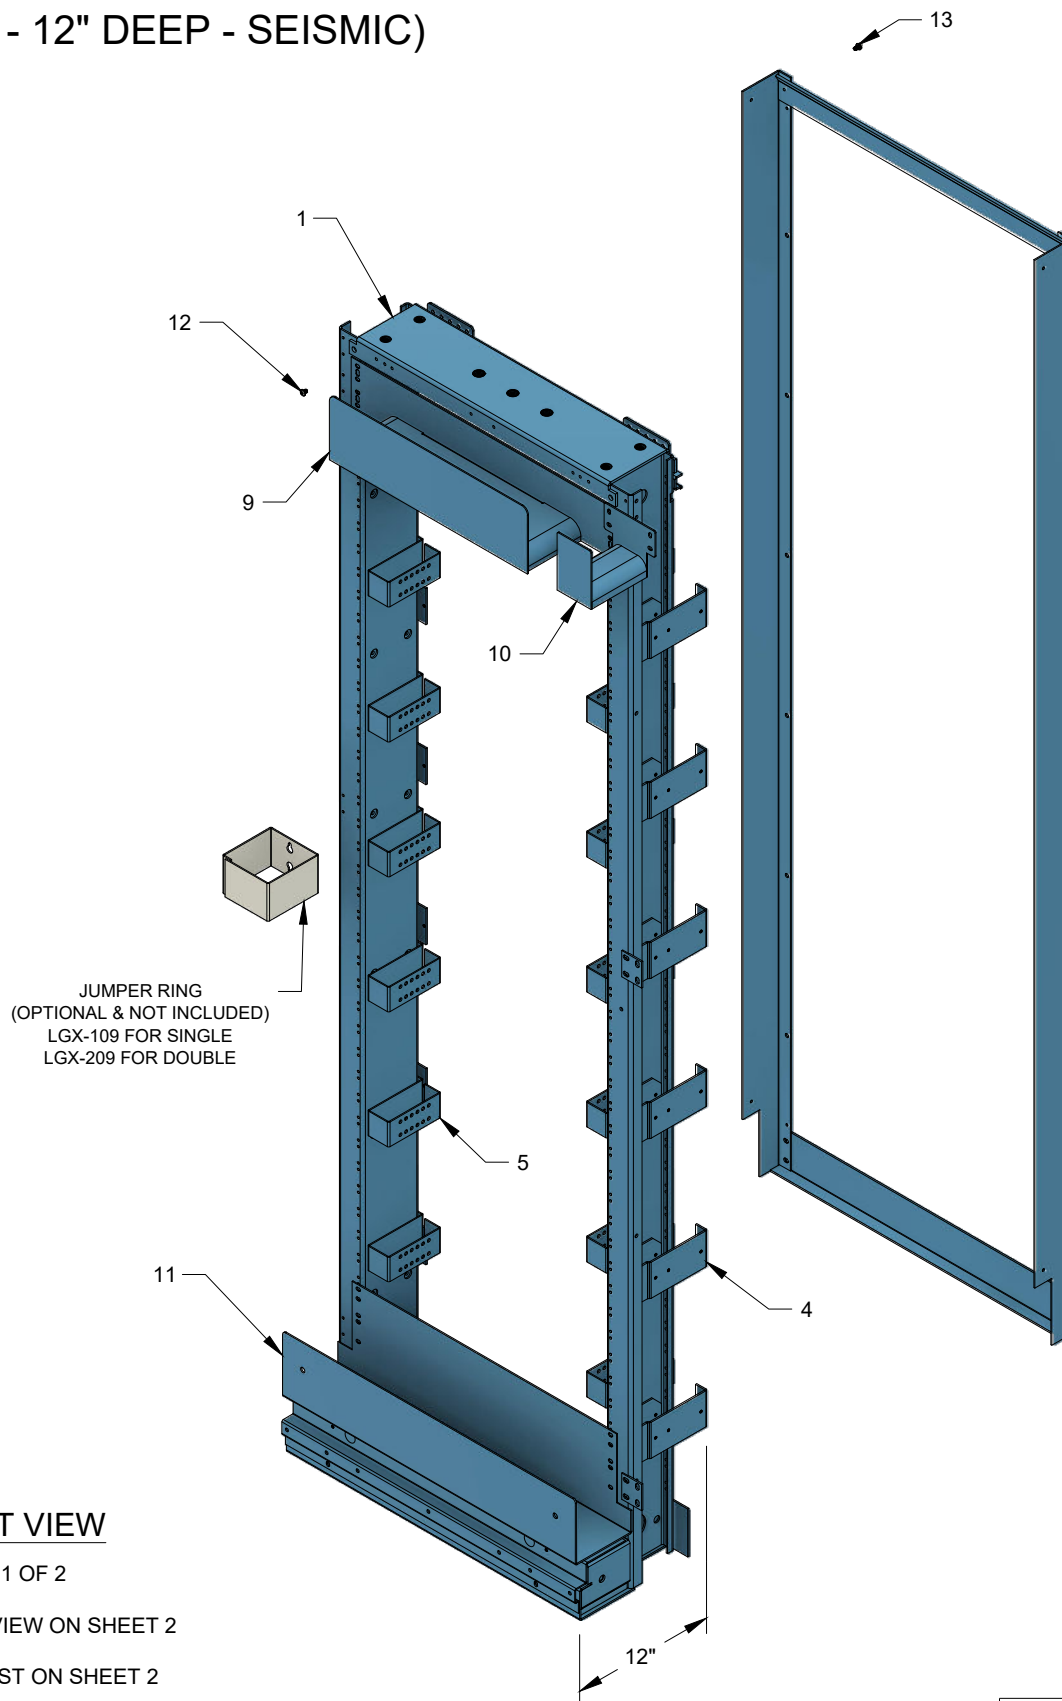

FIBER DISTRIBUTION BAYS (FOT - 12" DEEP - SEISMIC)

FRONT VIEW

SHEET 1 OF 2

REAR VIEW ON SHEET 2

ITEM LIST ON SHEET 2

R7LG084R-3

(04/27/23)

Moreng Telecom Products
973-237-2001
www.morengtel.com

FIBER DISTRIBUTION BAYS (FOT - 12" DEEP - SEISMIC)

ITEM	DESCRIPTION	R7LG084R-3
1	NETWORK BAY KIT, SEE 5-24	1
2	LEFT UPRIGHT	1
3	RIGHT UPRIGHT	1
4	12" BRACKET	14
5	12" BRACKET	12
6	CABLE TIE BAR(SEISMIC)	1
7	TOP PLATE	1
8	BOTTOM PLATE	1
9	UPPER TROUGH	1
10	JUMP SUPPORT BRACKET	1
11	LOWER TROUGH	1
12	12-24 x 5/16" PHMS, ZC	100
13	12-24 x 3/8" PHMS, ZC	7