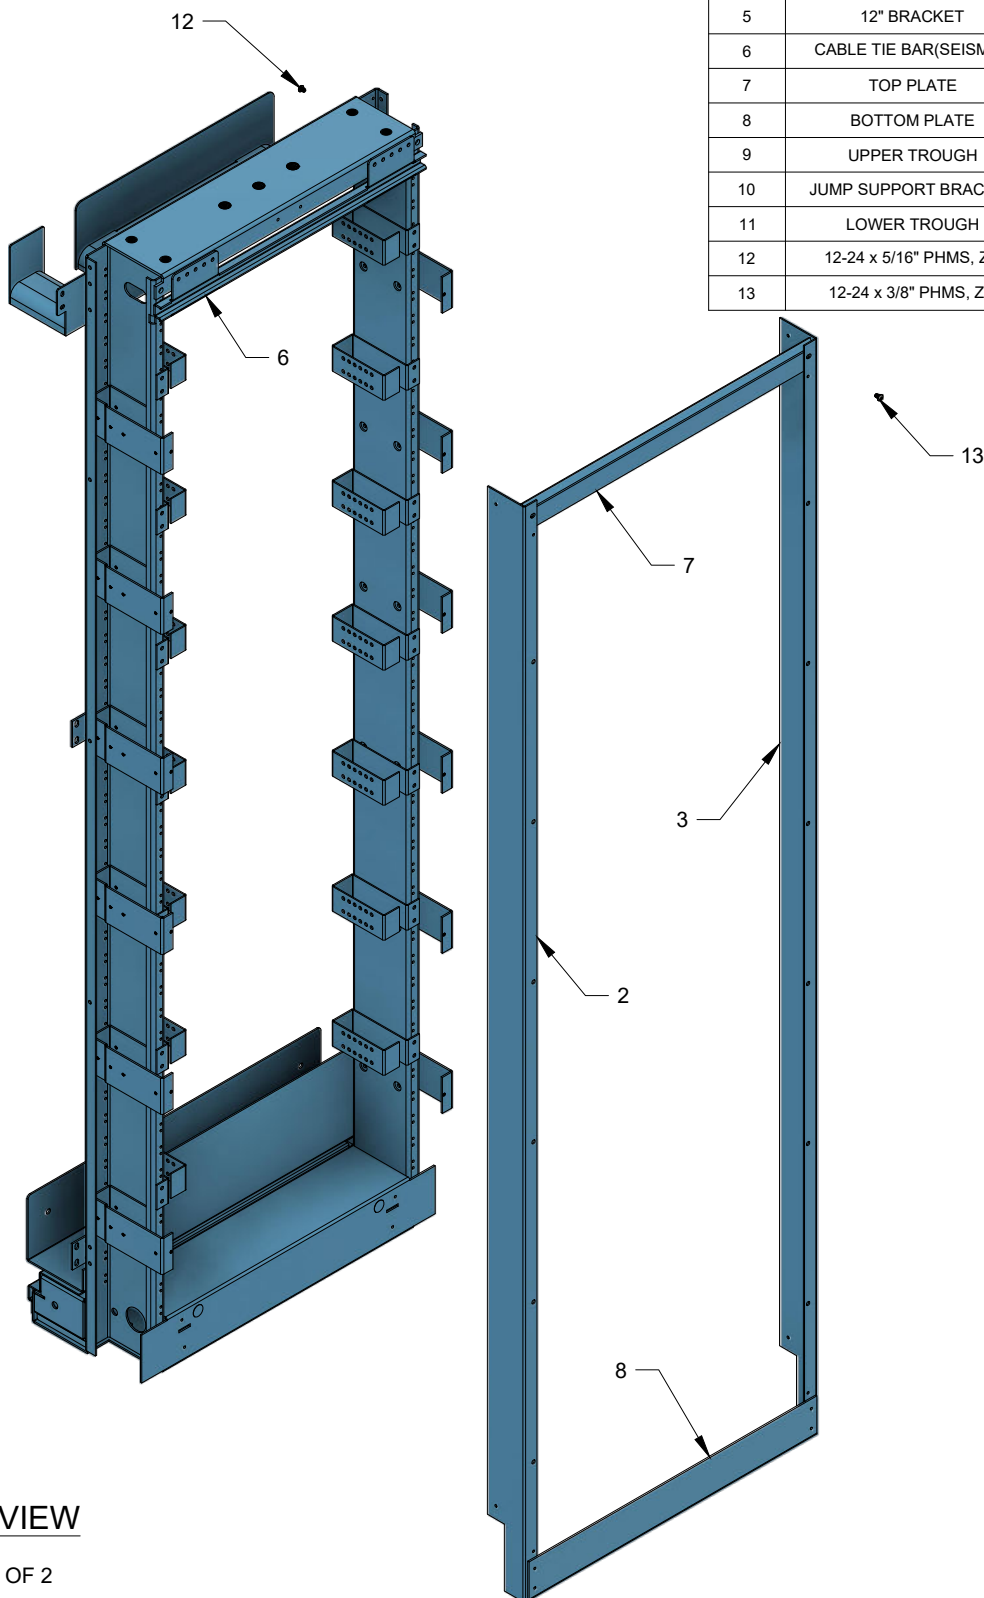

FIBER DISTRIBUTION BAYS (FOT - 12" DEEP - SEISMIC)

FRONT VIEW

SHEET 1 OF 2

REAR VIEW ON SHEET 2

ITEM LIST ON SHEET 2

R7LG084R-3

(04/27/23)

Moreng Telecom Products
973-237-2001
www.morengtel.com

FIBER DISTRIBUTION BAYS (FOT - 12" DEEP - SEISMIC)

ITEM	DESCRIPTION	R7LG084R-3
1	NETWORK BAY KIT, SEE 5-24	1
2	LEFT UPRIGHT	1
3	RIGHT UPRIGHT	1
4	12" BRACKET	14
5	12" BRACKET	12
6	CABLE TIE BAR(SEISMIC)	1
7	TOP PLATE	1
8	BOTTOM PLATE	1
9	UPPER TROUGH	1
10	JUMP SUPPORT BRACKET	1
11	LOWER TROUGH	1
12	12-24 x 5/16" PHMS, ZC	100
13	12-24 x 3/8" PHMS, ZC	7

REAR VIEW

SHEET 2 OF 2

R7LG084R-3

(04/27/23)

Moreng Telecom Products
973-237-2001
www.morengtel.com