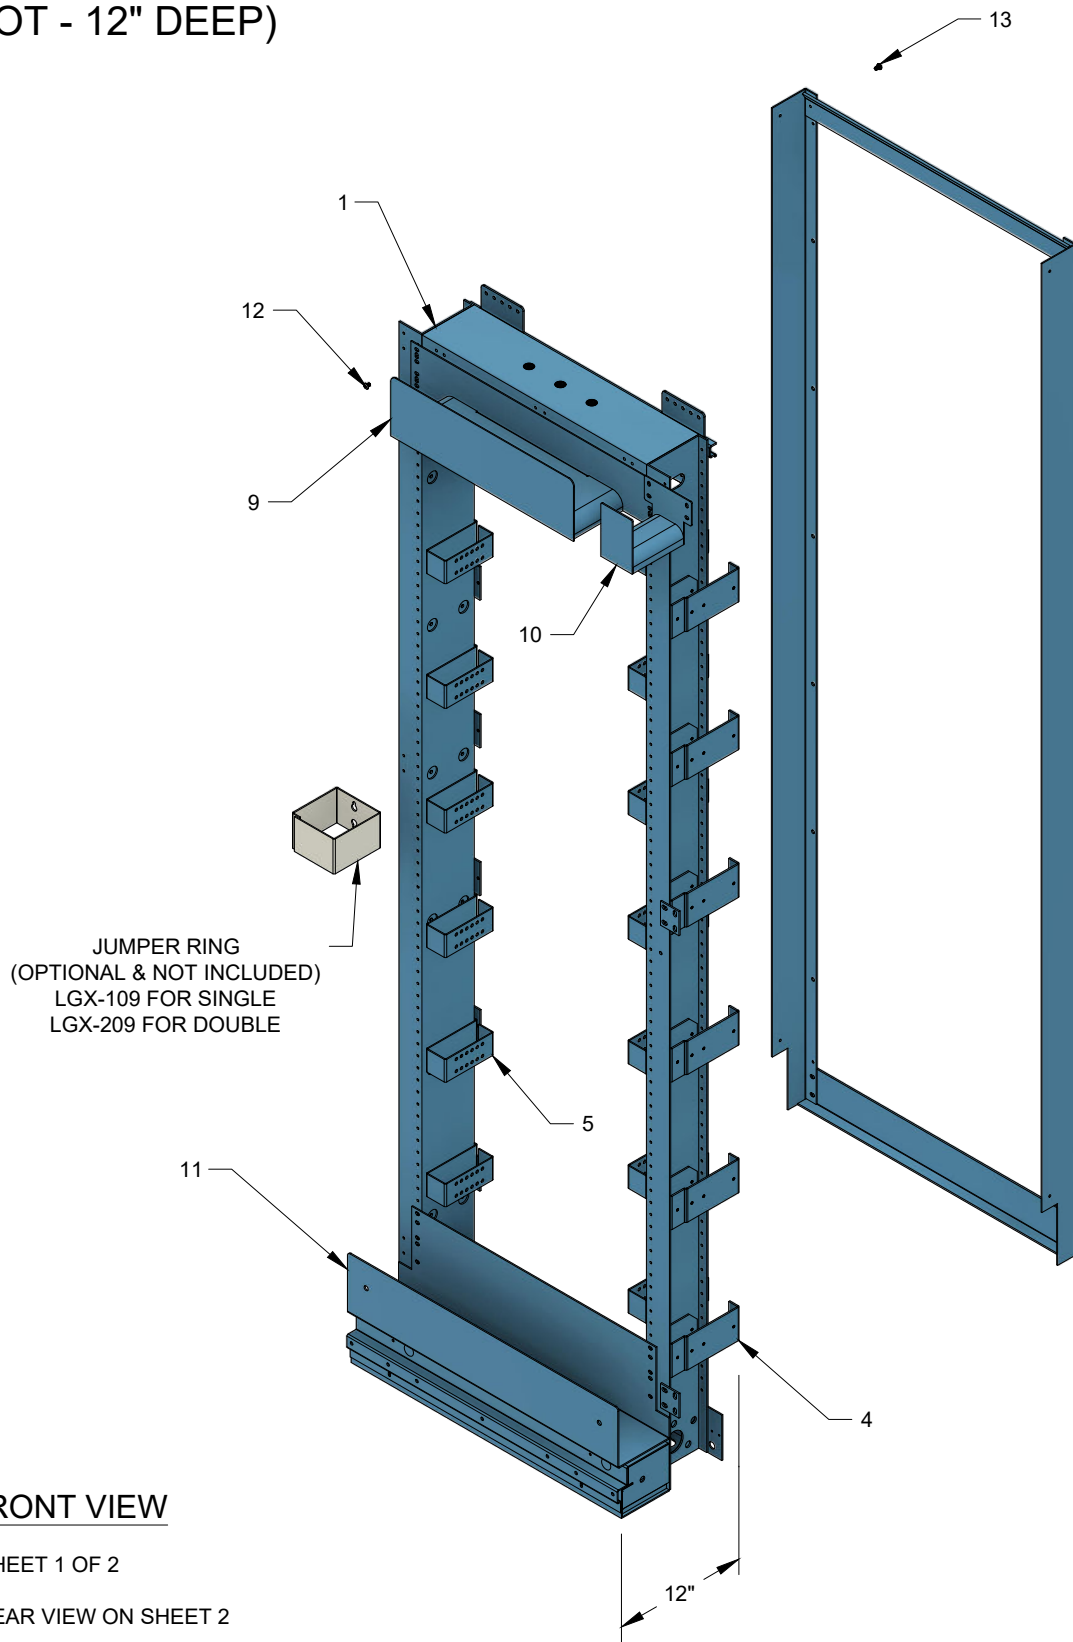

FIBER DISTRIBUTION BAYS (FOT - 12" DEEP)

FRONT VIEW

SHEET 1 OF 2

REAR VIEW ON SHEET 2

ITEM LIST ON SHEET 2

R8LG084R-3

(04/27/23)

Moreng Telecom Products
973-237-2001
www.morengtel.com

FIBER DISTRIBUTION BAYS (FOT - 12" DEEP)

ITEM	DESCRIPTION	R8LG084R-3
1	NETWORK BAY KIT, SEE 5-04	1
2	LEFT UPRIGHT	1
3	RIGHT UPRIGHT	1
4	12" BRACKET	14
5	12" BRACKET	12
6	CABLE TIE BAR(SEISMIC)	1
7	TOP PLATE	1
8	BOTTOM PLATE	1
9	UPPER TROUGH	1
10	JUMP SUPPORT BRACKET	1
11	LOWER TROUGH	1
12	12-24 x 5/16" PHMS, ZC	94
13	12-24 x 3/8" PHMS, ZC	12

REAR VIEW

SHEET 2 OF 2

R8LG084R-3

(04/27/23)