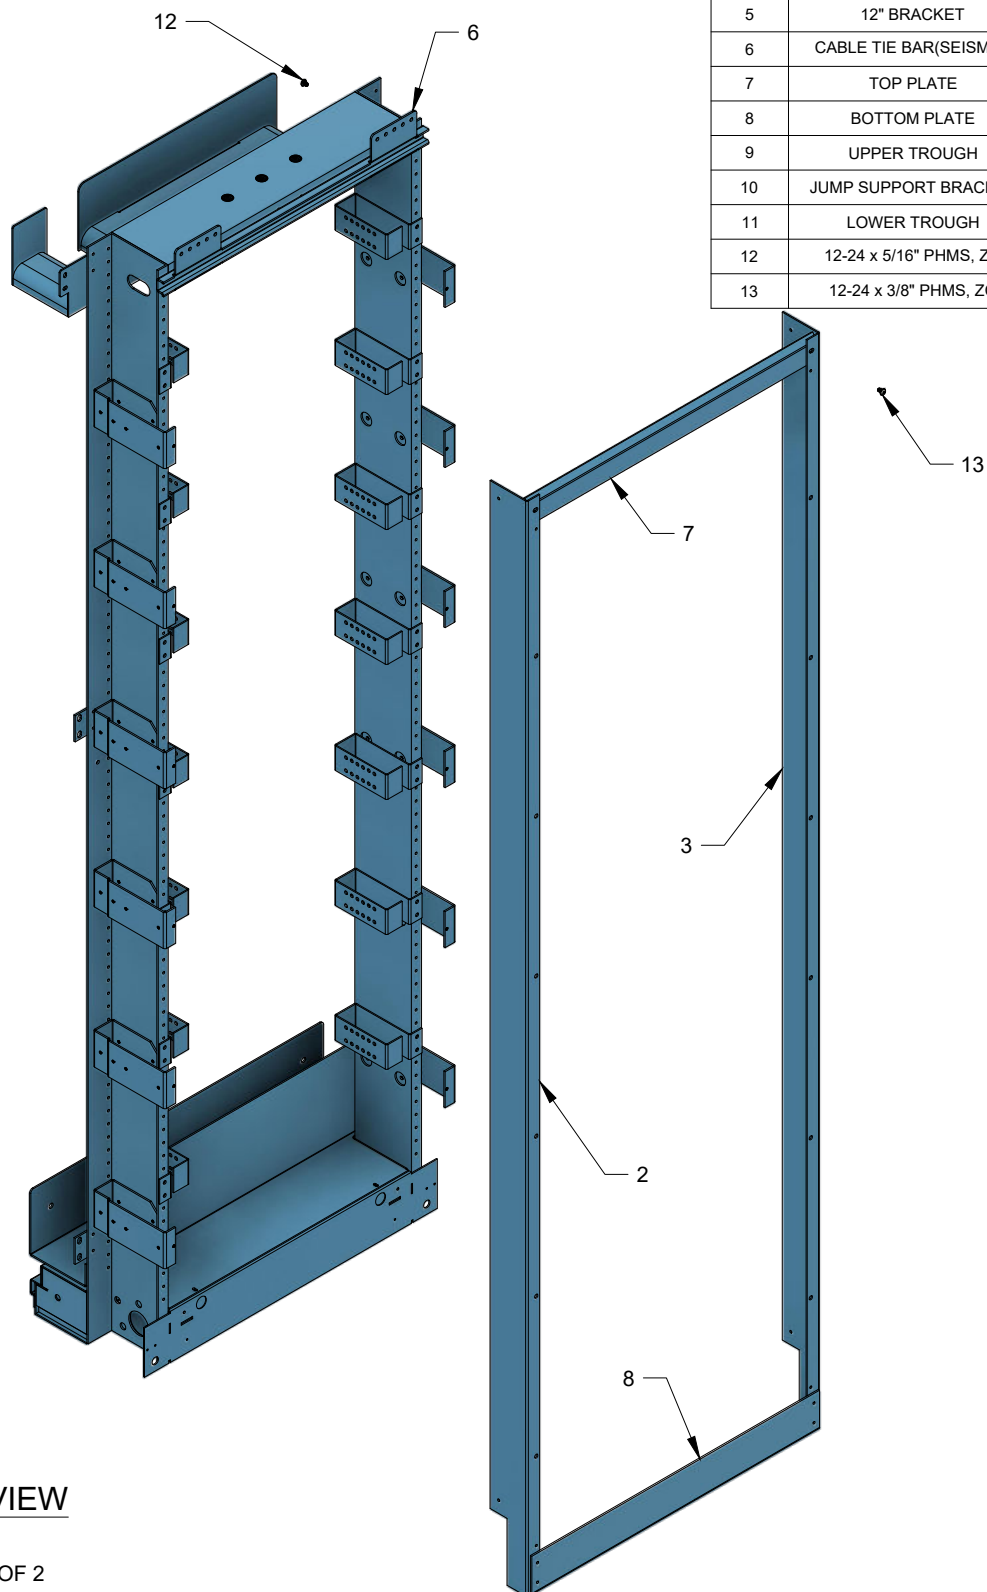

FIBER DISTRIBUTION BAYS (FOT - 12" DEEP)

FRONT VIEW

SHEET 1 OF 2

REAR VIEW ON SHEET 2

ITEM LIST ON SHEET 2

R8LG084R-3

(04/27/23)

Moreng Telecom Products
973-237-2001
www.morengtel.com

FIBER DISTRIBUTION BAYS (FOT - 12" DEEP)

ITEM	DESCRIPTION	R8LG084R-3
1	NETWORK BAY KIT, SEE 5-04	1
2	LEFT UPRIGHT	1
3	RIGHT UPRIGHT	1
4	12" BRACKET	14
5	12" BRACKET	12
6	CABLE TIE BAR(SEISMIC)	1
7	TOP PLATE	1
8	BOTTOM PLATE	1
9	UPPER TROUGH	1
10	JUMP SUPPORT BRACKET	1
11	LOWER TROUGH	1
12	12-24 x 5/16" PHMS, ZC	94
13	12-24 x 3/8" PHMS, ZC	12

REAR VIEW

SHEET 2 OF 2

R8LG084R-3

(04/27/23)