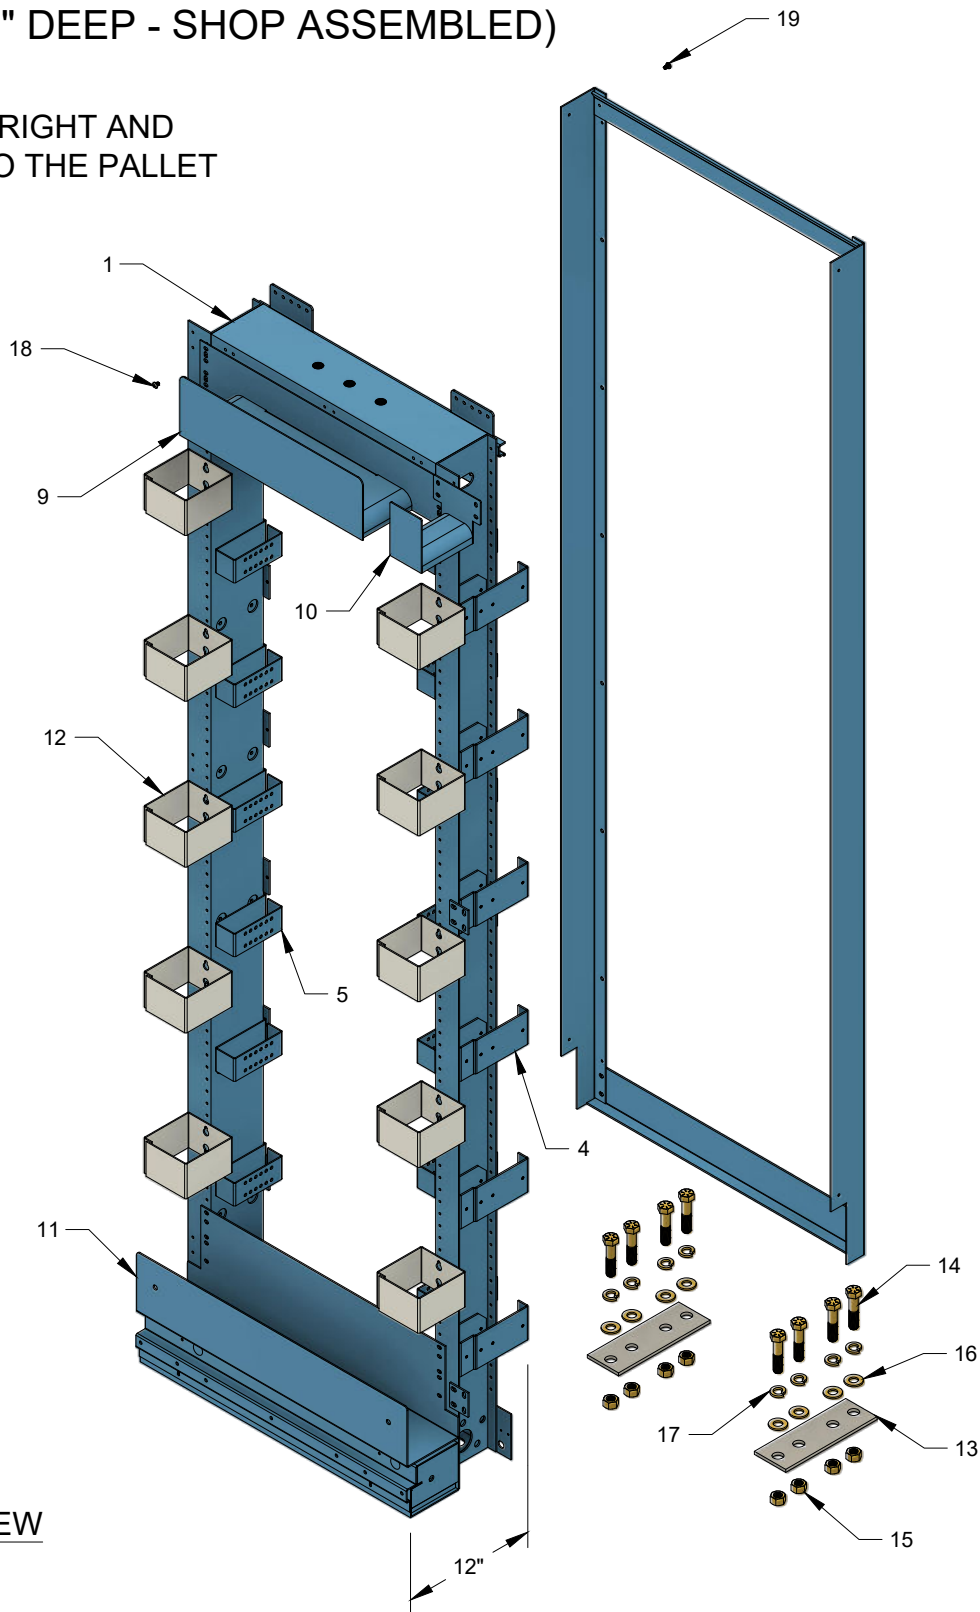

FIBER DISTRIBUTION BAYS (FOT - 12" DEEP - SHOP ASSEMBLED)

*SHIPS UPRIGHT AND
BOLTED TO THE PALLET

FRONT VIEW

SHEET 1 OF 2

REAR VIEW ON SHEET 2

ITEM LIST ON SHEET 2

R8LG084R-3A

(04/27/23)

Moreng Telecom Products
973-237-2001
www.morengtel.com

FIBER DISTRIBUTION BAYS (FOT - 12" DEEP - SHOP ASSEMBLED)

ITEM	DESCRIPTION	R8LG084R-3A
1	NETWORK BAY KIT, SEE 5-04	1
2	LEFT UPRIGHT	1
3	RIGHT UPRIGHT	1
4	12" BRACKET	14
5	12" BRACKET	12
6	CABLE TIE BAR(SEISMIC)	1
7	TOP PLATE	1
8	BOTTOM PLATE	1
9	UPPER TROUGH	1
10	JUMP SUPPORT BRACKET	1
11	LOWER TROUGH	1
12	RING BRACKET KIT	10
13	HOLD DOWN PLATE	2
14	5/8-11 x 2-3/4" HEX BOLT, ZY G5	8
15	5/8-11 HEX NUT, ZY G5	8
16	5/8" FLAT WASHER, ZY	8
17	5/8" SPRING LOCK WASHER	8
18	12-24 x 5/16" PHMS, ZC	94
19	12-24 x 3/8" PHMS, ZC	12

REAR VIEW
SHEET 2 OF 2

R8LG084R-3A

(04/27/23)

Moreng Telecom Products
973-237-2001
www.morengtel.com