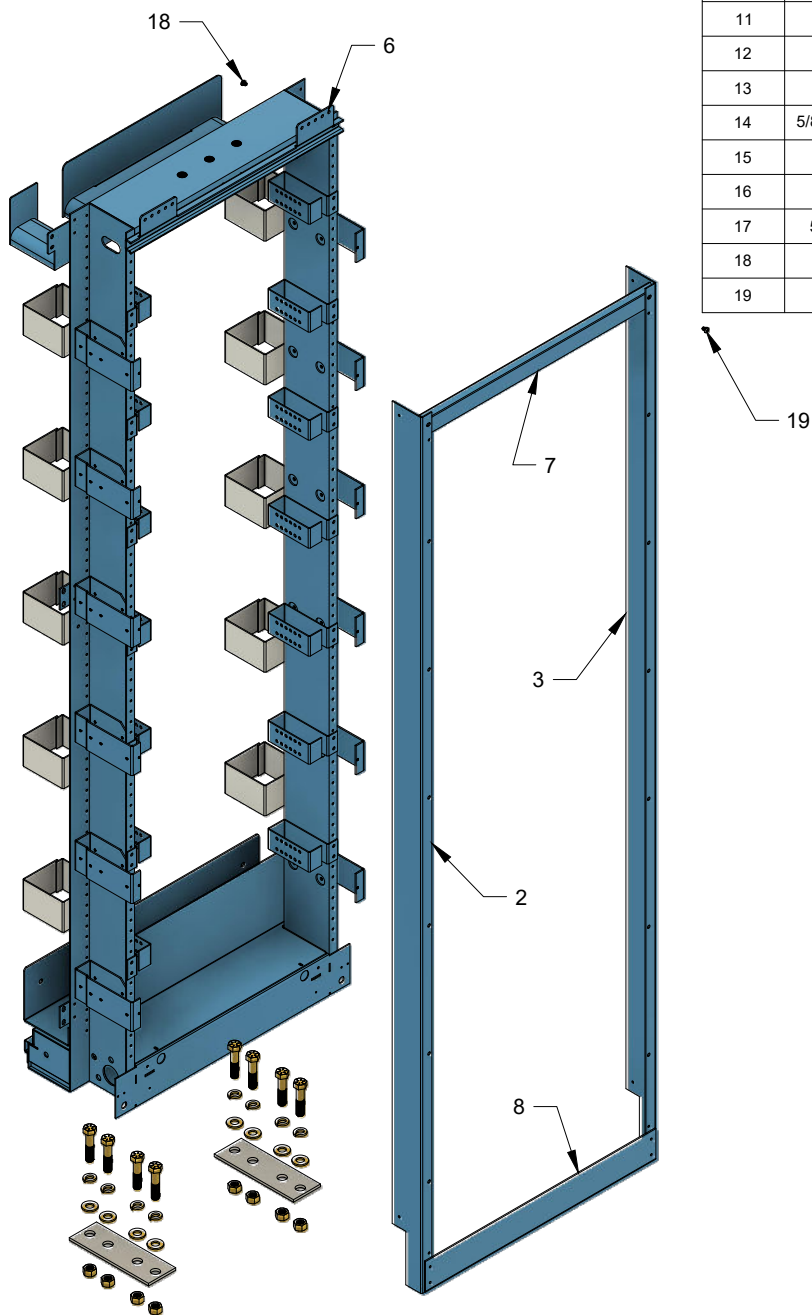

FIBER DISTRIBUTION BAYS (FOT - 12" DEEP - SHOP ASSEMBLED)

*SHIPS UPRIGHT AND
BOLTED TO THE PALLET

FRONT VIEW

SHEET 1 OF 2

REAR VIEW ON SHEET 2

ITEM LIST ON SHEET 2

R8LG084R-3A

(04/27/23)

Moreng Telecom Products
973-237-2001
www.morengtel.com

FIBER DISTRIBUTION BAYS (FOT - 12" DEEP - SHOP ASSEMBLED)

ITEM	DESCRIPTION	R8LG084R-3A
1	NETWORK BAY KIT, SEE 5-04	1
2	LEFT UPRIGHT	1
3	RIGHT UPRIGHT	1
4	12" BRACKET	14
5	12" BRACKET	12
6	CABLE TIE BAR(SEISMIC)	1
7	TOP PLATE	1
8	BOTTOM PLATE	1
9	UPPER TROUGH	1
10	JUMP SUPPORT BRACKET	1
11	LOWER TROUGH	1
12	RING BRACKET KIT	10
13	HOLD DOWN PLATE	2
14	5/8-11 x 2-3/4" HEX BOLT, ZY G5	8
15	5/8-11 HEX NUT, ZY G5	8
16	5/8" FLAT WASHER, ZY	8
17	5/8" SPRING LOCK WASHER	8
18	12-24 x 5/16" PHMS, ZC	94
19	12-24 x 3/8" PHMS, ZC	12

REAR VIEW
SHEET 2 OF 2

R8LG084R-3A

(04/27/23)

Moreng Telecom Products
973-237-2001
www.morengtel.com