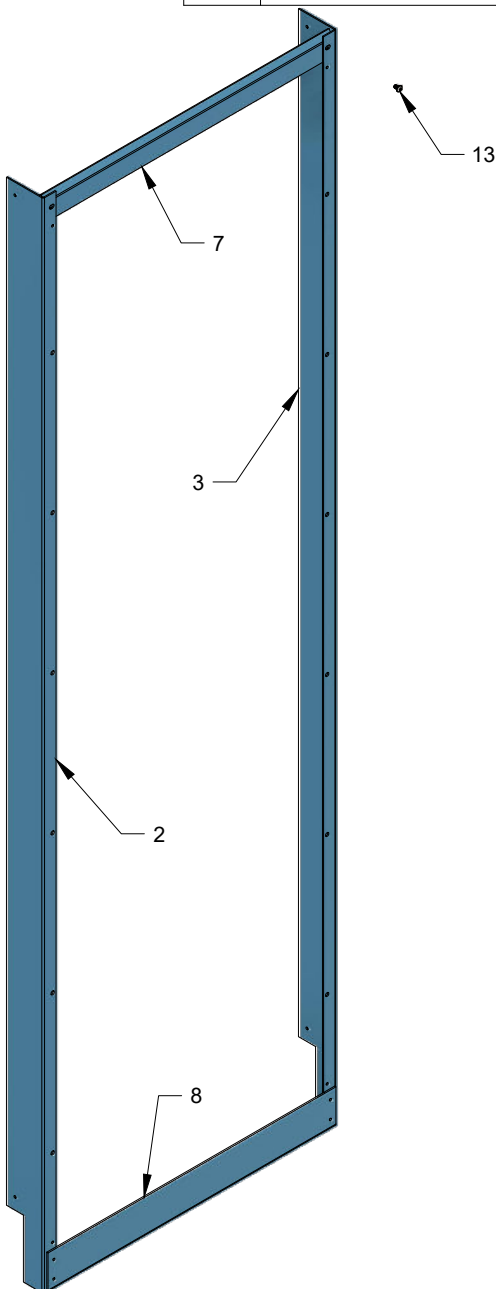

FIBER DISTRIBUTION BAYS (FOT - 15" DEEP)

FRONT VIEW

SHEET 1 OF 2

REAR VIEW ON SHEET 2

ITEM LIST ON SHEET 2

R8LG084R15-3

(04/27/23)

Moreng Telecom Products
973-237-2001
www.morengtel.com

FIBER DISTRIBUTION BAYS (FOT - 15" DEEP)

ITEM	DESCRIPTION	R8LG084R15-3
1	NETWORK BAY KIT, SEE 5-04	1
2	LEFT UPRIGHT	1
3	RIGHT UPRIGHT	1
4	15" BRACKET	14
5	15" BRACKET KIT	12
6	CABLE TIE BAR(SEISMIC)	1
7	TOP PLATE	1
8	BOTTOM PLATE	1
9	UPPER TROUGH	1
10	JUMP SUPPORT BRACKET	1
11	LOWER TROUGH	1
12	12-24 x 5/16" PHMS, ZC	72
13	12-24 x 3/8" PHMS, ZC	7

REAR VIEW

SHEET 2 OF 2

R8LG084R15-3

(04/27/23)

Moreng Telecom Products
973-237-2001
www.morengtel.com