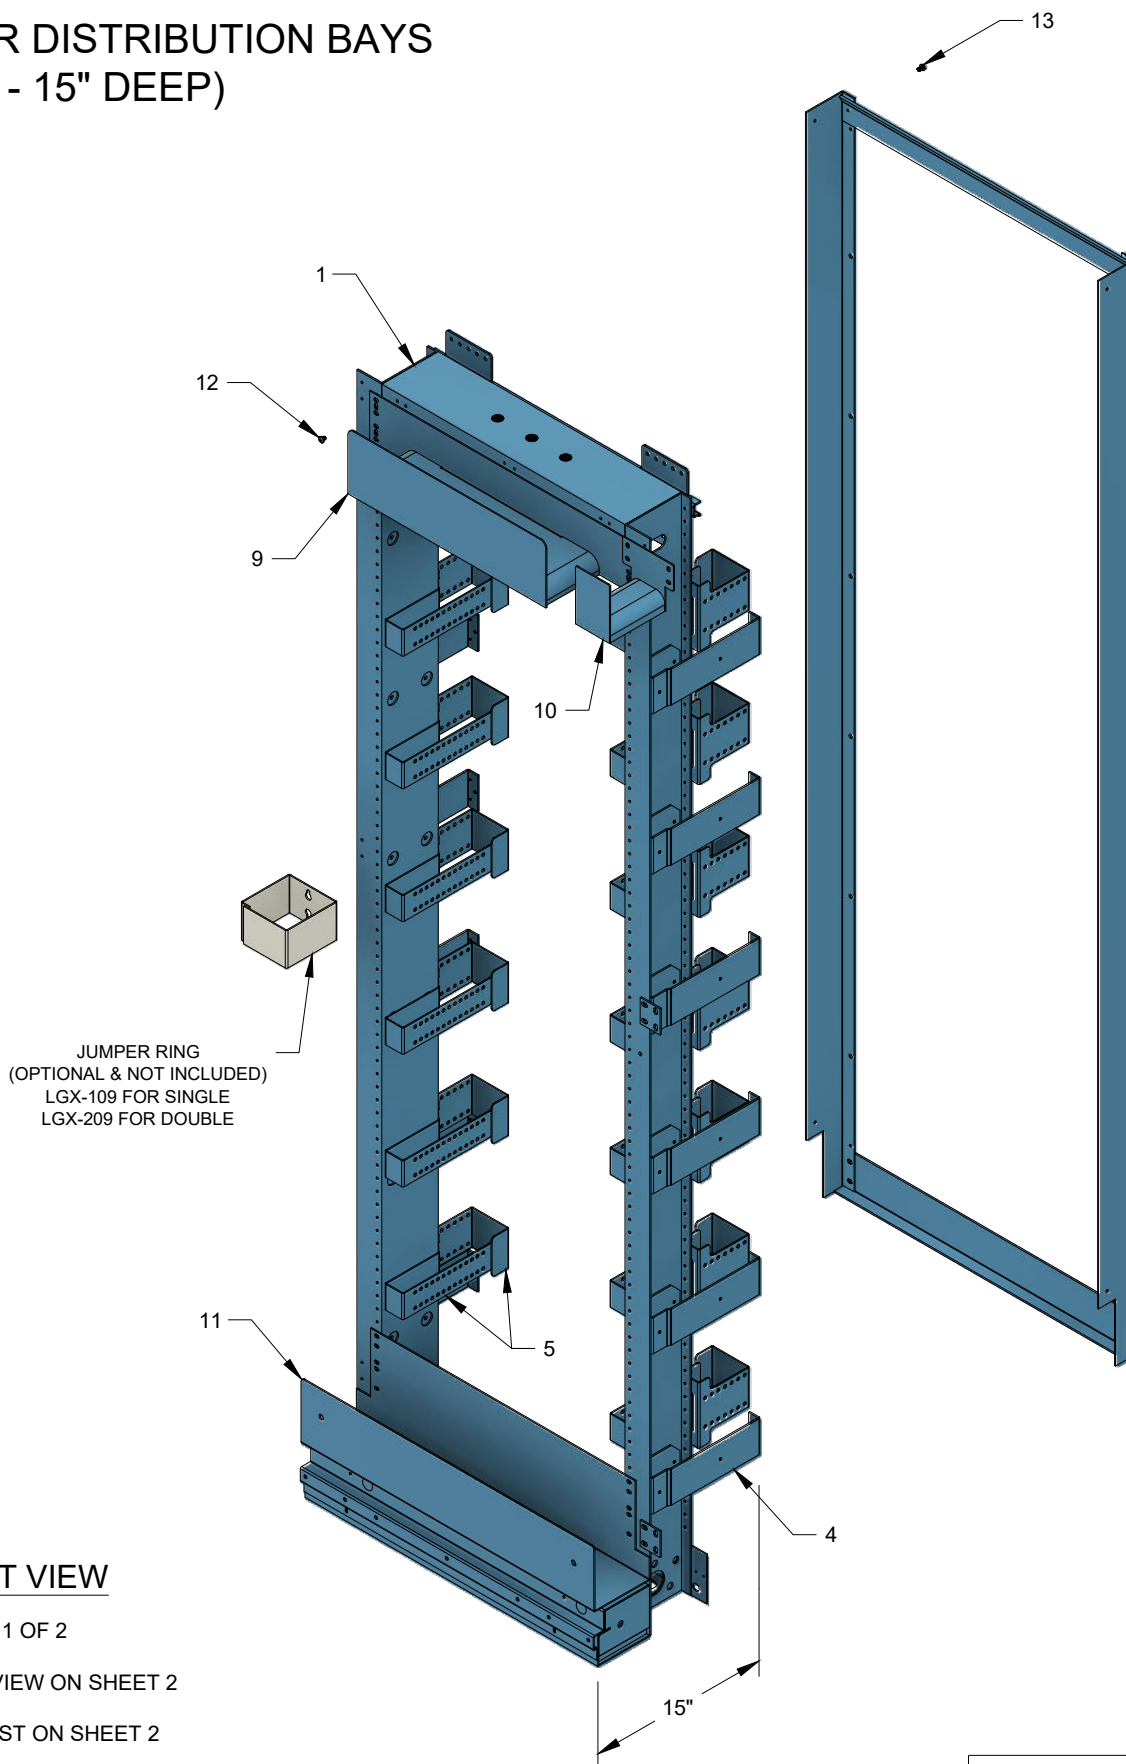

FIBER DISTRIBUTION BAYS (FOT - 15" DEEP)

FRONT VIEW

SHEET 1 OF 2

REAR VIEW ON SHEET 2

ITEM LIST ON SHEET 2

R8LG084R15-3

(04/27/23)

Moreng Telecom Products
973-237-2001
www.morengtel.com

FIBER DISTRIBUTION BAYS (FOT - 15" DEEP)

ITEM	DESCRIPTION	R8LG084R15-3
1	NETWORK BAY KIT, SEE 5-04	1
2	LEFT UPRIGHT	1
3	RIGHT UPRIGHT	1
4	15" BRACKET	14
5	15" BRACKET KIT	12
6	CABLE TIE BAR(SEISMIC)	1
7	TOP PLATE	1
8	BOTTOM PLATE	1
9	UPPER TROUGH	1
10	JUMP SUPPORT BRACKET	1
11	LOWER TROUGH	1
12	12-24 x 5/16" PHMS, ZC	72
13	12-24 x 3/8" PHMS, ZC	7

REAR VIEW

SHEET 2 OF 2

R8LG084R15-3

(04/27/23)

Moreng Telecom Products
973-237-2001
www.morengtel.com