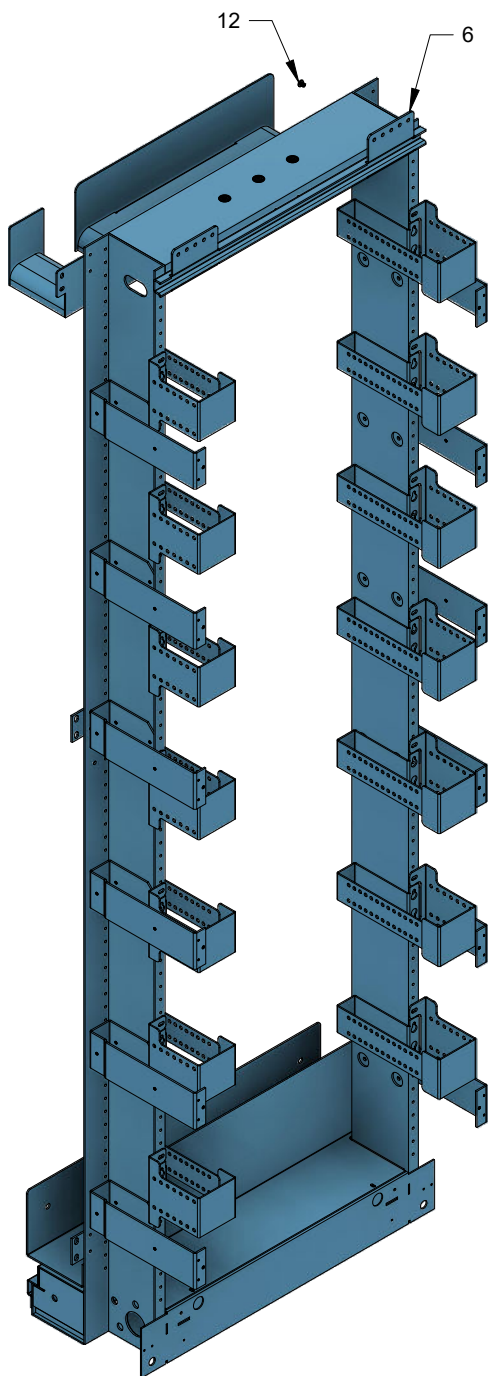

FIBER DISTRIBUTION BAYS (FOT - 15" DEEP)

FRONT VIEW

SHEET 1 OF 2

REAR VIEW ON SHEET 2

ITEM LIST ON SHEET 2

R8LG084R15-3

(04/27/23)

Moreng Telecom Products
973-237-2001
www.morengtel.com

FIBER DISTRIBUTION BAYS (FOT - 15" DEEP)

ITEM	DESCRIPTION	R8LG084R15-3
1	NETWORK BAY KIT, SEE 5-04	1
2	LEFT UPRIGHT	1
3	RIGHT UPRIGHT	1
4	15" BRACKET	14
5	15" BRACKET KIT	12
6	CABLE TIE BAR(SEISMIC)	1
7	TOP PLATE	1
8	BOTTOM PLATE	1
9	UPPER TROUGH	1
10	JUMP SUPPORT BRACKET	1
11	LOWER TROUGH	1
12	12-24 x 5/16" PHMS, ZC	72
13	12-24 x 3/8" PHMS, ZC	7

REAR VIEW

SHEET 2 OF 2

R8LG084R15-3

(04/27/23)

Moreng Telecom Products
973-237-2001
www.morengtel.com