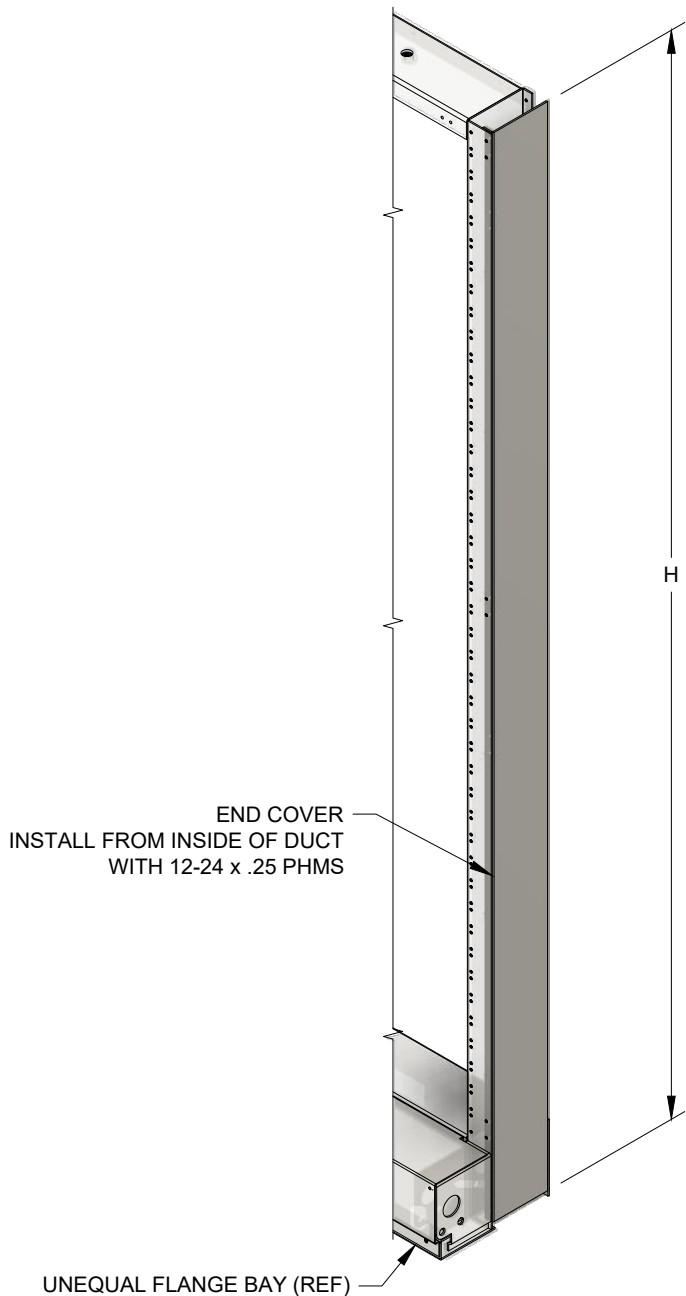

# UNEQUAL FLANGE BAY END COVERS

MATERIAL: CARBON STEEL

FINISH OPTIONS:

- x = 1: MTP GRAY
- x = 3: NETWORK BLUE
- x = 4: OFF WHITE
- OTHER FINISHES AVAILABLE

ALL ASSEMBLY HARDWARE INCLUDED

FOR SEISMIC BAYS USE R7EC  
SHIELDS (SEE PAGE 5-35)

"H"	PART #
84	<b>R2EC084-x</b>
108	<b>R2EC108-x</b>
138	<b>R2EC138-x</b>

(04/26/23)

Moreng Telecom Products  
973-237-2001  
www.morengtel.com