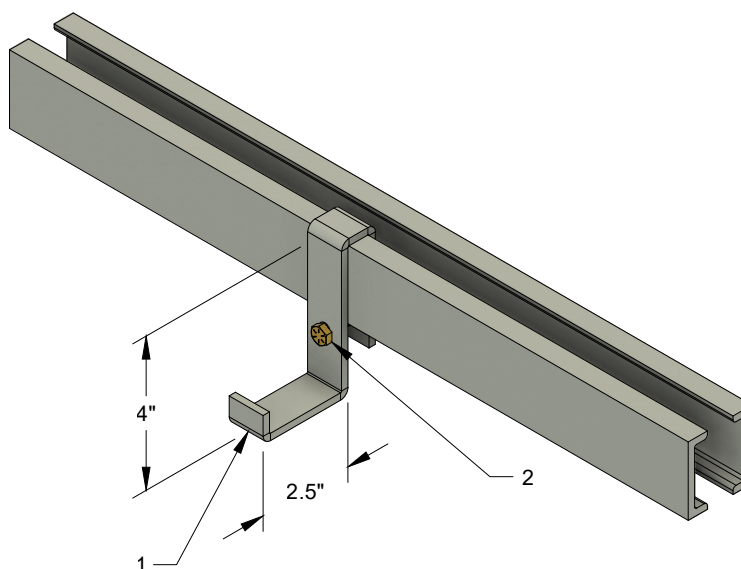

CONNECTION OF TOP OF 7' x 23" BAY TO 2" CHANNEL FRAMING (1" OFFSET)

ITEM	DESCRIPTION	SFH-123
1	CHANNEL PLATED	1
2	2" x 5/8" CHANNEL CLIP	4
3	5/8" STRUT CLIP	2
4	5/8-11 STRUT NUT	2
5	5/8-11 x 3" HEX BOLT, ZY	2
6	5/8-11 x 2" HEX BOLT, ZY	2
7	5/8 STEEL FLAT WASHER, ZY	2

CONNECTION OF CABLE BRACKET TO 2" CHANNEL FRAMING (2" UNDER)

ITEM	DESCRIPTION	SFH-644K
1	CABLE BRACKET	1
2	1/4-20 x 1 HEX BOLT, ZY	1

(05/02/22)

Moreng Telecom Products
973-237-2001
www.morengtel.com