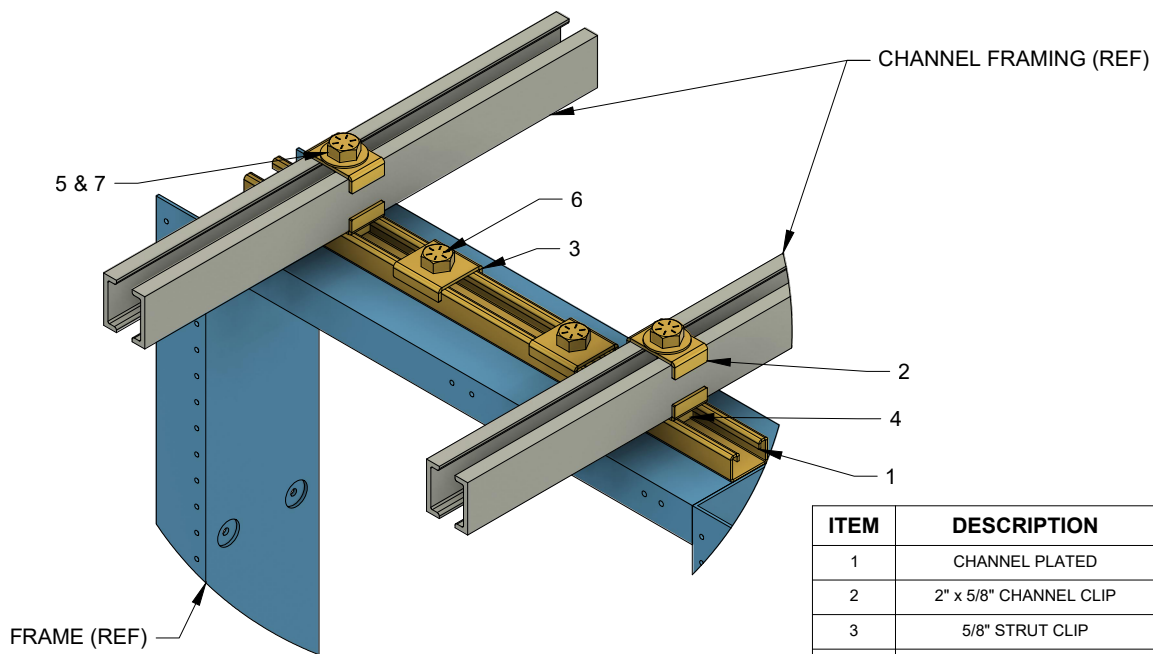

CONNECTION OF TOP OF 7' x 23" BAY TO 2" CHANNEL FRAMING (1" OFFSET)

ITEM	DESCRIPTION	SFH-123
1	CHANNEL PLATED	1
2	2" x 5/8" CHANNEL CLIP	4
3	5/8" STRUT CLIP	2
4	5/8-11 STRUT NUT	2
5	5/8-11 x 3" HEX BOLT, ZY	2
6	5/8-11 x 2" HEX BOLT, ZY	2
7	5/8 STEEL FLAT WASHER, ZY	2

CONNECTION OF CABLE BRACKET TO 2" CHANNEL FRAMING (2" UNDER)

ITEM	DESCRIPTION	SFH-644K
1	CABLE BRACKET	1
2	1/4-20 x 1 HEX BOLT, ZY	1

(05/02/22)

Moreng Telecom Products
973-237-2001
www.morengtel.com