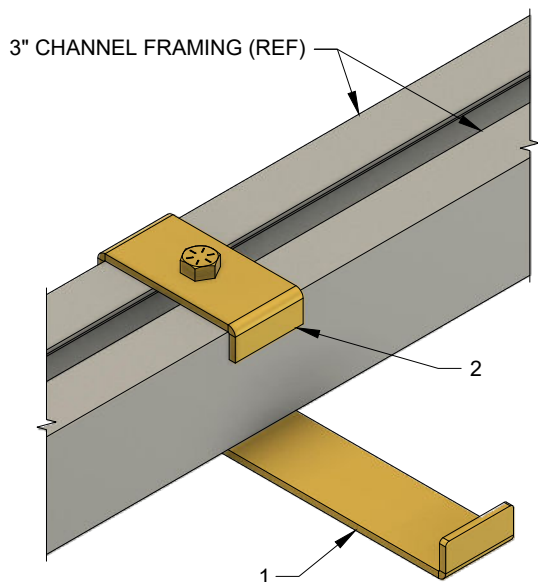

CONNECTION OF CABLE BRACKET TO 3" CHANNEL FRAMING

ITEM	DESCRIPTION	SFC-3-857K
1	10-1/4" CABLE BRACKET	1
2	3" CHANNEL CLIP, ZY	1
3	1/2-13 x 4" HEX BOLT, ZY	1
4	1/2-13 HEX NUT, ZY	1
5	1/2 FLAT WASHER, ZY	1
6	1/2 EXTERNAL TOOTH LOCK WASHER, ZY	1