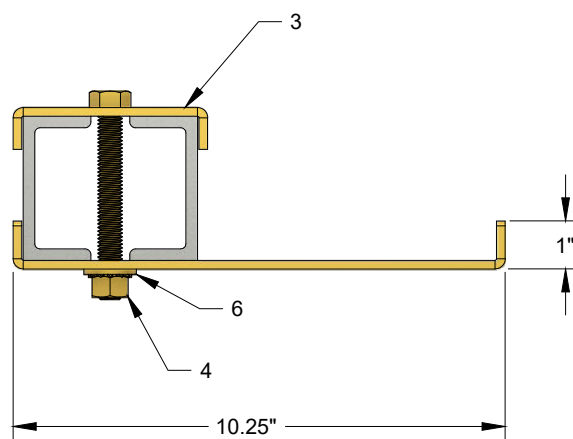

CONNECTION OF CABLE BRACKET TO 3" CHANNEL FRAMING

ITEM	DESCRIPTION	SFC-3-857K
1	10-1/4" CABLE BRACKET	1
2	3" CHANNEL CLIP, ZY	1
3	1/2-13 x 4" HEX BOLT, ZY	1
4	1/2-13 HEX NUT, ZY	1
5	1/2 FLAT WASHER, ZY	1
6	1/2 EXTERNAL TOOTH LOCK WASHER, ZY	1