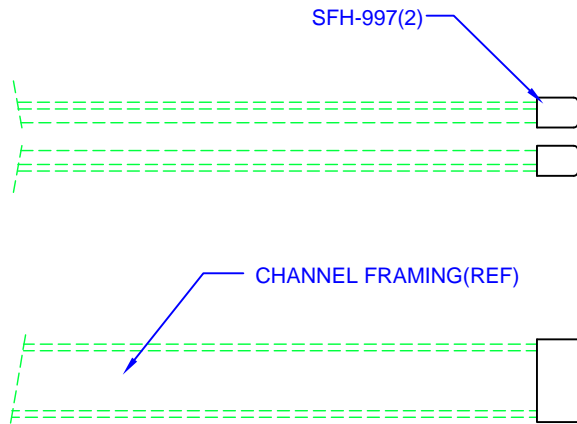

Z-4 END BOLT KIT  
CHANNEL FRAMING

SFH-988

RUBBER END CAPS FOR  
CHANNEL FRAMING (PR)

SFH-999