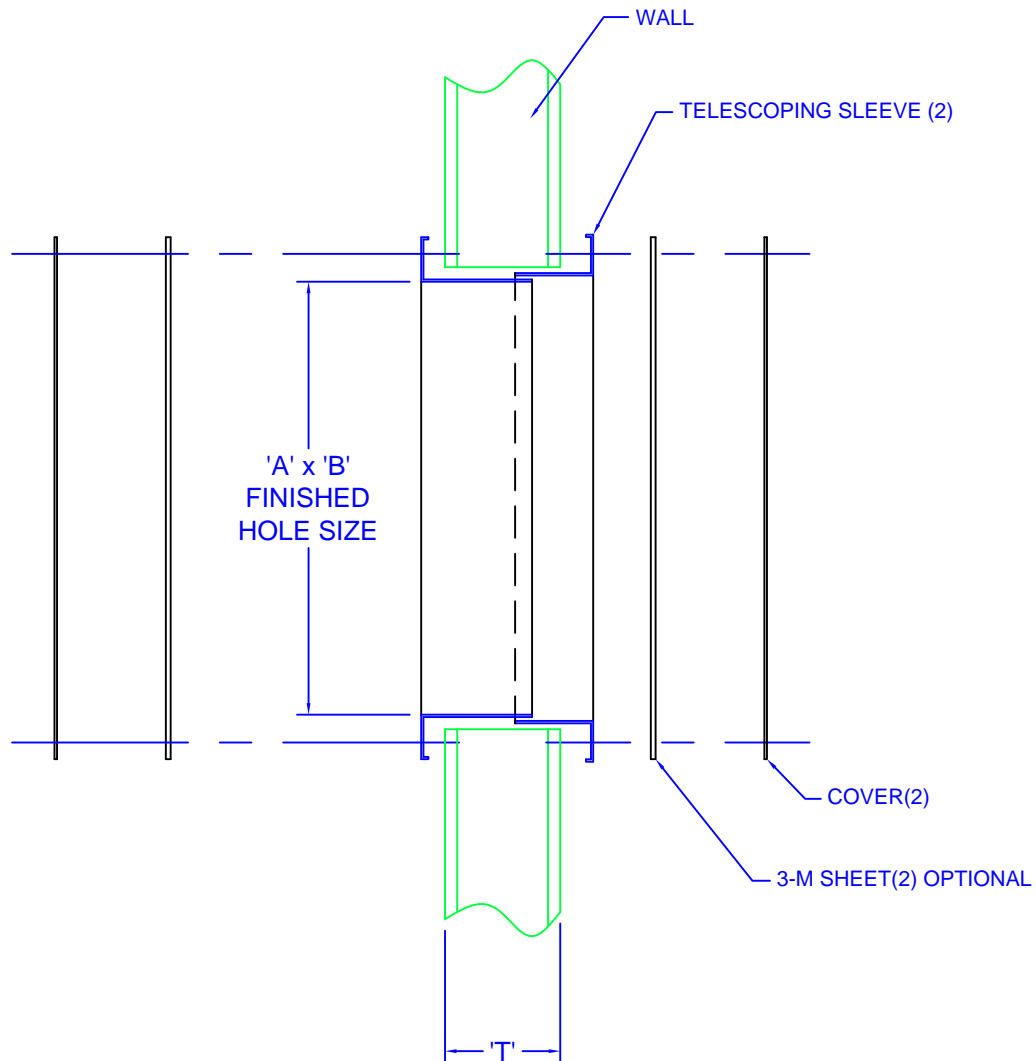

CABLE HOLE SLEEVE KITS

(HOLE THRU WALL)

NOTES:

- MATERIAL: CARBON STEEL
- FINISH: TELCO GRAY
- INSTALLER TO DRILL ALL HOLES AND FURNISH SCREWS

ORDERING NOTES:

- SPECIFY 'A', 'B', AND 'T' DIMS
- ORDER CWS-100F IF 3-M SHEETS ARE NEEDED