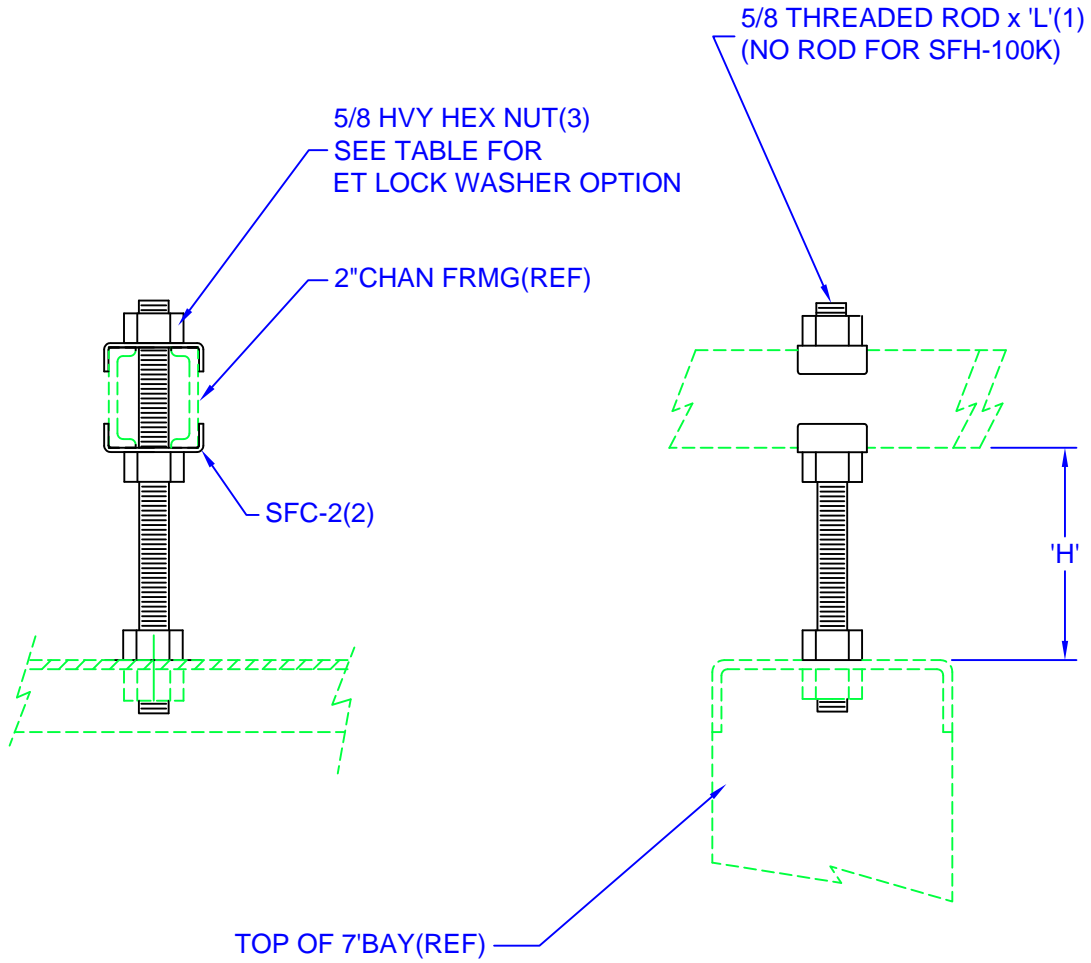

CONNECTION OF:
TOP OF 7' BAY TO
2" CHANNEL FRAMING
(VARIABLE HEIGHTS)

'H'	'L'	NO LOCK WASHERS	w/ LOCK WASHERS
		PART #	PART #
--	00	SFH-100K	SFH-100KE
02	06	SFH-100K06	SFH-100K06E
04	08	SFH-100K08	SFH-100K08E
06	10	SFH-100K10	SFH-100K10E
08	12	SFH-100K12	SFH-100K12E
10	14	SFH-100K14	SFH-100K14E
12	16	SFH-100K16	SFH-100K16E
14	18	SFH-100K18	SFH-100K18E
20	24	SFH-100K24	SFH-100K24E