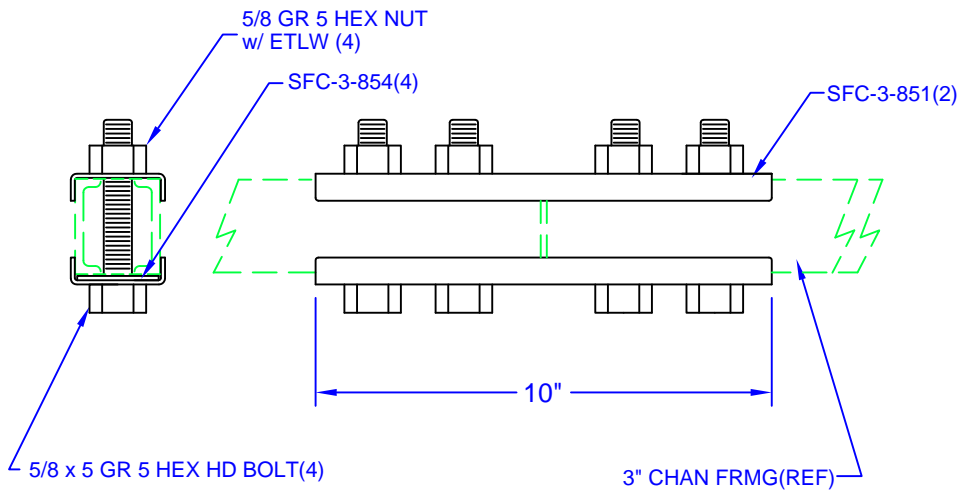

SECTION A-A

FINISH: ZINC PLATE & YELLOW CHROMATE

3"CHAN FRMG SPLICE
(BOLTED)

SFC-3-350

FINISH: ZINC PLATE & YELLOW CHROMATE

3"CHAN FRMG SPLICE
(4 BOLT - FRICTION))

SFC-3-850