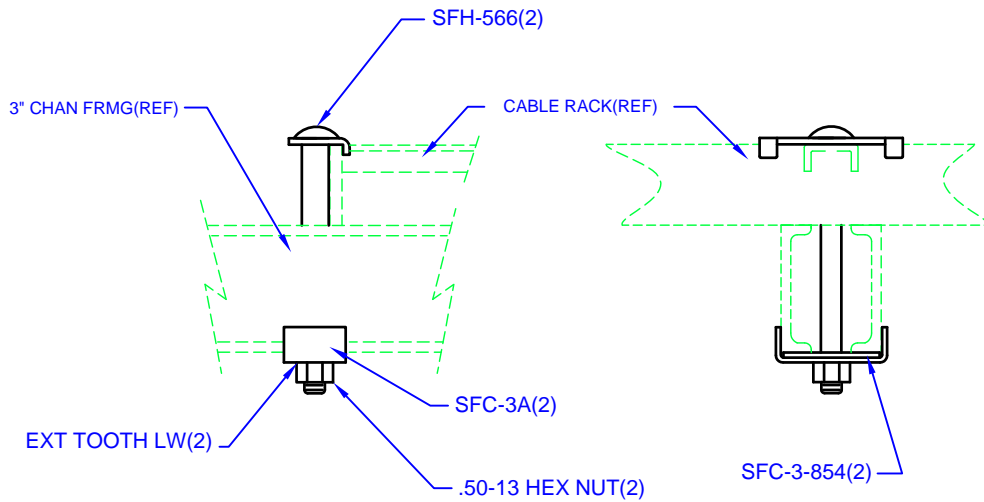

SINGLE 2" CABLE RACK
"J" BOLT SUPPORT KIT
OVER 3" FRAMING CHANNEL

SFH-565K2

SINGLE 2" CABLE RACK
SPANNER BOLT SUPPORT KIT
OVER 3" FRAMING CHANNEL

SFH-566K2