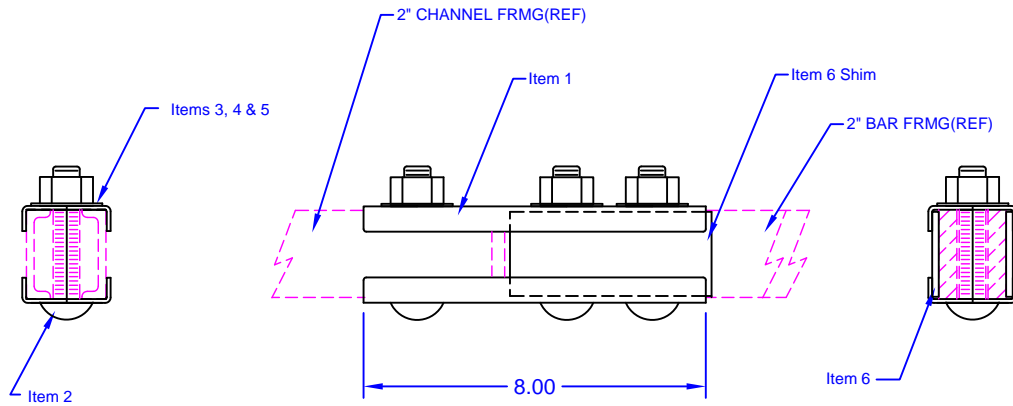

STOCKLIST			
ITEM #	Part #	Description	Qty
1	SFB-1-816	Channel, Splice	2
2	CH506211325Y	Bolt, 5/8 x 3-1/4	3
3	NHC06211Y	Nut, Hex 62-11	3
4	WFC062Y	Washer, Flat 5/8	3
5	WEC062Y	Washer, ETT 5/8	3

**SPLICING OF:
2" BAR FRMG
(3 BOLT)**

FINISH: ZINC PLATE & YELLOW CHROMATE

PART #
SFB-1-815

STOCKLIST			
ITEM #	Part #	Description	Qty
1	SFC-2-827	Plate, Splice	2
2	MCC05013300Y	Bolt, 1/2 x 3 Carriage	3
3	WEC050Y	Washer, ETT 1/2	3
4	WFC050Y	Washer, Flat 1/2	3
5	NHC05013Y	Nut, Hex 50-13	3
6	SFC-2-819A	Shim	2

**SPLICING OF:
2" CHAN TO 2" BAR FRMG
(3 BOLT)**

FINISH: ZINC PLATE & YELLOW CHROMATE

PART #
SFC-2-819

(05/08/13)

Moreng Telecom Products
973-237-2001
www.morengtel.com