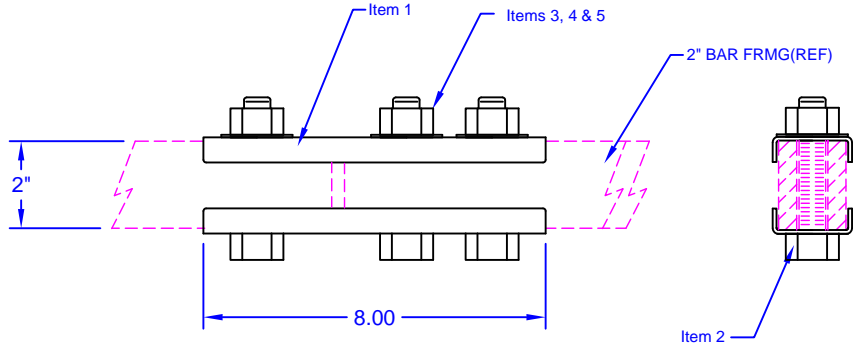

STOCKLIST			
ITEM #	Part #	Description	Qty
1	SFB-1-816	Channel, Splice	2
2	CH506211325Y	Bolt, 5/8 x 3-1/4	3
3	NHC06211Y	Nut, Hex 62-11	3
4	WFC062Y	Washer, Flat 5/8	3
5	WEC062Y	Washer, ETT 5/8	3

**SPLICING OF:
2" BAR FRMG
(3 BOLT)**

FINISH: ZINC PLATE & YELLOW CHROMATE

PART #
SFB-1-815

STOCKLIST			
ITEM #	Part #	Description	Qty
1	SFC-2-827	Plate, Splice	2
2	MCC05013300Y	Bolt, 1/2 x 3 Carriage	3
3	WEC050Y	Washer, ETT 1/2	3
4	WFC050Y	Washer, Flat 1/2	3
5	NHC05013Y	Nut, Hex 50-13	3
6	SFC-2-819A	Shim	2

**SPLICING OF:
2" CHAN TO 2" BAR FRMG
(3 BOLT)**

FINISH: ZINC PLATE & YELLOW CHROMATE

PART #
SFC-2-819

(05/08/13)

Moreng Telecom Products
973-237-2001
www.morengtel.com