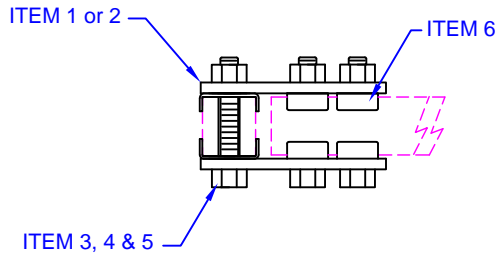

STOCKLIST				
ITEM #	Part #	Part #	SFB-4-820	SFB-4-820Y
1	SFC-2-821	Bar (Gray)	2	
2	SFC-2-821Y	Bar (Z-Y)		2
3	CH506211600Y	Bolt, 5/8 x 6 GR5	5	5
4	NHC06211Y	Nut, 5/8 Hvy Hex GR5	5	5
5	WEC062Y	Washer, ETT 5/8	5	5
6	SFB-1	Clip	10	10

**FINISH NOTES:**

- 1) BARS ARE MTP POWDER GRAY
- 2) BARS ARE ZINC-YELLOW(ROHS)

**4" BAR FRAMING SPLICE AT SAME LEVEL (CROSS)**

NOTE	PART #
1	SFB-4-820
2	SFB-4-820Y

STOCKLIST				
ITEM #	Part #	Part #	SFB-4-822	SFB-4-822Y
1	SFC-2-823	Bar (Gray)	2	
2	SFC-2-823Y	Bar (Z-Y)		2
3	CH506211600Y	Bolt, 5/8 x 6 GR5	3	3
4	NHC06211Y	Nut, 5/8 Hvy Hex GR5	3	3
5	WEC062Y	Washer, ETT 5/8	3	3
6	SFB-1	Clip	6	6

**FINISH NOTES:**

- 1) BARS ARE MTP POWDER GRAY
- 2) BARS ARE ZINC-YELLOW(ROHS)

**4" BAR FRAMING SPLICE AT SAME LEVEL (TEE)**

NOTE	PART #
1	SFB-4-822
2	SFB-4-822Y