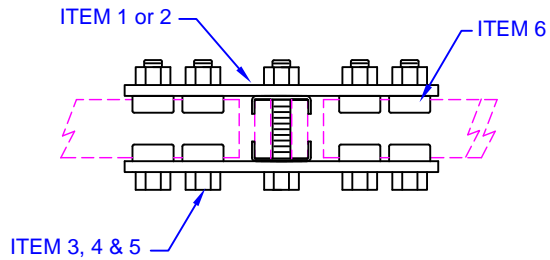

STOCKLIST				
ITEM #	Part #	Part #	SFB-4-820	SFB-4-820Y
1	SFC-2-821	Bar (Gray)	2	
2	SFC-2-821Y	Bar (Z-Y)		2
3	CH506211600Y	Bolt, 5/8 x 6 GR5	5	5
4	NHC06211Y	Nut, 5/8 Hvy Hex GR5	5	5
5	WEC062Y	Washer, ETT 5/8	5	5
6	SFB-1	Clip	10	10

**FINISH NOTES:**

- 1) BARS ARE MTP POWDER GRAY
- 2) BARS ARE ZINC-YELLOW(ROHS)

**4" BAR FRAMING SPLICE AT SAME LEVEL (CROSS)**

NOTE	PART #
1	SFB-4-820
2	SFB-4-820Y

STOCKLIST				
ITEM #	Part #	Part #	SFB-4-822	SFB-4-822Y
1	SFC-2-823	Bar (Gray)	2	
2	SFC-2-823Y	Bar (Z-Y)		2
3	CH506211600Y	Bolt, 5/8 x 6 GR5	3	3
4	NHC06211Y	Nut, 5/8 Hvy Hex GR5	3	3
5	WEC062Y	Washer, ETT 5/8	3	3
6	SFB-1	Clip	6	6

**FINISH NOTES:**

- 1) BARS ARE MTP POWDER GRAY
- 2) BARS ARE ZINC-YELLOW(ROHS)

**4" BAR FRAMING SPLICE AT SAME LEVEL (TEE)**

NOTE	PART #
1	SFB-4-822
2	SFB-4-822Y