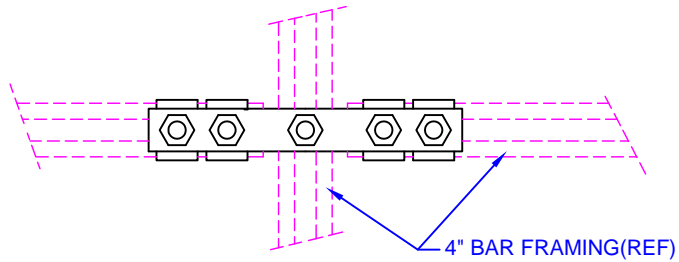

STOCKLIST				
ITEM #	Part #	Part #	SFB-4-820	SFB-4-820Y
1	SFC-2-821	Bar (Gray)	2	
2	SFC-2-821Y	Bar (Z-Y)		2
3	CH506211600Y	Bolt, 5/8 x 6 GR5	5	5
4	NHC06211Y	Nut, 5/8 Hvy Hex GR5	5	5
5	WEC062Y	Washer, ETT 5/8	5	5
6	SFB-1	Clip	10	10

**FINISH NOTES:**

- 1) BARS ARE MTP POWDER GRAY
- 2) BARS ARE ZINC-YELLOW(ROHS)

**4" BAR FRAMING SPLICE AT SAME LEVEL (CROSS)**

NOTE	PART #
1	SFB-4-820
2	SFB-4-820Y

STOCKLIST				
ITEM #	Part #	Part #	SFB-4-822	SFB-4-822Y
1	SFC-2-823	Bar (Gray)	2	
2	SFC-2-823Y	Bar (Z-Y)		2
3	CH506211600Y	Bolt, 5/8 x 6 GR5	3	3
4	NHC06211Y	Nut, 5/8 Hvy Hex GR5	3	3
5	WEC062Y	Washer, ETT 5/8	3	3
6	SFB-1	Clip	6	6

**FINISH NOTES:**

- 1) BARS ARE MTP POWDER GRAY
- 2) BARS ARE ZINC-YELLOW(ROHS)

**4" BAR FRAMING SPLICE AT SAME LEVEL (TEE)**

NOTE	PART #
1	SFB-4-822
2	SFB-4-822Y