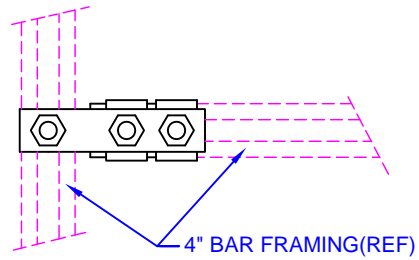

STOCKLIST				
ITEM #	Part #	Part #	SFB-4-820	SFB-4-820Y
1	SFC-2-821	Bar (Gray)	2	
2	SFC-2-821Y	Bar (Z-Y)		2
3	CH506211600Y	Bolt, 5/8 x 6 GR5	5	5
4	NHC06211Y	Nut, 5/8 Hvy Hex GR5	5	5
5	WEC062Y	Washer, ETT 5/8	5	5
6	SFB-1	Clip	10	10

**FINISH NOTES:**

- 1) BARS ARE MTP POWDER GRAY
- 2) BARS ARE ZINC-YELLOW(ROHS)

**4" BAR FRAMING SPLICE AT SAME LEVEL (CROSS)**

NOTE	PART #
1	SFB-4-820
2	SFB-4-820Y

STOCKLIST				
ITEM #	Part #	Part #	SFB-4-822	SFB-4-822Y
1	SFC-2-823	Bar (Gray)	2	
2	SFC-2-823Y	Bar (Z-Y)		2
3	CH506211600Y	Bolt, 5/8 x 6 GR5	3	3
4	NHC06211Y	Nut, 5/8 Hvy Hex GR5	3	3
5	WEC062Y	Washer, ETT 5/8	3	3
6	SFB-1	Clip	6	6

**FINISH NOTES:**

- 1) BARS ARE MTP POWDER GRAY
- 2) BARS ARE ZINC-YELLOW(ROHS)

**4" BAR FRAMING SPLICE AT SAME LEVEL (TEE)**

NOTE	PART #
1	SFB-4-822
2	SFB-4-822Y