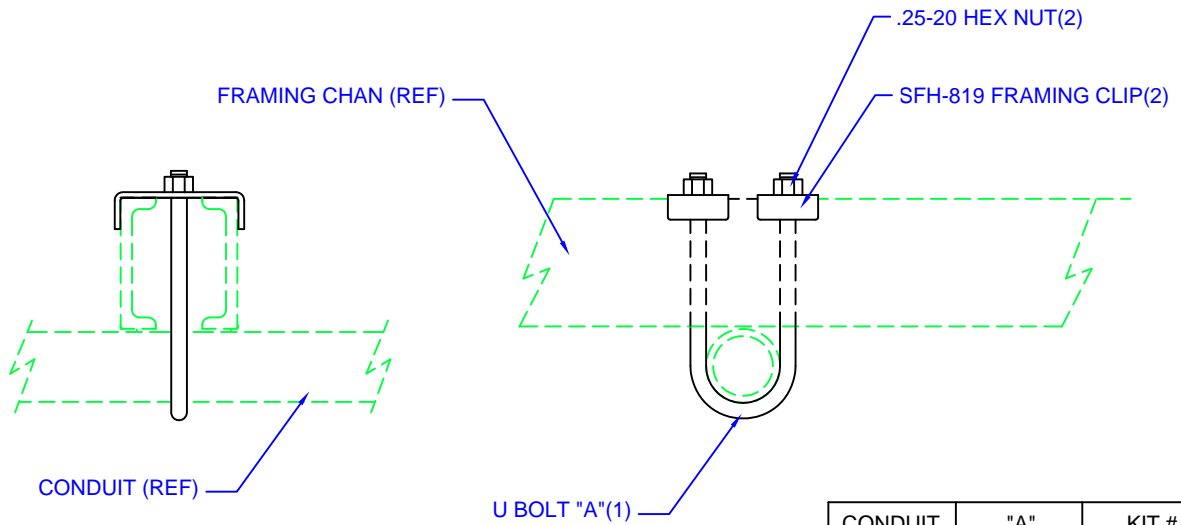

CONNECTION OF:  
1/2" THRU 2" RIGID CONDUIT TO  
2" PERPENDICULAR CHANNEL FRAMING

| CONDUIT    | "A"      | KIT #   |
|------------|----------|---------|
| 1/2" IPS   | SFH-8121 | SFH-812 |
| 3/4" IPS   | SFH-8131 | SFH-813 |
| 1" IPS     | SFH-8141 | SFH-814 |
| 1-1/4" IPS | SFH-8151 | SFH-815 |
| 1-1/2" IPS | SFH-8161 | SFH-816 |
| 2" IPS     | SFH-8171 | SFH-817 |

CONNECTION OF:  
2" CONDUIT TO  
5/8 HANGER ROD

**SFH-831K**