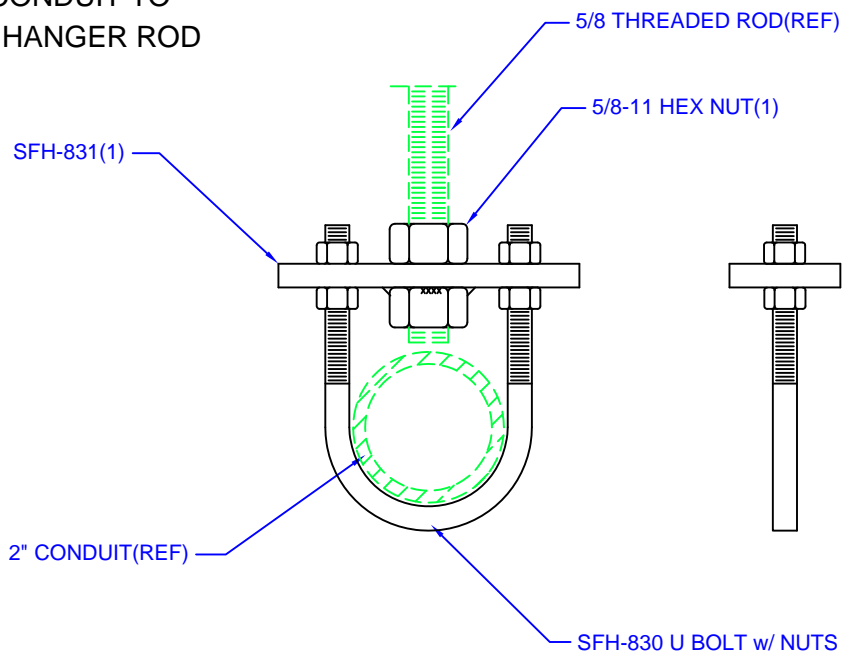

CONNECTION OF:  
1/2" THRU 2" RIGID CONDUIT TO  
2" PERPENDICULAR CHANNEL FRAMING

| CONDUIT    | "A"      | KIT #   |
|------------|----------|---------|
| 1/2" IPS   | SFH-8121 | SFH-812 |
| 3/4" IPS   | SFH-8131 | SFH-813 |
| 1" IPS     | SFH-8141 | SFH-814 |
| 1-1/4" IPS | SFH-8151 | SFH-815 |
| 1-1/2" IPS | SFH-8161 | SFH-816 |
| 2" IPS     | SFH-8171 | SFH-817 |

CONNECTION OF:  
2" CONDUIT TO  
5/8 HANGER ROD

**SFH-831K**