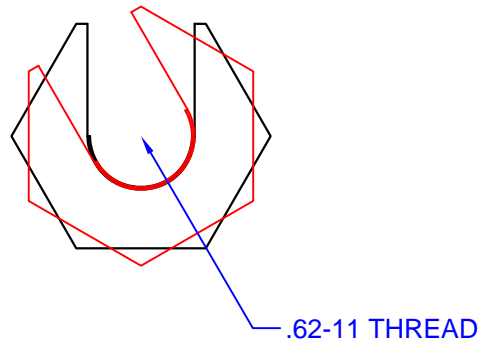

**SPLIT HEX NUT (5/8-11)**  
 (FOR USE ON EXISTING RODS)

- MATERIAL: CARBON STEEL
- FINISH: ZINC PLATE - YELLOW CHROMATE

NHC06211Y-S

**EXTERNAL TOOTH LOCK WASHERS**

- MATERIAL: CARBON STEEL
- FINISH: ZINC PLATE - YELLOW CHROMATE

SIZE	PART #	W	D	T
#8	WEC008Y	.381	.168	.018
#10	WEC010Y	.410	.195	.018
#12	WEC012Y	.475	.221	.020
.25	WEC025Y	.510	.256	.023
.31	WEC031Y	.610	.320	.028
.38	WEC037Y	.694	.384	.032
.50	WEC050Y	.900	.513	.037
.62	WEC062Y	1.07	.641	.042