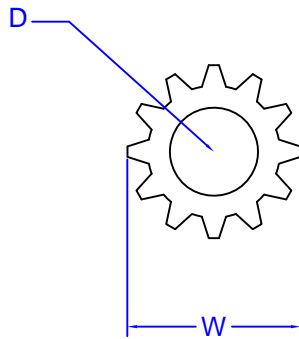

**SPLIT HEX NUT (5/8-11)**  
 (FOR USE ON EXISTING RODS)

- MATERIAL: CARBON STEEL
- FINISH: ZINC PLATE - YELLOW CHROMATE

NHC06211Y-S

**EXTERNAL TOOTH LOCK WASHERS**

- MATERIAL: CARBON STEEL
- FINISH: ZINC PLATE - YELLOW CHROMATE

SIZE	PART #	W	D	T
#8	WEC008Y	.381	.168	.018
#10	WEC010Y	.410	.195	.018
#12	WEC012Y	.475	.221	.020
.25	WEC025Y	.510	.256	.023
.31	WEC031Y	.610	.320	.028
.38	WEC037Y	.694	.384	.032
.50	WEC050Y	.900	.513	.037
.62	WEC062Y	1.07	.641	.042