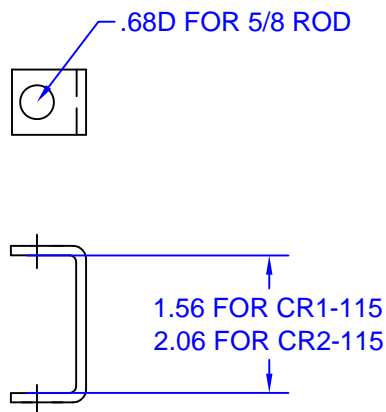

CABLE RACK "G" CLIPS

- MATERIAL: CARBON STEEL
- FINISH: ZINC PLATE - YELLOW CHROMATE

"D"	PART #
1-1/2"	CR1-115
2"	CR2-115

CABLE RACK "C" CLIPS

- MATERIAL: CARBON STEEL
- FINISH: ZINC PLATE - YELLOW CHROMATE

"D" IS DEPTH OF CA RK SIDE BAR

"D"	PART #
1-1/2"	CR1-116
2"	CR2-116