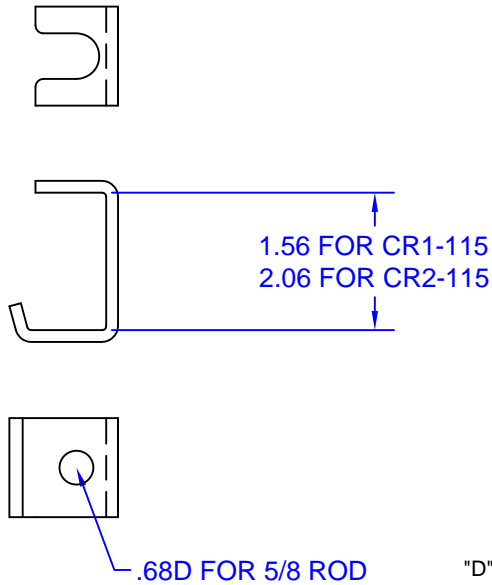

CABLE RACK "G" CLIPS

- MATERIAL: CARBON STEEL
- FINISH: ZINC PLATE - YELLOW CHROMATE

"D"	PART #
1-1/2"	CR1-115
2"	CR2-115

CABLE RACK "C" CLIPS

- MATERIAL: CARBON STEEL
- FINISH: ZINC PLATE - YELLOW CHROMATE

"D" IS DEPTH OF CA RK SIDE BAR

"D"	PART #
1-1/2"	CR1-116
2"	CR2-116