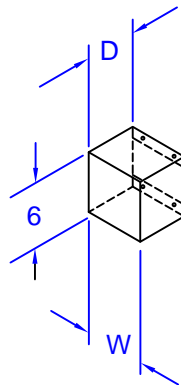

## R4R BAYS FIXED GD RAILS

FINISH: TELCO GRAY  
 -- SEE OPTION ABOVE  
 MATERIAL: CARBON STEEL  
 INCLUDES:  
 -ALL MOUNTING HARDWARE

FINISH OPTIONS:  
 MTP GRAY x=1  
 NETWORK BLUE x=3

'W'	'D'	PART #
21.94	1"	R4G191-x
21.94	2"	R4G192-x
21.94	5"	R4G195-x
25.94	1"	R4G231-x
25.94	2"	R4G232-x
25.94	5"	R4G235-x
25.94	8"	R4G238-x

## R2R or R4R BAYS FIXED GD RAIL FILLERS

FINISH: TELCO GRAY  
 MATERIAL: CARBON STEEL  
 INCLUDES:  
 -ALL MOUNTING HARDWARE

FINISH OPTIONS:  
 MTP GRAY x=1  
 NETWORK BLUE x=3

'W'	'D'	PART #
2.38	1"	R2G021-x
2.38	2"	R2G022-x
2.38	5"	R2G025-x
4.88	1"	R2G051-x
4.88	2"	R2G052-x
4.88	5"	R2G055-x