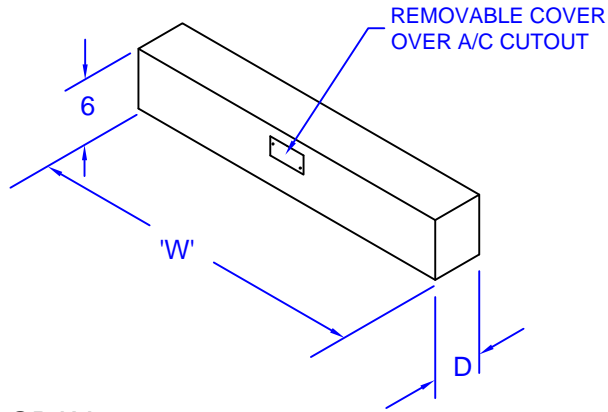

## R4R BAYS FIXED GD RAILS

FINISH: TELCO GRAY  
 -- SEE OPTION ABOVE  
 MATERIAL: CARBON STEEL  
 INCLUDES:  
 -ALL MOUNTING HARDWARE

FINISH OPTIONS:  
 MTP GRAY x=1  
 NETWORK BLUE x=3

'W'	'D'	PART #
21.94	1"	R4G191-x
21.94	2"	R4G192-x
21.94	5"	R4G195-x
25.94	1"	R4G231-x
25.94	2"	R4G232-x
25.94	5"	R4G235-x
25.94	8"	R4G238-x

## R2R or R4R BAYS FIXED GD RAIL FILLERS

FINISH: TELCO GRAY  
 MATERIAL: CARBON STEEL  
 INCLUDES:  
 -ALL MOUNTING HARDWARE

FINISH OPTIONS:  
 MTP GRAY x=1  
 NETWORK BLUE x=3

'W'	'D'	PART #
2.38	1"	R2G021-x
2.38	2"	R2G022-x
2.38	5"	R2G025-x
4.88	1"	R2G051-x
4.88	2"	R2G052-x
4.88	5"	R2G055-x