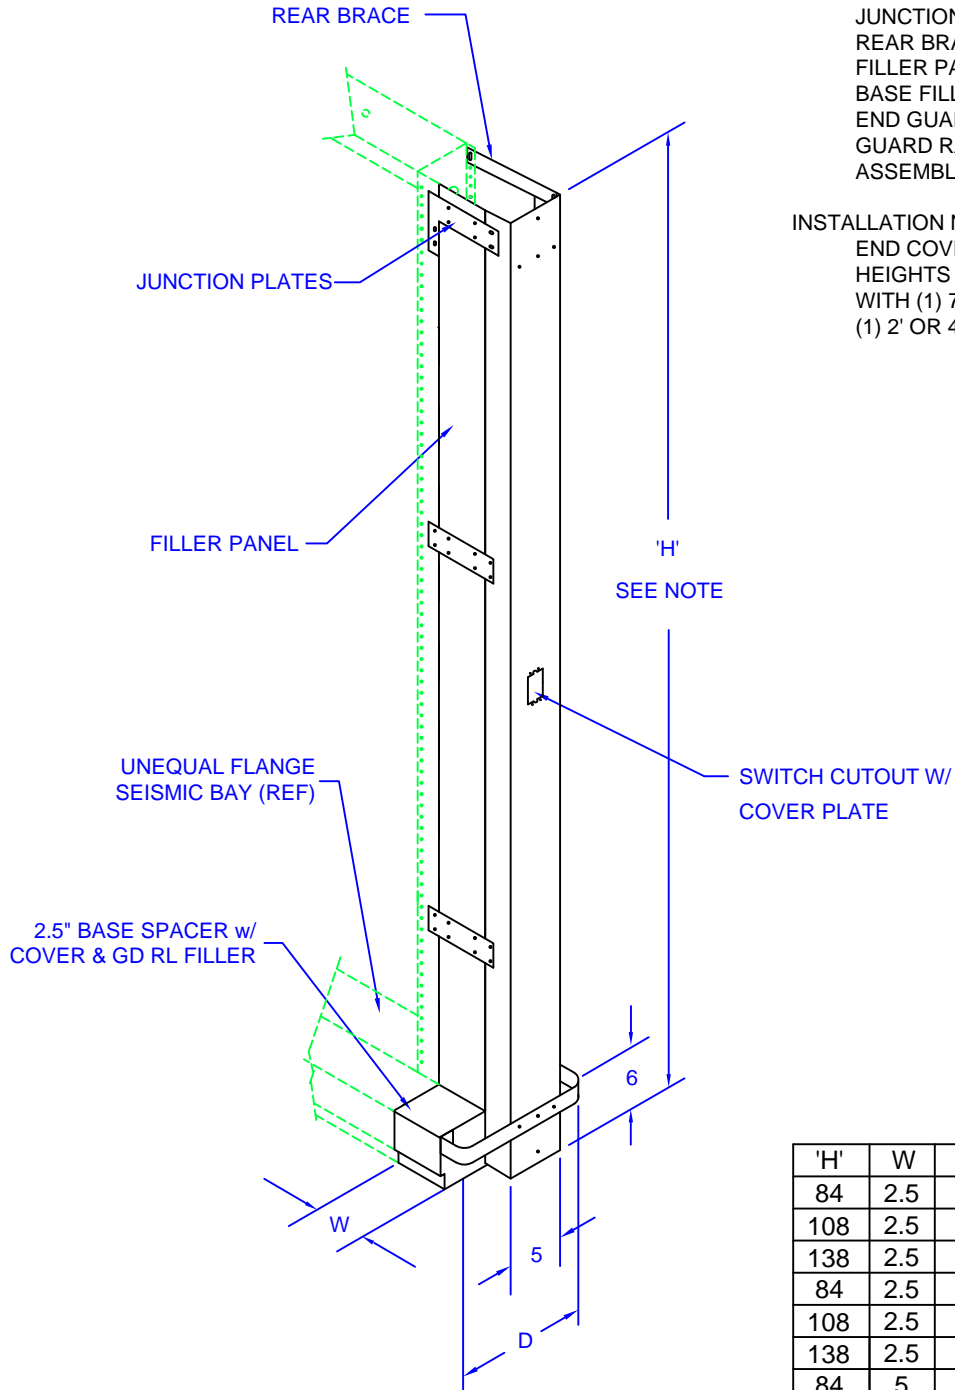

## 5" BAY END COVER & SPACER

### w/ SWITCH CUT OUT

MATERIAL: CARBON STEEL

FINISH OPTIONS:

- x = 1: MTP GRAY
- x = 3: NETWORK BLUE
- x = 4: OFF WHITE (STANDARD)
- OTHER FINISHES AVAILABLE

INCLUDES:

- JUNCTION PLTS
- REAR BRACES
- FILLER PANEL
- BASE FILLER
- END GUARD ASSEMBLY
- GUARD RAIL
- ASSEMBLY HARDWARE

INSTALLATION NOTE:

END COVERS FOR 9' & 11'-6" HEIGHTS ARE SUPPLIED IN KITS WITH (1) 7' LOWER SECTION & (1) 2' OR 4'-6" UPPER EXT.

FOR ALCATEL ADSL BAY  
(LEFT OR RIGHT END)

'H'	W	D	PART #
84	2.5	12	R4EC084212-4
108	2.5	12	R4EC108212-4
138	2.5	12	R4EC108212-4
84	2.5	15	R4EC084215-4
108	2.5	15	R4EC108215-4
138	2.5	15	R4EC138215-4
84	5	12	R4EC084512-4
108	5	12	R4EC108512-4
138	5	12	R4EC108512-4
84	5	15	R4EC084515-4
108	5	15	R4EC108515-4
138	5	15	R4EC138515-4