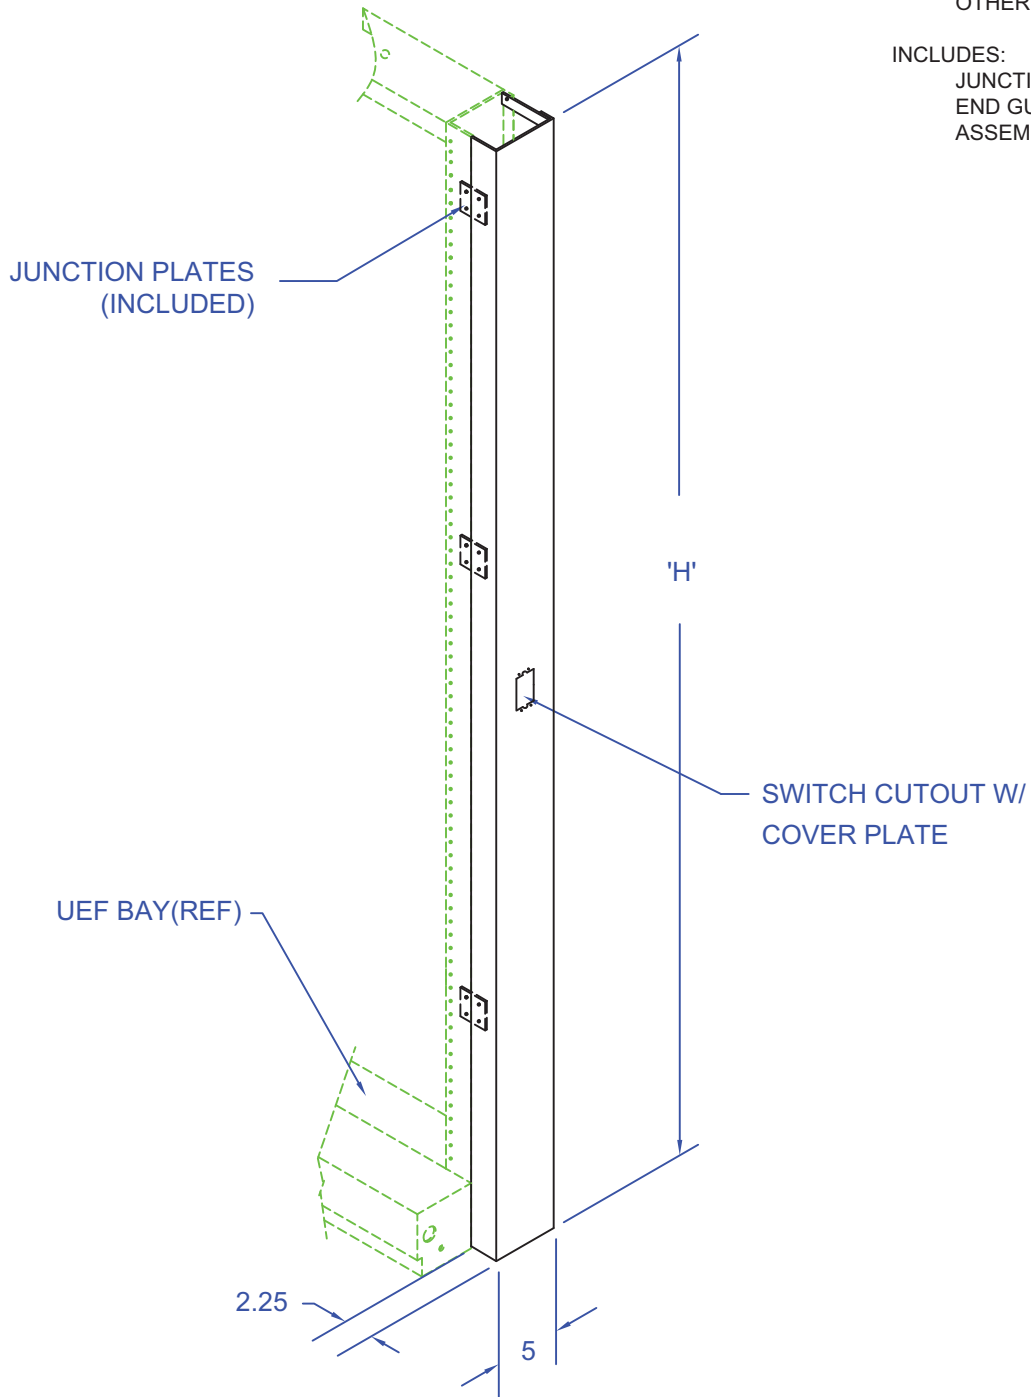

**UNEQUAL FLANGE
BAY END COVER
5" w/ SWITCH CUT OUT**

MATERIAL: CARBON STEEL

FINISH OPTIONS:

x = 1: MTP GRAY

x = 3: NETWORK BLUE

x = 4: OFF WHITE

OTHER FINISHES AVAILABLE

INCLUDES:

JUNCTION PLTS

END GUARD ASSEMBLY

ASSEMBLY HARDWARE

'H'	PART #
84	R4EC084-x
108	R4EC108-x
138	R4EC138-x

(08/06/09)

Moreng Telecom Products
973-237-2001
www.morengtel.com