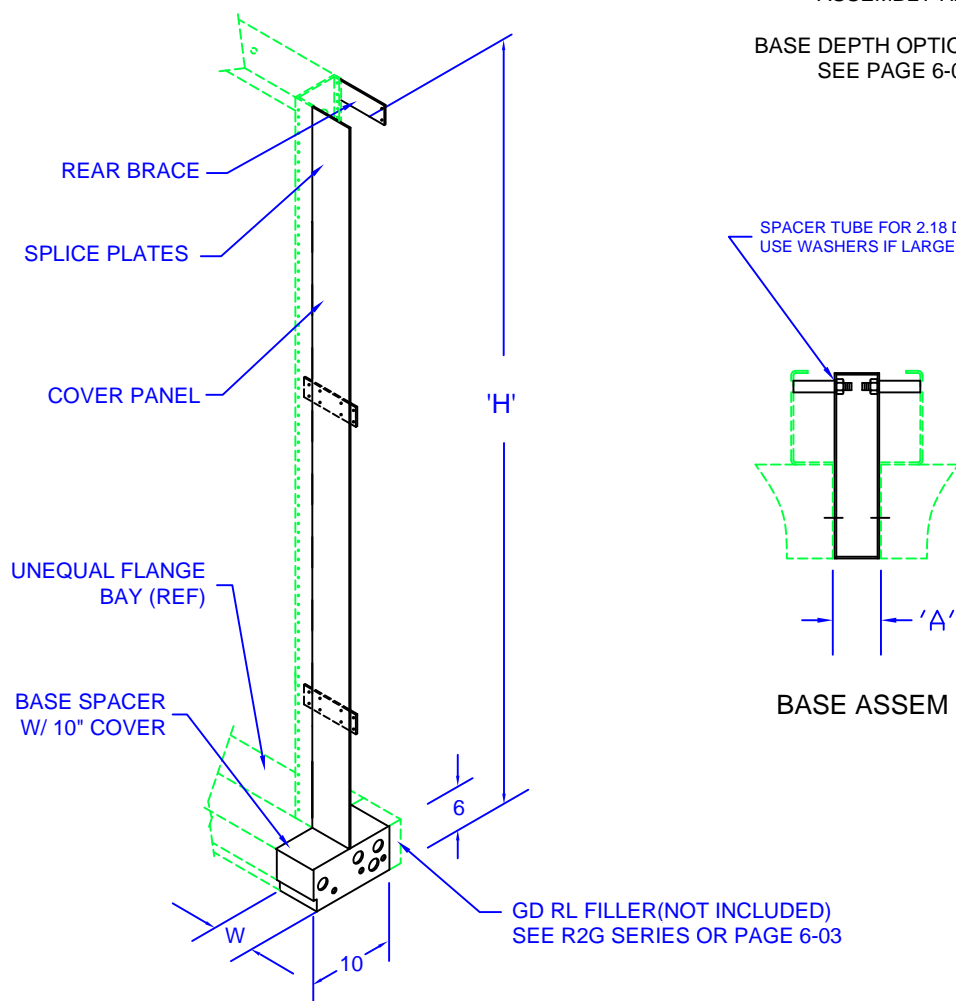

# UNEQUAL FLANGE BAY SPACERS (10" DEPTH: 5 - 5 - 0 CONFIG)

MATERIAL: CARBON STEEL

FINISH OPTIONS:

x = 1: MTP GRAY  
x = 3: NETWORK BLUE  
x = 4: OFF WHITE  
OTHER FINISHES AVAILABLE

INCLUDES:

FILLER PANEL  
JUNCTION PLTS  
BASE FILLER  
ASSEMBLY HARDWARE

BASE DEPTH OPTIONS:

SEE PAGE 6-03 FOR CODES

'H'	W	PART #
84	2.5	R2SP0842A-x
84	5.0	R2SP0845A-x
84	10.0	R2SP08410A-x
108	2.5	R2SP1082A-x
108	5.0	R2SP1085A-x
108	10.0	R2SP10810A-x
138	2.5	R2SP1382A-x
138	5.0	R2SP1385A-x
138	10.0	R2SP13810A-x