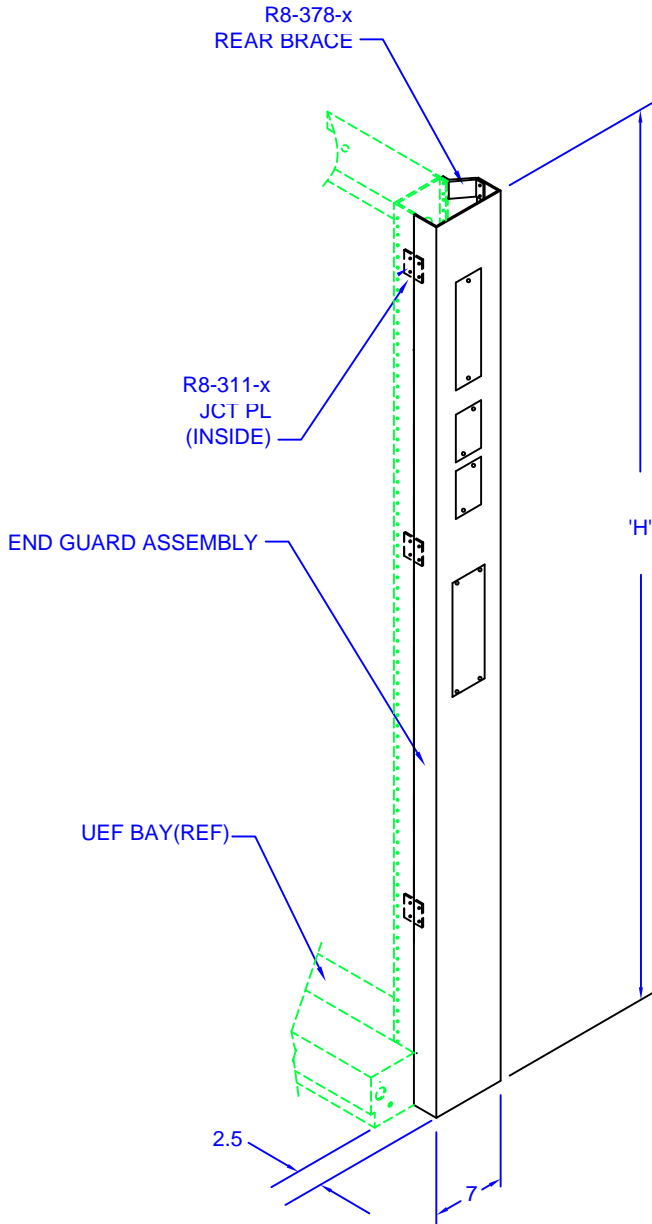

# UNEQUAL FLANGE BAY END GUARDS (NO SPACER)

MATERIAL: CARBON STEEL

FINISH OPTIONS:

- x = 1: MTP GRAY
- x = 3: NETWORK BLUE
- x = 4: OFF WHITE
- OTHER FINISHES AVAILABLE

INCLUDES:

- END GUARD ASSEMBLY
- JUNCTION PLTS
- REAR BRACES
- ASSEMBLY HARDWARE