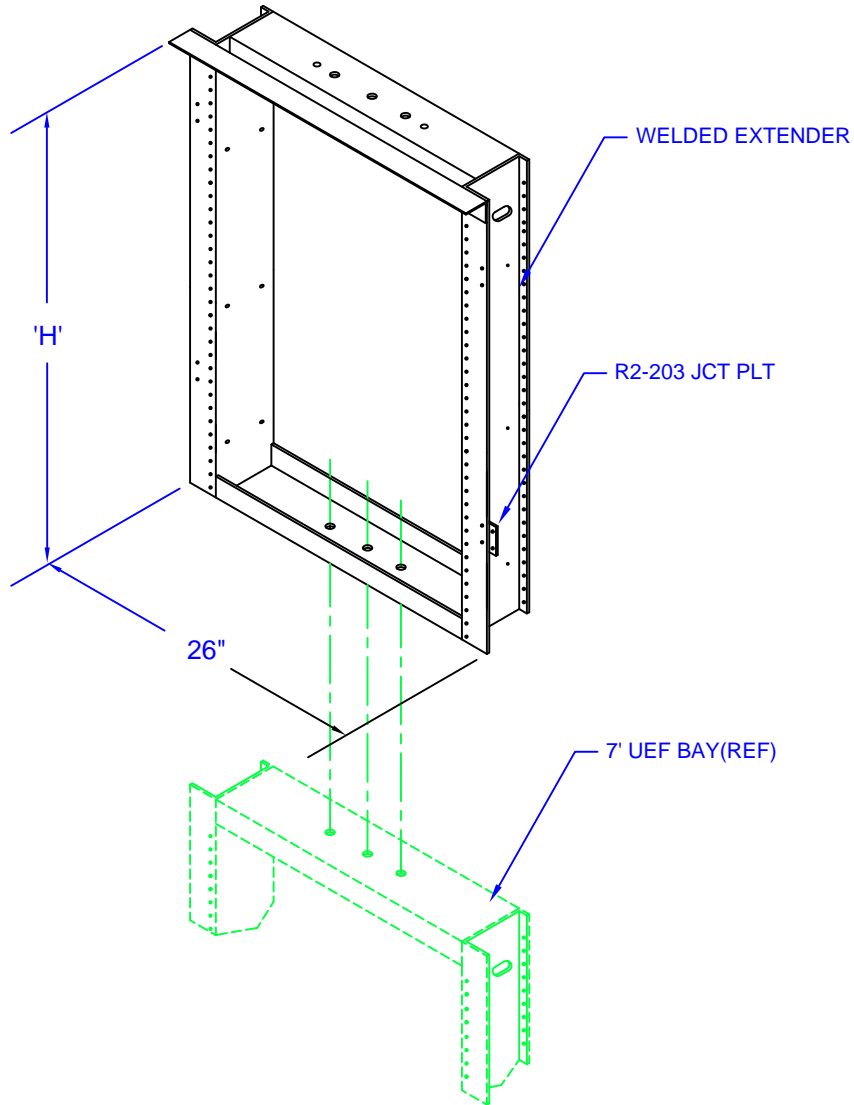

UNEQUAL FLANGE BAY EXTENDERS

MATERIAL: CARBON STEEL

FINISH OPTIONS:

- x = 1: MTP GRAY
- x = 3: NETWORK BLUE
- x = 4: OFF WHITE
- OTHER FINISHES AVAILABLE

INCLUDES:

- WELDED FRAME
- JUNCTION PLTS
- ASSEMBLY HARDWARE

MTG PATTERN	'H'	PART #
1.75 x 23	24"	R4R024231-x
2.00 x 23	24"	R4R024232-x
1.75 x 23	54"	R4R054231-x
2.00 x 23	54"	R4R054232-x