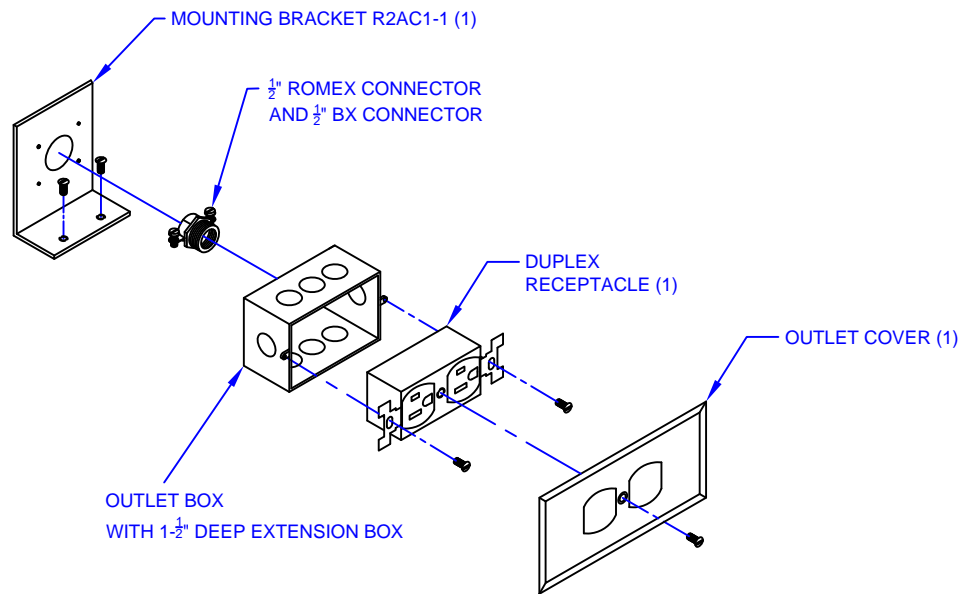

REAR OUTLET KIT
 (UNEQUAL FLANGE)
 FINISH: TELCO GRAY
 OTHER FINISHES AVAILABLE

R2G-AC

FRONT OUTLET KIT
 (UNEQUAL FLANGE)
 FINISH: TELCO GRAY
 OTHER FINISHES AVAILABLE

R2C-AC

CONSISTS OF BOTH ABOVE

R2R-AC