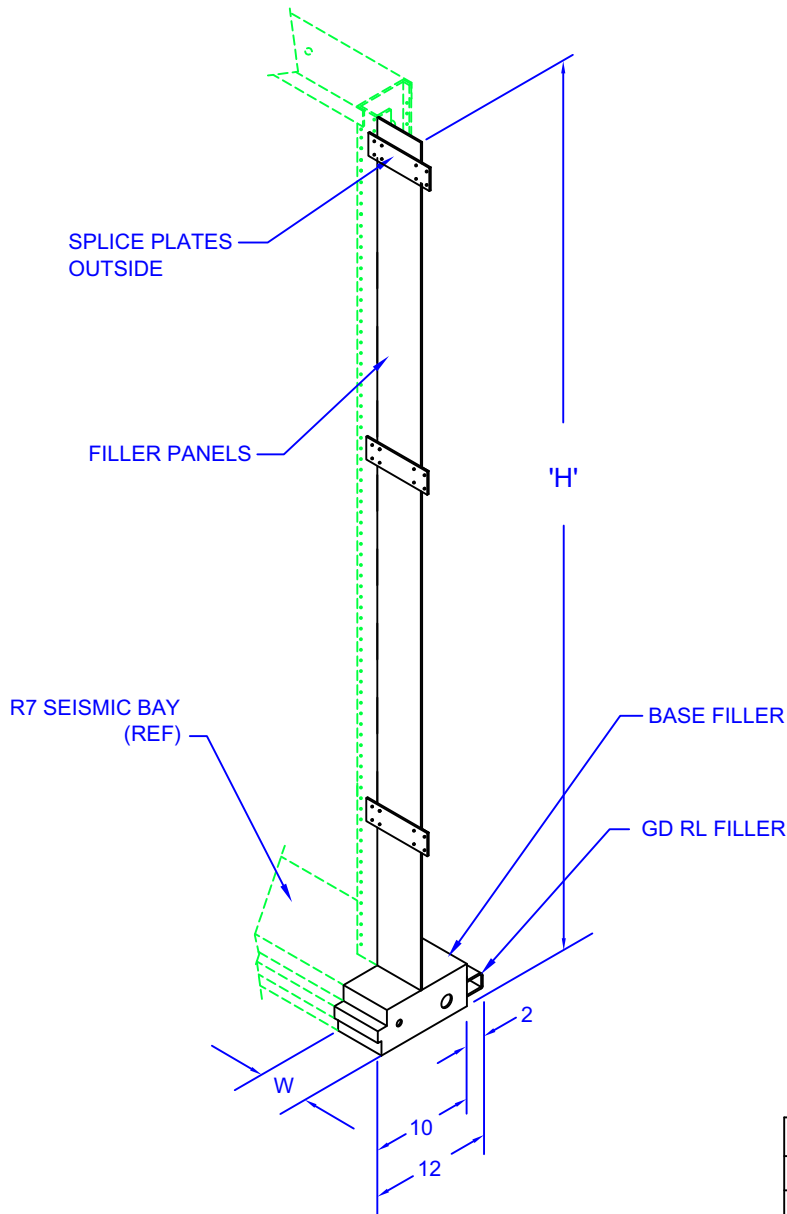

# SEISMIC NETWORK BAY SPACERS (12" DEPTH: 5 - 5 - 2 CONFIG)

MATERIAL: CARBON STEEL

FINISH OPTIONS:

- x = 1: MTP GRAY
- x = 3: NETWORK BLUE
- x = 4: OFF WHITE
- OTHER FINISHES AVAILABLE

INCLUDES:

- FILLER PANEL
- JUNCTION PLTS
- BASE FILLER
- GUARD RAIL FILLER
- ASSEMBLY HARDWARE

BASE DEPTH OPTIONS:

SEE PAGE 5-03 FOR CODES

'H'	W	PART #
84	2.5	R7SP0842R-x
84	5.0	R7SP0845R-x
84	10.0	R7SP08410R-x
108	2.5	R7SP1082R-x
108	5.0	R7SP1085R-x
108	10.0	R7SP10810R-x
138	2.5	R7SP1382R-x
138	5.0	R7SP1385R-x
138	10.0	R7SP13810R-x