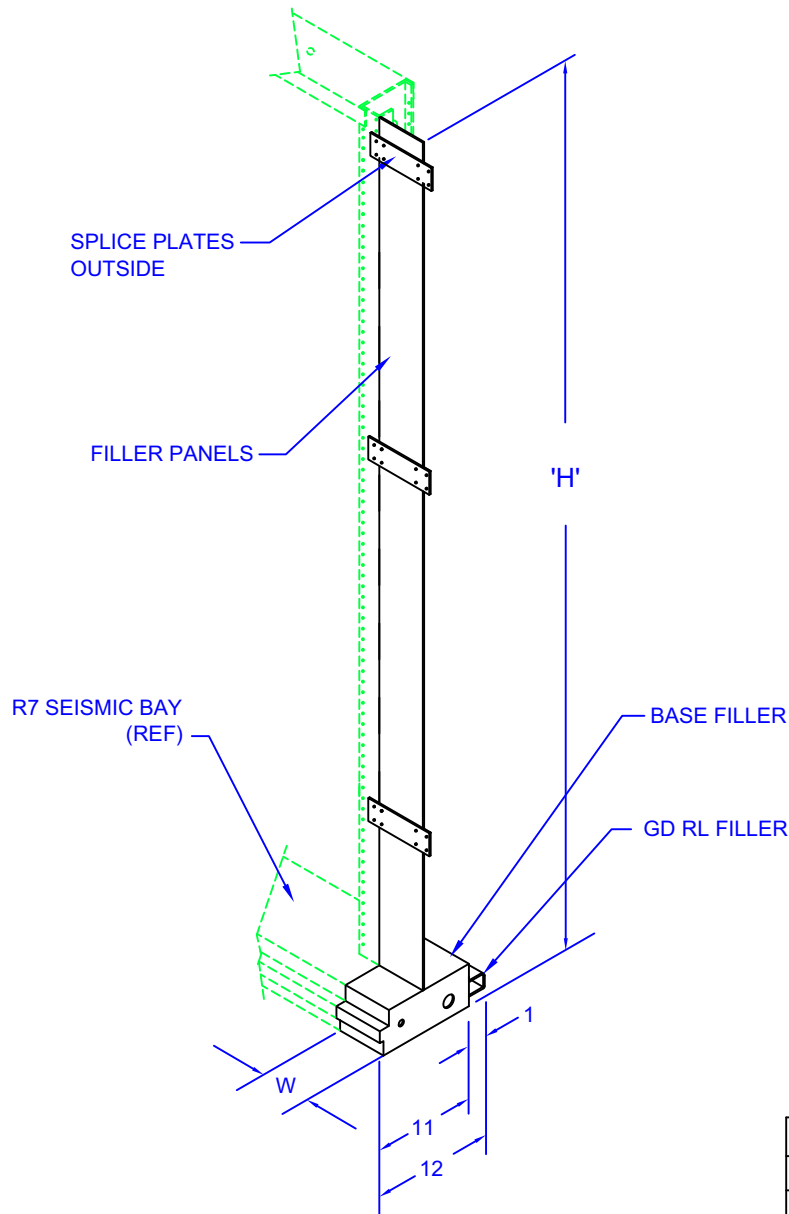

SEISMIC NETWORK BAY SPACERS (12" DEPTH: 6 - 5 - 1 CONFIG)

MATERIAL: CARBON STEEL

FINISH OPTIONS:

- x = 1: MTP GRAY
- x = 3: NETWORK BLUE
- x = 4: OFF WHITE
- OTHER FINISHES AVAILABLE

INCLUDES:

- FILLER PANEL
- JUNCTION PLTS
- BASE FILLER
- GUARD RAIL FILLER
- ASSEMBLY HARDWARE

BASE DEPTH OPTIONS:

SEE PAGE 5-03 FOR CODES

'H'	W	PART #
84	2.5	R7SP0842-x
84	5.0	R7SP0845-x
84	10.0	R7SP08410-x
108	2.5	R7SP1082-x
108	5.0	R7SP1085-x
108	10.0	R7SP10810-x
138	2.5	R7SP1382-x
138	5.0	R7SP1385-x
138	10.0	R7SP13810-x