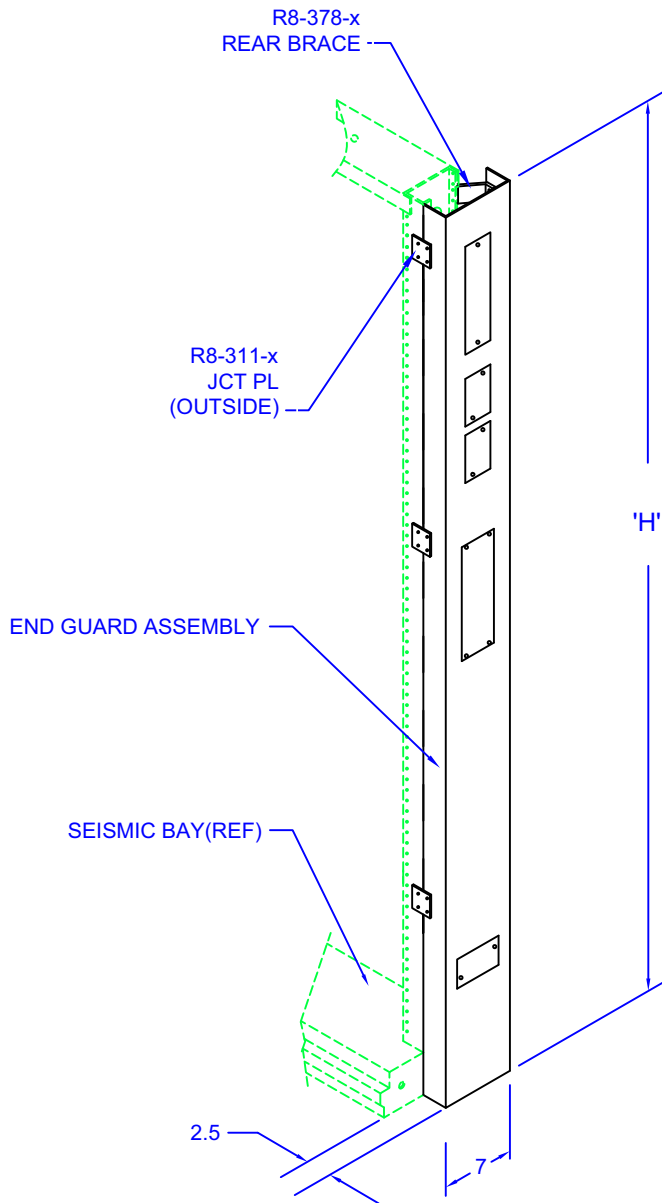

SEISMIC NETWORK BAY END GUARDS (NO SPACER)

MATERIAL: CARBON STEEL

FINISH OPTIONS:

- x = 1: MTP GRAY
- x = 3: NETWORK BLUE
- x = 4: OFF WHITE
- OTHER FINISHES AVAILABLE

INCLUDES:

- END GUARD ASSEMBLY
- JUNCTION PLTS
- REAR BRACES
- ASSEMBLY HARDWARE