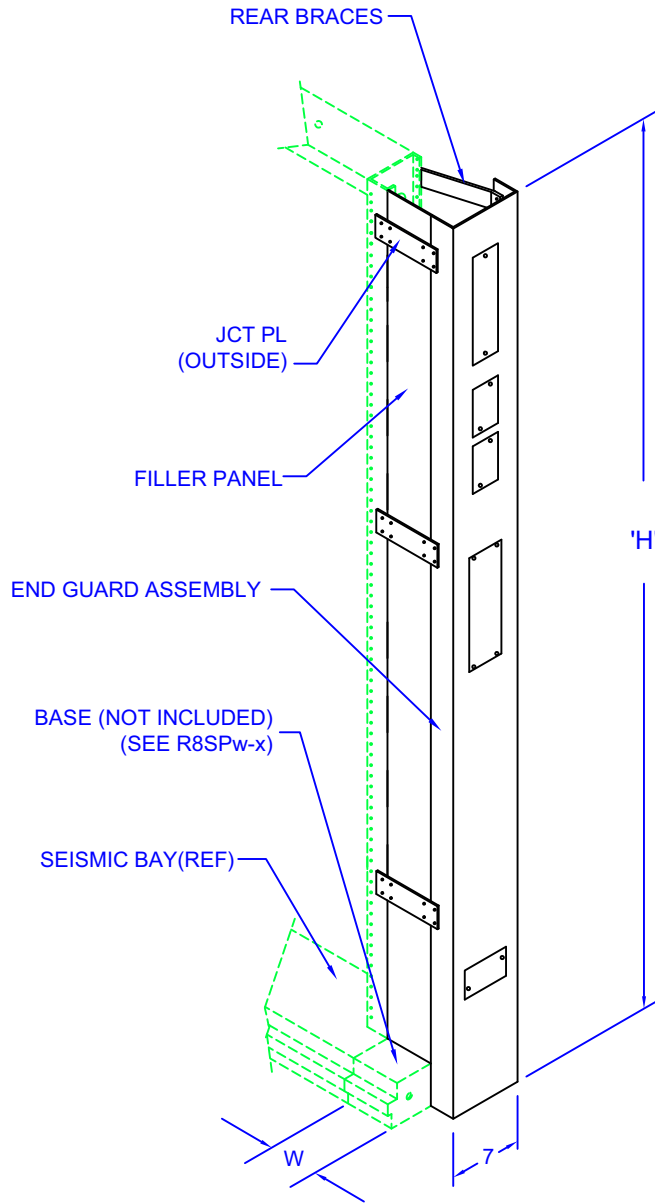

SEISMIC NETWORK BAY END GUARDS (WITH SPACER)

MATERIAL: CARBON STEEL

FINISH OPTIONS:

- x = 1: MTP GRAY
- x = 3: NETWORK BLUE
- x = 4: OFF WHITE
- OTHER FINISHES AVAILABLE

INCLUDES:

- FILLER PANEL
- JUNCTION PLTS
- REAR BRACES
- END GUARD ASSEMBLY
- ASSEMBLY HARDWARE

BASE DEPTH OPTIONS:

SEE PAGE 5-03 FOR CODES

'H'	W	PART #
84	2.5	R7ES0842-x
84	5.0	R7ES0845-x
84	10.0	R7ES08410-x
108	2.5	R7ES1082-x
108	5.0	R7ES1085-x
108	10.0	R7ES10810-x
138	2.5	R7ES1382-x
138	5.0	R7ES1385-x
138	10.0	R7ES13810-x