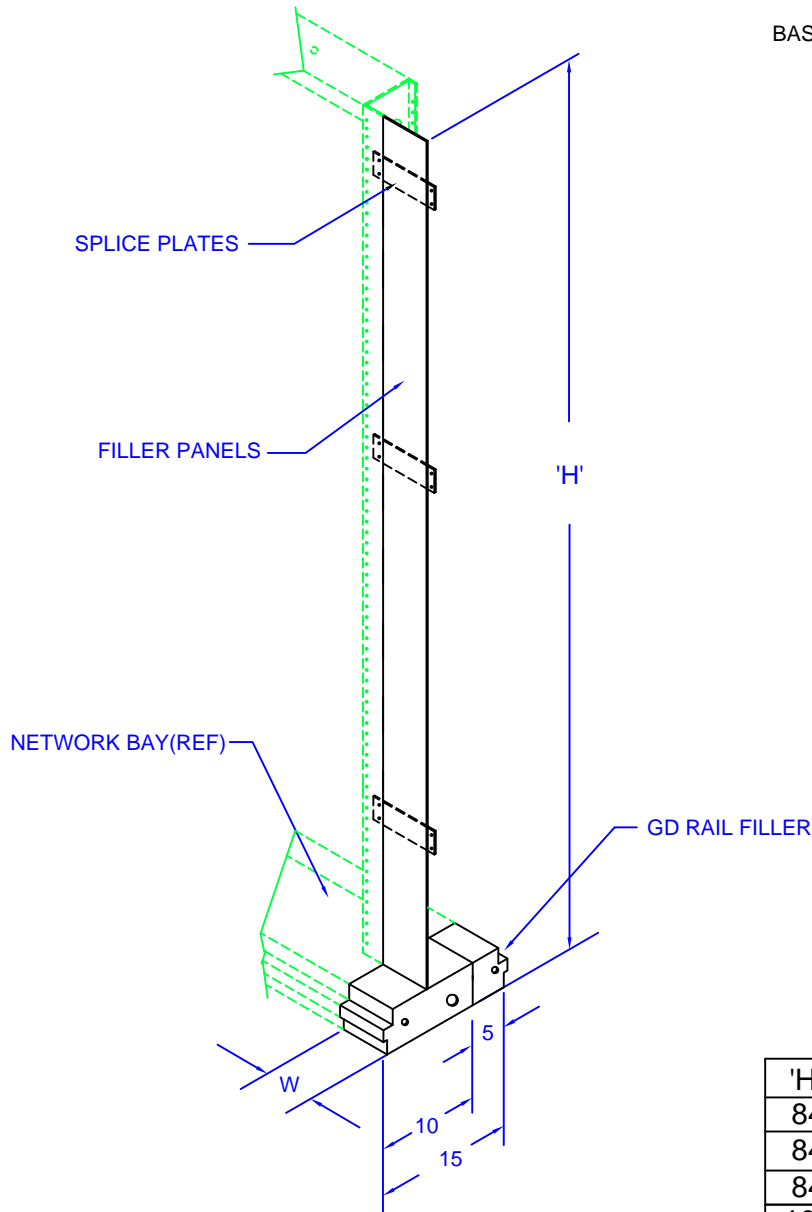

NETWORK BAY SPACERS (15" DEPTH: 5 - 5 - 5 CONFIG)

MATERIAL: CARBON STEEL

FINISH OPTIONS:

- x = 1: MTP GRAY
- x = 3: NETWORK BLUE
- x = 4: OFF WHITE
- OTHER FINISHES AVAILABLE

INCLUDES:

- FILLER PANEL
- JUNCTION PLTS
- BASE FILLER
- GUARD RAIL FILLER
- ASSEMBLY HARDWARE

BASE DEPTH OPTIONS:

SEE PAGE 5-03 FOR CODES

'H'	W	PART #
84	2.5	R8SP0842B-x
84	5.0	R8SP0845B-x
84	10.0	R8SP08410B-x
108	2.5	R8SP1082B-x
108	5.0	R8SP1085B-x
108	10.0	R8SP10810B-x
138	2.5	R8SP1382B-x
138	5.0	R8SP1385B-x
138	10.0	R8SP13810B-x