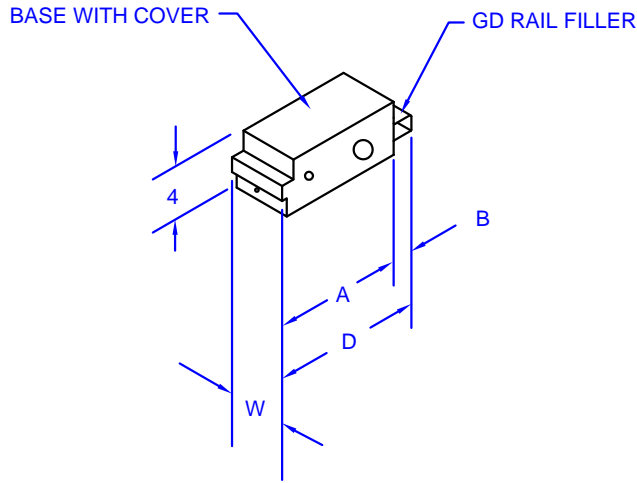

# NETWORK BAY BASE SPACER KIT

ALL HEIGHTS

MATERIAL: CARBON STEEL

FINISH OPTIONS:

- x = 1: MTP GRAY
- x = 3: NETWORK BLUE
- x = 4: OFF WHITE
- OTHER FINISHES AVAILABLE

INCLUDES:

- GUARD RAIL FILLER
- ASSEMBLY HARDWARE

SPACER BASE DEPTH OPTIONS:  
SEE PAGE 5-03 FOR CODES

W	D	B	A	PART #
2.5	12	1	11	R8SP2-x
2.5	12	2	10	R8SP2R-x
2.5	15	5	10	R8SP2N-x
5.0	12	1	11	R8SP5-x
5.0	12	2	10	R8SP5R-x
5.0	15	5	10	R8SP5N-x
10.0	12	1	11	R8SP10-x
10.0	12	2	10	R8SP10R-x
10.0	15	5	10	R8SP10N-x

# R8ER SERIES FOR END GD CORNERS

MATERIAL: CARBON STEEL

FINISH OPTIONS:

- x = 1: MTP GRAY
- x = 3: NETWORK BLUE
- x = 4: OFF WHITE
- OTHER FINISHES AVAILABLE

INCLUDES:

- ASSEMBLY HARDWARE

A	PART #
3"	R8ER03-x
5"	R8ER05-x
6"	R8ER06-x
8"	R8ER08-x
10"	R8ER10-x
aa	R8ERaa-x