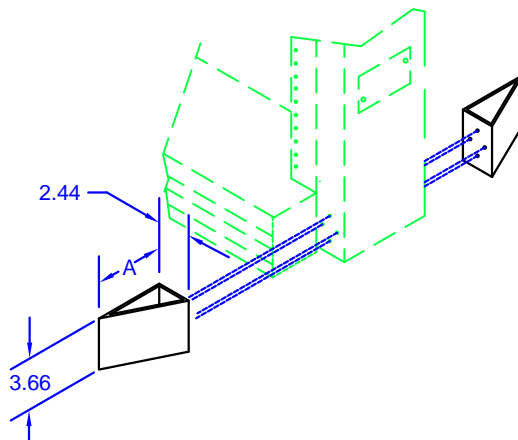

# NETWORK BAY BASE SPACER KIT

ALL HEIGHTS

MATERIAL: CARBON STEEL

FINISH OPTIONS:

- x = 1: MTP GRAY
- x = 3: NETWORK BLUE
- x = 4: OFF WHITE
- OTHER FINISHES AVAILABLE

INCLUDES:

- GUARD RAIL FILLER
- ASSEMBLY HARDWARE

SPACER BASE DEPTH OPTIONS:  
SEE PAGE 5-03 FOR CODES

W	D	B	A	PART #
2.5	12	1	11	R8SP2-x
2.5	12	2	10	R8SP2R-x
2.5	15	5	10	R8SP2N-x
5.0	12	1	11	R8SP5-x
5.0	12	2	10	R8SP5R-x
5.0	15	5	10	R8SP5N-x
10.0	12	1	11	R8SP10-x
10.0	12	2	10	R8SP10R-x
10.0	15	5	10	R8SP10N-x

# R8ER SERIES FOR END GD CORNERS

MATERIAL: CARBON STEEL

FINISH OPTIONS:

- x = 1: MTP GRAY
- x = 3: NETWORK BLUE
- x = 4: OFF WHITE
- OTHER FINISHES AVAILABLE

INCLUDES:

- ASSEMBLY HARDWARE

A	PART #
3"	R8ER03-x
5"	R8ER05-x
6"	R8ER06-x
8"	R8ER08-x
10"	R8ER10-x
aa	R8ERaa-x