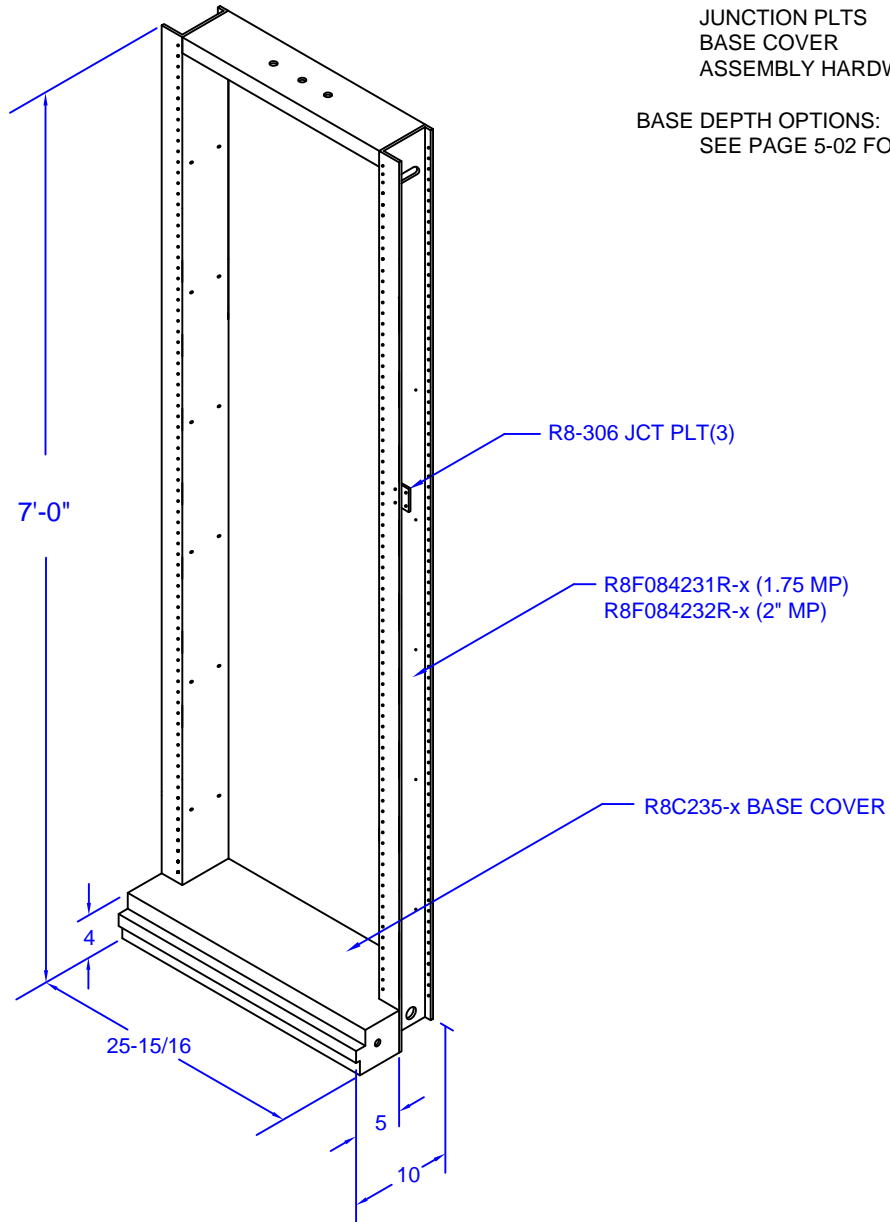

NETWORK BAYS
 (10 x 26 FOOTPRINT)
 CLOSED DUCT
 7' HIGH

MATERIAL: CARBON STEEL

FINISH OPTIONS:

- x = 1: MTP GRAY
- x = 3: NETWORK BLUE
- x = 4: OFF WHITE
- OTHER FINISHES AVAILABLE

INCLUDES:

- WELDED FRAME
- JUNCTION PLTS
- BASE COVER
- ASSEMBLY HARDWARE

BASE DEPTH OPTIONS:

SEE PAGE 5-02 FOR CODES

MTG PATTERN	PART #
1.75 x 23(44)	R8R084231A-x
2.00 x 23(38)	R8R084232A-x

(07/23/09)

Moreng Telecom Products
 973-237-2001
 www.morengtel.com