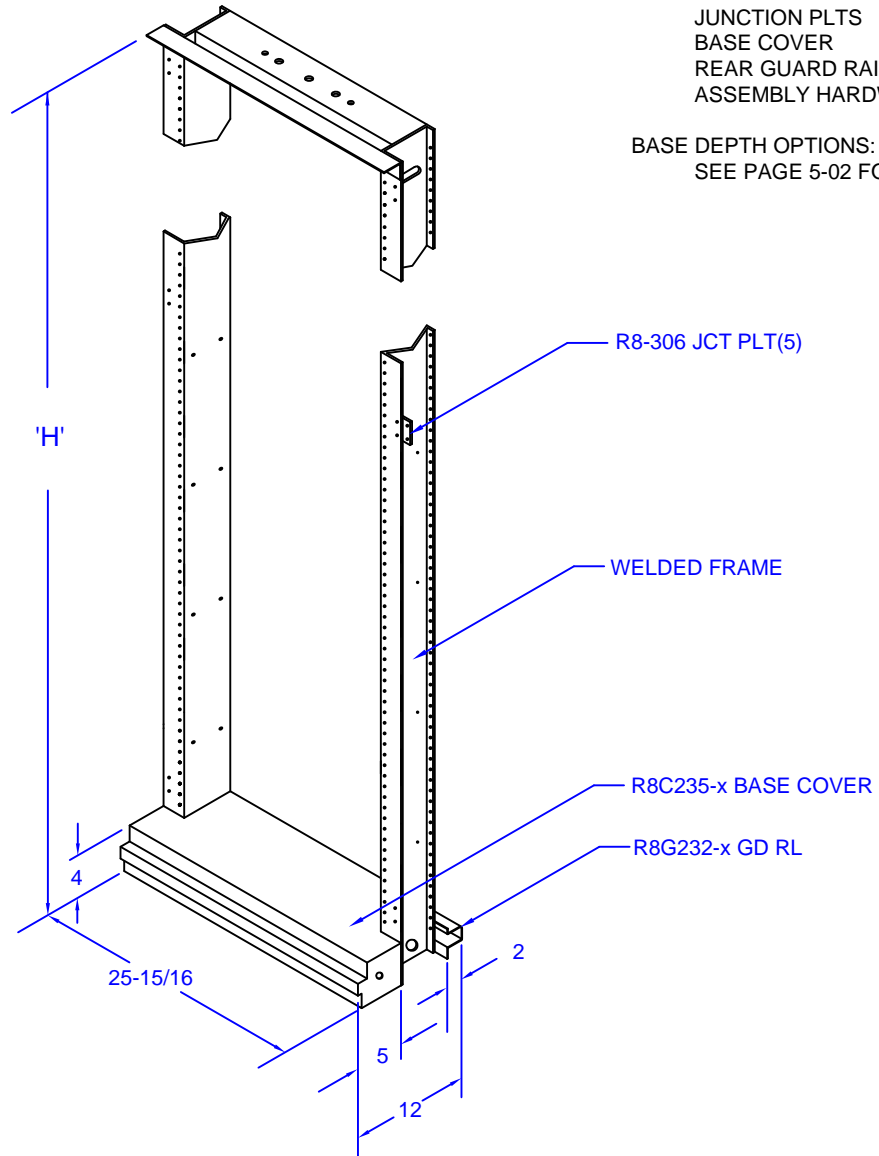

NETWORK BAYS
 (12 x 26 FOOT PRINT)
 CLOSED DUCT
 9' & 11'-6" HIGH

MATERIAL: CARBON STEEL

FINISH OPTIONS:

- x = 1: MTP GRAY
- x = 3: NETWORK BLUE
- x = 4: OFF WHITE
- OTHER FINISHES AVAILABLE

INCLUDES:

- WELDED FRAME
- JUNCTION PLTS
- BASE COVER
- REAR GUARD RAIL
- ASSEMBLY HARDWARE

BASE DEPTH OPTIONS:

SEE PAGE 5-02 FOR CODES

MTG PATTERN	'H'	PART #
1.75 x 23	9'-0"	R8R108231R-x
2.00 x 23	9'-0"	R8R108232R-x
1.75 x 23	11'-6"	R8R138231R-x
2.00 x 23	11'-6"	R8R138232R-x

(08/05/09)

Moreng Telecom Products
 973-237-2001
 www.morengtel.com