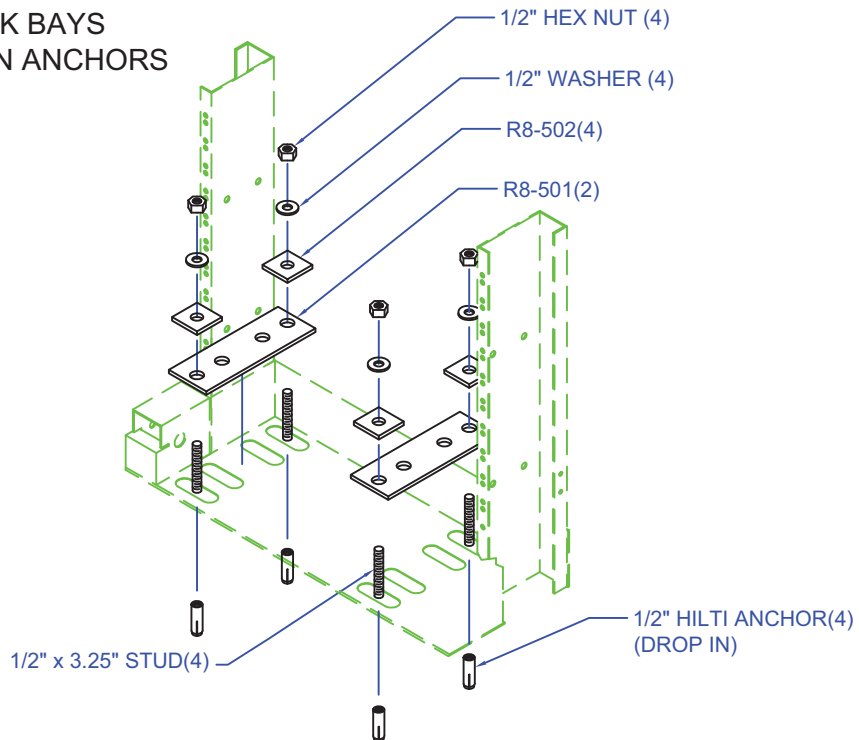

FLOOR MOUNTING KITS FOR:
ZONE 2 NETWORK BAYS
1/2" HILTI DROP IN ANCHORS
(2 PLACES)

R8M084-FGH

FLOOR MOUNTING KITS FOR:
ZONE 2 NETWORK BAYS
1/2" HILTI DROP IN ANCHORS
(4 PLACES)

R8M084-FGH4