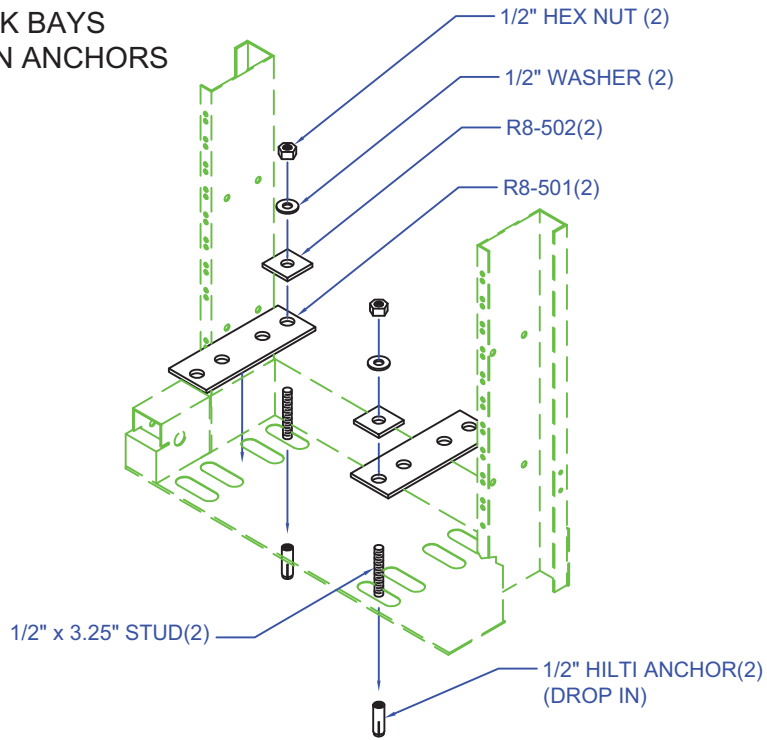

FLOOR MOUNTING KITS FOR:
ZONE 2 NETWORK BAYS
1/2" HILTI DROP IN ANCHORS
(2 PLACES)

R8M084-FGH

FLOOR MOUNTING KITS FOR:
ZONE 2 NETWORK BAYS
1/2" HILTI DROP IN ANCHORS
(4 PLACES)

R8M084-FGH4