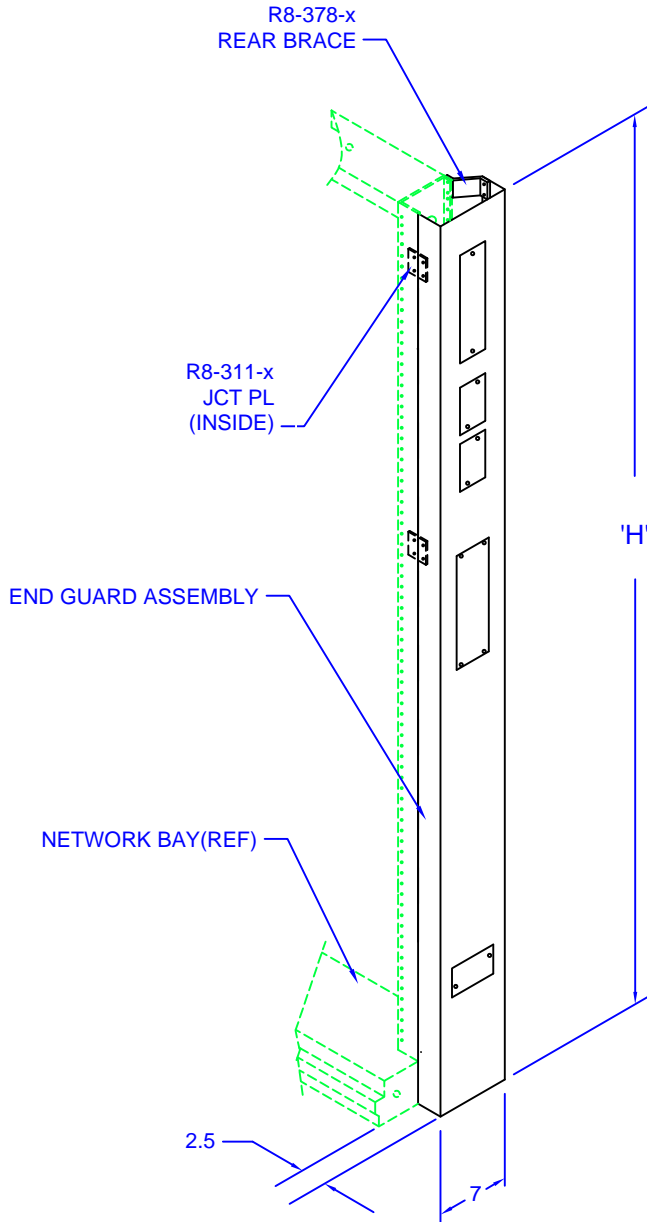

NETWORK BAY END GUARDS (NO SPACER)

MATERIAL: CARBON STEEL

FINISH OPTIONS:

- x = 1: MTP GRAY
- x = 3: NETWORK BLUE
- x = 4: OFF WHITE
- OTHER FINISHES AVAILABLE

INCLUDES:

- END GUARD ASSEMBLY
- JUNCTION PLTS
- REAR BRACES
- ASSEMBLY HARDWARE