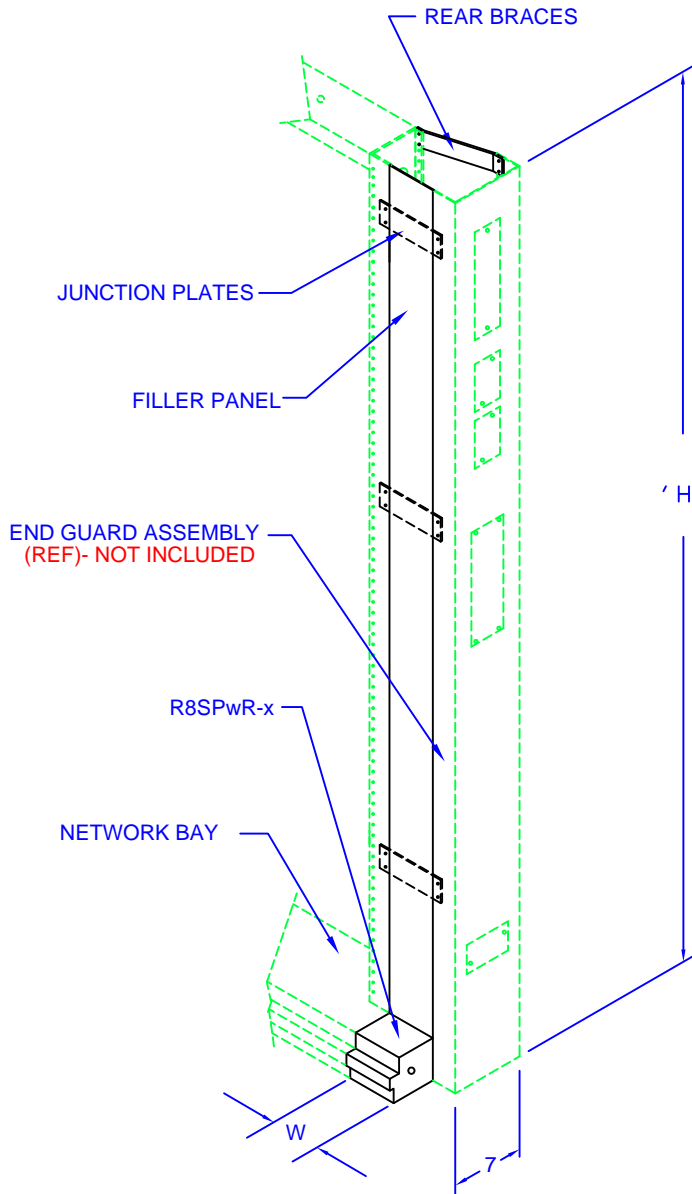

NETWORK BAY END GUARD SPACER KIT - 12" DEEP (WITH SPACER & BASE - LESS END GUARD)

MATERIAL: CARBON STEEL

FINISH OPTIONS:

- x = 1: MTP GRAY
- x = 3: NETWORK BLUE
- x = 4: OFF WHITE
- OTHER FINISHES AVAILABLE

INCLUDES:

- FILLER PANEL
- JUNCTION PLTS
- REAR BRACES
- BASE FILLER
- GUARD RAIL FILLER
- ASSEMBLY HARDWARE

BASE DEPTH OPTIONS:

SEE PAGE 5-03 FOR CODES

'H'	W	PART #
84	2.5	R8ES0842R-xX
84	5.0	R8ES0845R-xX
84	10.0	R8ES08410RxX
108	2.5	R8ES1082R-xX
108	5.0	R8ES1085R-xX
108	10.0	R8ES10810RxX
138	2.5	R8ES1382R-xX
138	5.0	R8ES1385R-xX
138	10.0	R8ES13810RxX