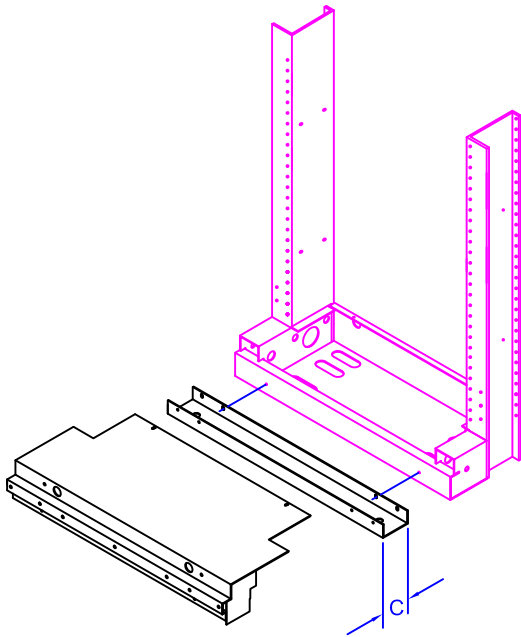

**NETWORK BAYS
GUARD BOX EXTENSIONS
(FOR 23" - R8 STYLE BAYS)**

MATERIAL: CARBON STEEL

FINISH OPTIONS:

- x = 1: MTP GRAY
- x = 3: NETWORK BLUE
- x = 4: OFF WHITE
- OTHER FINISHES AVAILABLE

INCLUDES:

- COVER
- BASE CHANNEL
- ASSEMBLY HARDWARE

E = TOTAL COVER DEPTH FROM UPRIGHT FACE

OTHER DEPTHS AVAILABLE

AVAILABLE FOR SPACERS

E	C	PART #
8	3	R8CE238-xK
10	5	R8CE2310-xK

**NETWORK BAYS
GUARD BOX EXTENSIONS
(FOR R7 & LUCENT STYLE BAYS)**

MATERIAL: CARBON STEEL