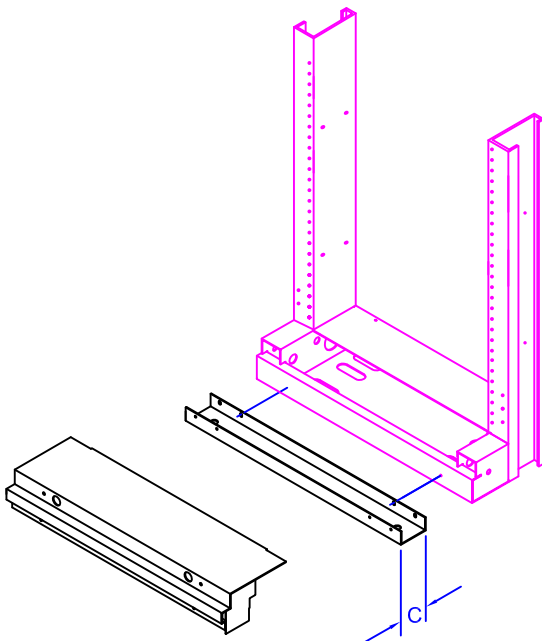

**NETWORK BAYS
GUARD BOX EXTENSIONS
(FOR 23" - R8 STYLE BAYS)**

MATERIAL: CARBON STEEL

FINISH OPTIONS:

- x = 1: MTP GRAY
- x = 3: NETWORK BLUE
- x = 4: OFF WHITE
- OTHER FINISHES AVAILABLE

INCLUDES:

- COVER
- BASE CHANNEL
- ASSEMBLY HARDWARE

E = TOTAL COVER DEPTH FROM UPRIGHT FACE

OTHER DEPTHS AVAILABLE

AVAILABLE FOR SPACERS

E	C	PART #
8	3	R8CE238-xK
10	5	R8CE2310-xK

**NETWORK BAYS
GUARD BOX EXTENSIONS
(FOR R7 & LUCENT STYLE BAYS)**

MATERIAL: CARBON STEEL