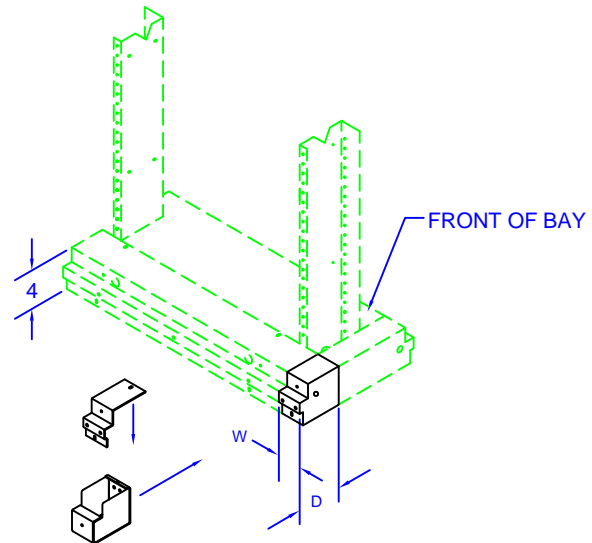

**NETWORK BAY SPACER
REAR GUARD RAILS
(FULL BUILD-OUTS)**

MATERIAL: STEEL

FINISH OPTIONS:
 x = 1 : MTP GRAY
 x = 3 : NETWORK BLUE
 x = 4 : OFF WHITE

DIMENSIONS			SPACER GUARD RAILS		
D	A	B	W = 2.5	W = 5	W = 10
5	5	0	R8BX025-x	R8BX055-x	R8BX105-x
6	5	1	R8BX026-x	R8BX056-x	R8BX106-x
7	7	0	R8BX027-x	R8BX057-x	R8BX107-x
8	8	0	R8BX028-x	R8BX058-x	R8BX108-x
9	8	1	R8BX029-x	R8BX059-x	R8BX109-x
10	10	0	R8BX0210-x	R8BX0510-x	R8BX1010-x
11	10	1	R8BX0211-x	R8BX0511-x	R8BX1011-x
12	12	0	R8BX0212-x	R8BX0512-x	R8BX1012-x
13	12	1	R8BX0213-x	R8BX0513-x	R8BX1013-x
14	12	2	R8BX0214-x	R8BX0514-x	R8BX1014-x
15	15	0	R8BX0215-x	R8BX0515-x	R8BX1015-x
16	15	1	R8BX0216-x	R8BX0516-x	R8BX1016-x