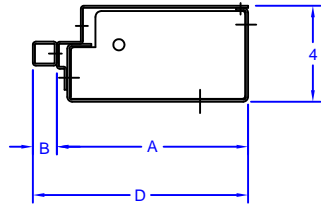

**NETWORK BAY SPACER
REAR GUARD RAILS
(FULL BUILD-OUTS)**

MATERIAL: STEEL

FINISH OPTIONS:
 x = 1 : MTP GRAY
 x = 3 : NETWORK BLUE
 x = 4 : OFF WHITE

DIMENSIONS			SPACER GUARD RAILS		
D	A	B	W = 2.5	W = 5	W = 10
5	5	0	R8BX025-x	R8BX055-x	R8BX105-x
6	5	1	R8BX026-x	R8BX056-x	R8BX106-x
7	7	0	R8BX027-x	R8BX057-x	R8BX107-x
8	8	0	R8BX028-x	R8BX058-x	R8BX108-x
9	8	1	R8BX029-x	R8BX059-x	R8BX109-x
10	10	0	R8BX0210-x	R8BX0510-x	R8BX1010-x
11	10	1	R8BX0211-x	R8BX0511-x	R8BX1011-x
12	12	0	R8BX0212-x	R8BX0512-x	R8BX1012-x
13	12	1	R8BX0213-x	R8BX0513-x	R8BX1013-x
14	12	2	R8BX0214-x	R8BX0514-x	R8BX1014-x
15	15	0	R8BX0215-x	R8BX0515-x	R8BX1015-x
16	15	1	R8BX0216-x	R8BX0516-x	R8BX1016-x