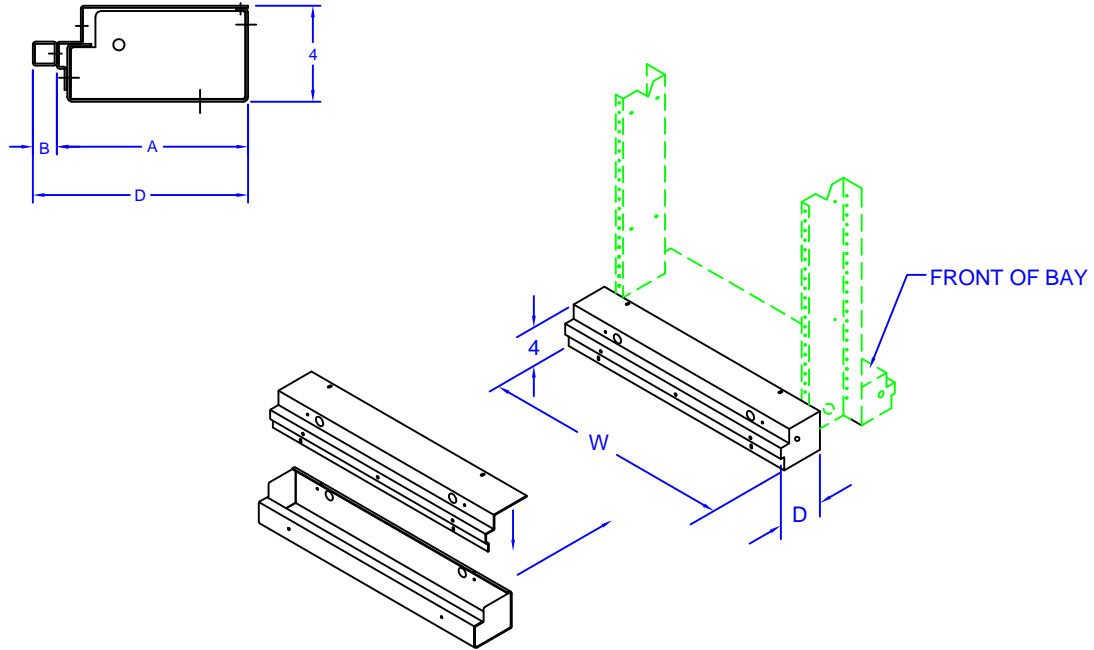

**NETWORK BAYS  
REAR GUARD RAILS  
(FULL BUILD-OUTS)**

**MATERIAL: STEEL**

**FINISH OPTIONS:**  
 x = 1 : MTP GRAY  
 x = 3 : NETWORK BLUE  
 x = 4 : OFF WHITE

DIMENSIONS			23" BAY	19" BAY
D	A	B	W = 26	W = 22
5	5	0	R8BX235-x	R8BX195-x
6	5	1	R8BX236-x	R8BX196-x
7	7	0	R8BX237-x	R8BX197-x
8	8	0	R8BX238-x	R8BX198-x
9	8	1	R8BX239-x	R8BX199-x
10	10	0	R8BX2310-x	R8BX1910-x
11	10	1	R8BX2311-x	R8BX1911-x
12	12	0	R8BX2312-x	R8BX1912-x
13	12	1	R8BX2313-x	R8BX1913-x
14	12	2	R8BX2314-x	R8BX1914-x
15	15	0	R8BX2315-x	R8BX1915-x
16	15	1	R8BX2316-x	R8BX1916-x

**R8BX-SERIES**