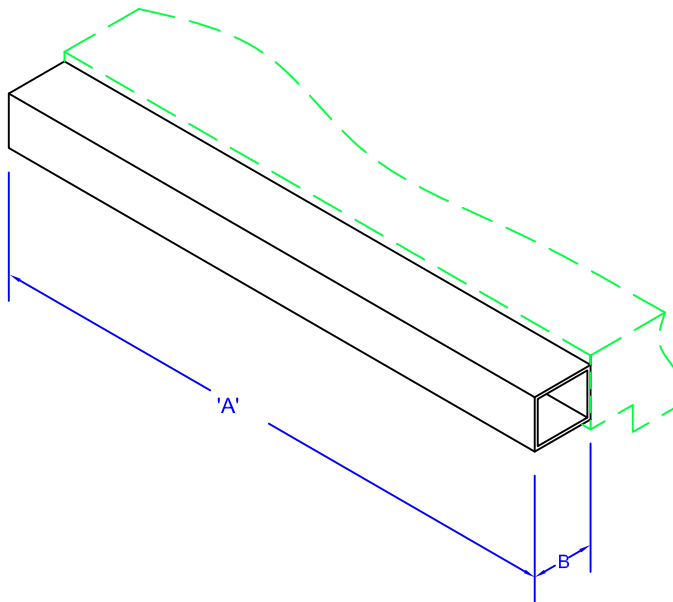

NETWORK BAYS GUARD RAILS

MATERIAL: CARBON STEEL

INCLUDES:
-MOUNTING SCREWS

FINISH OPTIONS:
x = 1 : MTP GRAY
x = 3 : NETWORK BLUE
x = 4 : OFF WHITE

* 5" DEEP GUARD RAILS
ARE MADE IN 2 PIECES

	'B'	'A'	PART #
*	5.00	25.94	R8G235-x
	2.00	25.94	R8G232-x
	1.00	25.94	R8G231-x
	2.00	21.94	R8G192-x
	1.00	21.94	R8G191-x
*	5.00	9.88	R8G105-x
	2.00	9.88	R8G102-x
	1.00	9.88	R8G101-x
*	5.00	4.94	R8G055-x
	2.00	4.94	R8G052-x
	1.00	4.94	R8G051-x
*	5.00	2.44	R8G025-x
	2.00	2.44	R8G022-x
	1.00	2.44	R8G021-x

MATERIAL: STEEL TUBE

INCLUDES:
-MOUNTING SCREWS

FINISH OPTIONS:
x = 1 : MTP GRAY
x = 3 : NETWORK BLUE
x = 4 : OFF WHITE

GUARD RAIL EXTENSIONS
FRONT OR REAR
FOR ALL UEF BAYS

	'B'	'A'	PART #
	3.00	25.94	R8GX233-x
	2.00	25.94	R8GX232-x
	1.00	25.94	R8GX231-x
	3.00	21.94	R8GX193-x
	2.00	21.94	R8GX192-x
	1.00	21.94	R8GX191-x
	3.00	9.88	R8GX103-x
	2.00	9.88	R8GX102-x
	1.00	9.88	R8GX101-x
	3.00	4.94	R8GX053-x
	2.00	4.94	R8GX052-x
	1.00	4.94	R8GX051-x
	3.00	2.44	R8GX023-x
	2.00	2.44	R8GX022-x
	1.00	2.44	R8GX021-x