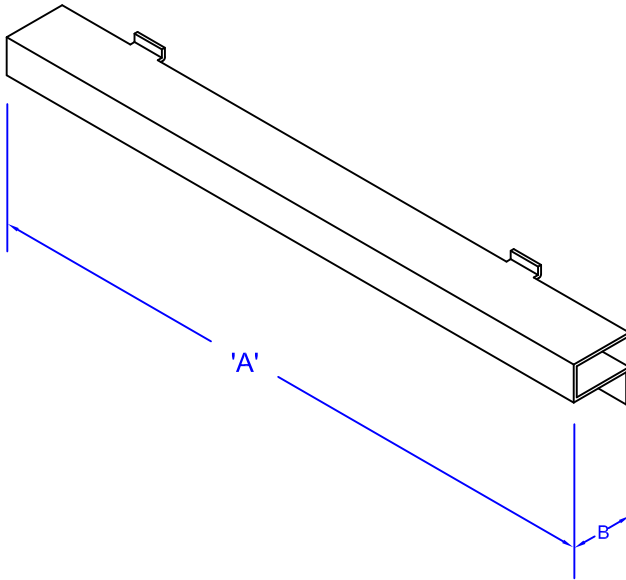

NETWORK BAYS GUARD RAILS

MATERIAL: CARBON STEEL

INCLUDES:
-MOUNTING SCREWS

FINISH OPTIONS:
x = 1 : MTP GRAY
x = 3 : NETWORK BLUE
x = 4 : OFF WHITE

* 5" DEEP GUARD RAILS
ARE MADE IN 2 PIECES

	'B'	'A'	PART #
*	5.00	25.94	R8G235-x
	2.00	25.94	R8G232-x
	1.00	25.94	R8G231-x
	2.00	21.94	R8G192-x
	1.00	21.94	R8G191-x
*	5.00	9.88	R8G105-x
	2.00	9.88	R8G102-x
	1.00	9.88	R8G101-x
*	5.00	4.94	R8G055-x
	2.00	4.94	R8G052-x
	1.00	4.94	R8G051-x
*	5.00	2.44	R8G025-x
	2.00	2.44	R8G022-x
	1.00	2.44	R8G021-x

MATERIAL: STEEL TUBE

INCLUDES:
-MOUNTING SCREWS

FINISH OPTIONS:
x = 1 : MTP GRAY
x = 3 : NETWORK BLUE
x = 4 : OFF WHITE

GUARD RAIL EXTENSIONS
FRONT OR REAR
FOR ALL UEF BAYS

	'B'	'A'	PART #
	3.00	25.94	R8GX233-x
	2.00	25.94	R8GX232-x
	1.00	25.94	R8GX231-x
	3.00	21.94	R8GX193-x
	2.00	21.94	R8GX192-x
	1.00	21.94	R8GX191-x
	3.00	9.88	R8GX103-x
	2.00	9.88	R8GX102-x
	1.00	9.88	R8GX101-x
	3.00	4.94	R8GX053-x
	2.00	4.94	R8GX052-x
	1.00	4.94	R8GX051-x
	3.00	2.44	R8GX023-x
	2.00	2.44	R8GX022-x
	1.00	2.44	R8GX021-x