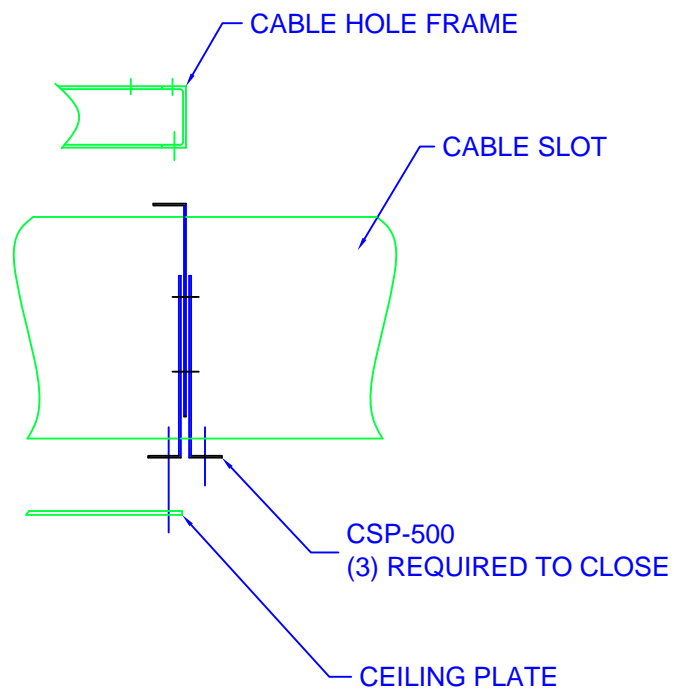

# CABLE SLOT PARTITIONS

MATERIAL: .048 CARBON STEEL

FINISH: TELEPHONE GRAY

**OPTIONS:**

- MAY BE ORDERED TO ANY SIZE BY SPECIFYING THE 'X' (WIDTH OF SLOT) AND 'Y' DIMS

**CSP-500**