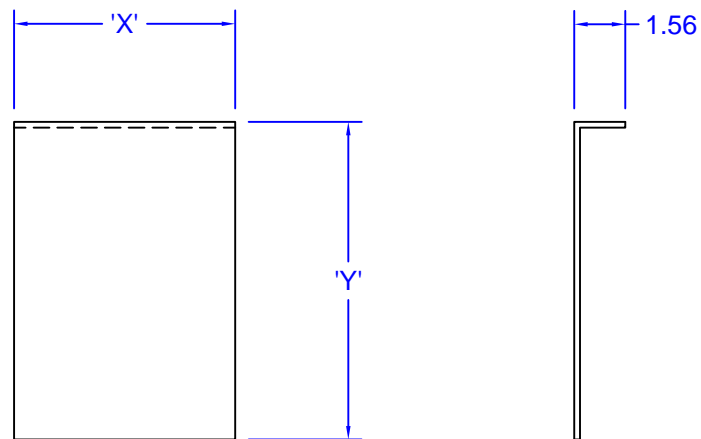

# CABLE SLOT PARTITIONS

MATERIAL: .048 CARBON STEEL

FINISH: TELEPHONE GRAY

**OPTIONS:**

- MAY BE ORDERED TO ANY SIZE BY SPECIFYING THE 'X' (WIDTH OF SLOT) AND 'Y' DIMS

**CSP-500**