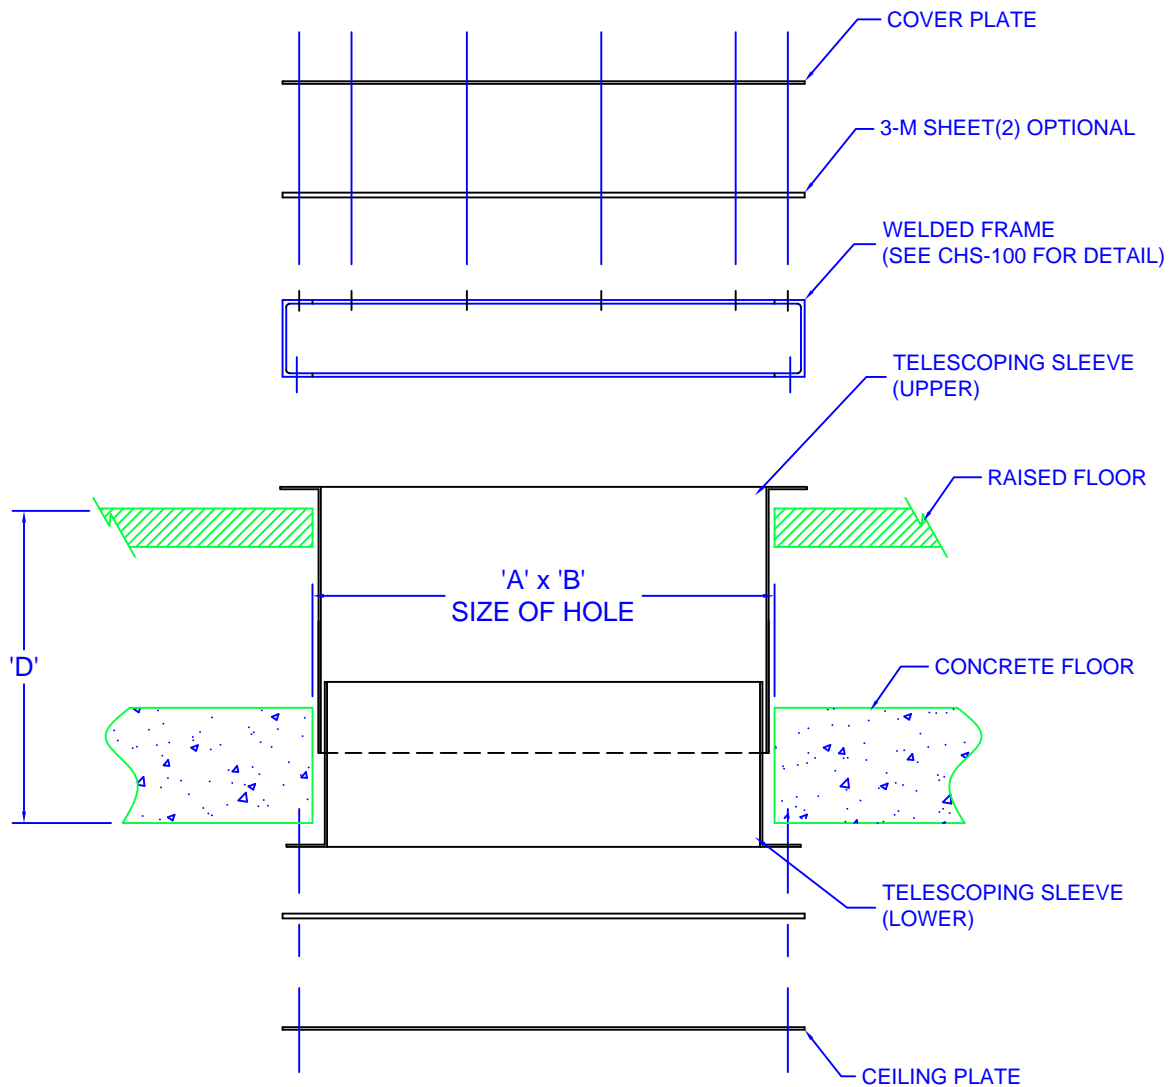

# CABLE HOLE SHEATHINGS

(HOLE THRU RAISED FLOOR)

## NOTES:

- MATERIAL: CARBON STEEL
- FINISH: TELCO GRAY
- ALL MOUNTING HARDWARE IS INCLUDED TO INSTALL
- INSTALLER TO DRILL HOLES TO MOUNT TO RAISED FLOOR
- INSTALLER TO DRILL SLEEVES FOR SHEET METAL SCREWS (NOT INCLUDED)